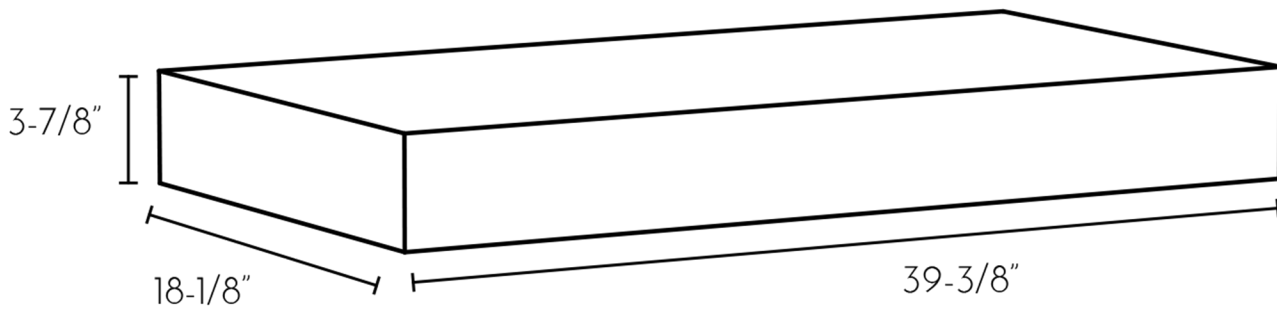

**DAX**-BAY4011

BATHROOM COUNTERTOPS **SERIES**

## MEASUREMENTS

---

## DIMENSIONS

---

- 39-3/8" X 18-1/8" X 3-7/8"