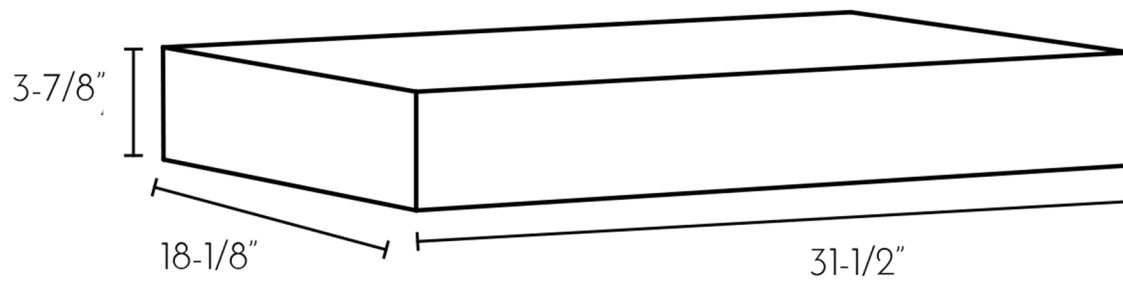

DAX-BAYO43214

BATHROOM COUNTERTOPS **SERIES**

MEASUREMENTS

DIMENSIONS

- 31-1/2" X 18-1/8" X 3-7/8"

FEATURES

- Textured Melamine Finish
- Wall Mount