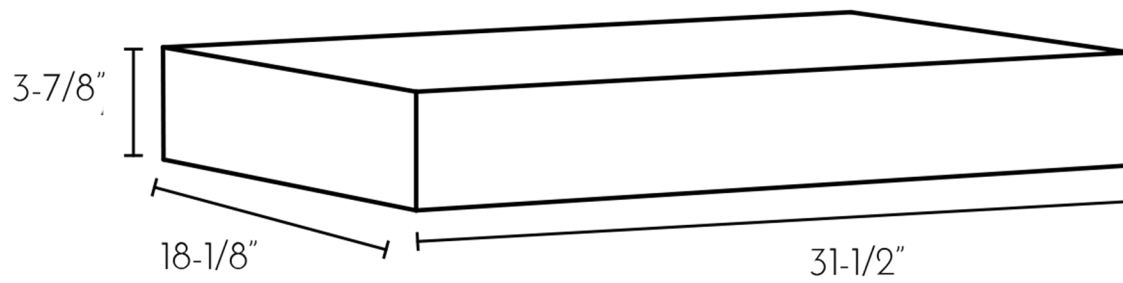

DAX-BAYO43211

BATHROOM COUNTERTOPS **SERIES**

MEASUREMENTS

DIMENSIONS

- 31-1/2" X 18-1/8" X 3-7/8"

FEATURES

- Solid Surface
- Wall Mount