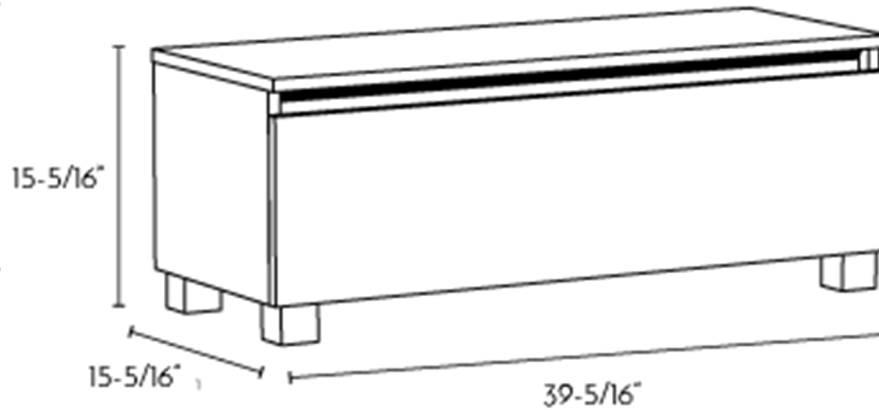

DAX-BAY014014

BATHROOM CABINETS SERIES

MEASUREMENTS

DIMENSIONS

- 39-5/16" X 15-5/16" X 15-5/16"

FEATURES

- Soft close drawer
- Metal drawers interior
- Hettich drawer sliding system
- Textured melamine finish