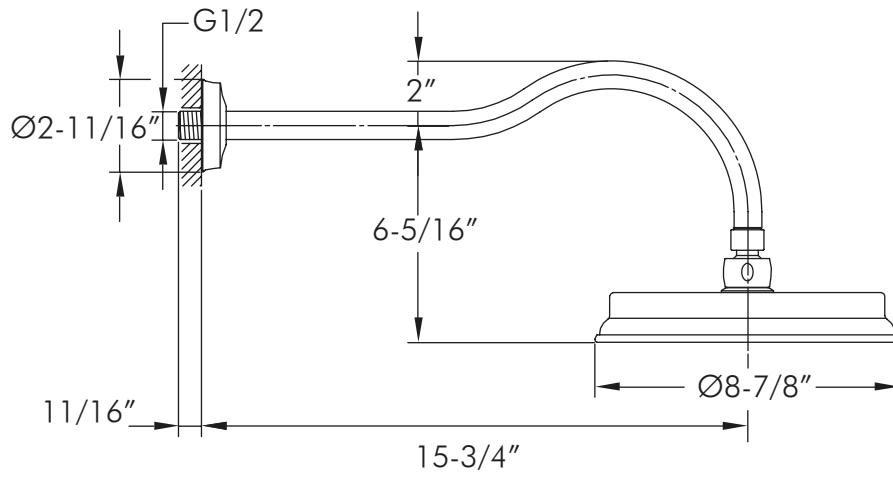

DAX-B15-CR

SHOWER HEADS **SERIES**

## FEATURES

- Silicone Nozzles
- Brass body
- Size  $\text{Ø}8\text{-}7/8\text{'}$  x D  $6\text{-}5/16\text{'}$
- Shower arm included
- Chrome finish

SHOWER HEAD **DAX-B15-CR**

MODEL	DAX-B15-CR
MATERIAL	BRASS
SHOWER ARM LENGTH	15-3/4"
SHOWER HEAD DIAMETER	Ø8-7/8"
FINISH	CHROME
CONNECTION	G1/2"
INSTALLATION TYPE	WALL MOUNTED