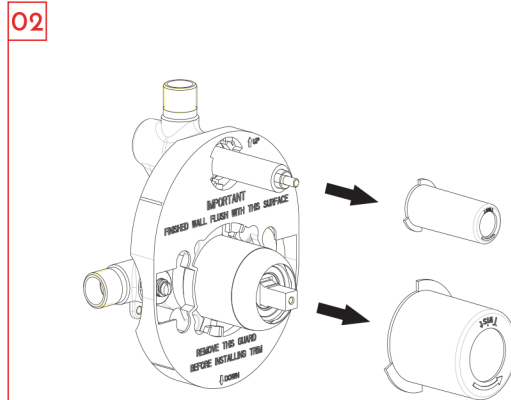

## FEATURES

- Two function valve
- Wall mount shower head
- Rainshower
- Handshower included
- Silicone water nozzles
- Ceramic cartridge
- Shower head flow rate 2.5 GPM
- Handshower head flow rate 2.5 GPM
- Pressure balance valve
- Brass body

**SHOWER SYSTEM DAX-6813B-CR**

MODEL	DAX-6813B-CR
ADA	NONE
UPC APPROVED	YES
ANSI APPROVED	NONE
ASME APPROVED	NONE
BODYSPRAYS INCLUDED	NONE
HAND SHOWER FLOW RATE (GPM)	2.5 GPM
SHOWER HEAD FLOW RATE (GPM)	2.5 GPM
HANDLE MATERIAL	Zinc
HAND SHOWER INCLUDED	YES
HAND SHOWER HOSE INCLUDED	YES
HAND SHOWER HOSE LENGTH	59-1/16 "
INSTALLATION TYPE	Wall mount
PRESSURE BALANCE	YES
SCALD GUARD	NONE
SHOWER ARM CONNECTION SIZE	1/2-14-NPT
SHOWER HEAD	YES
SHOWER HEAD SHAPE	Square
SHOWER HEAD WIDTH	17"
SLIDE BAR INCLUDED	NONE
SLIDE BAR DIMENSION	NONE
SPRAY PATTERN	YES
THERMOSTATIC	NONE
VALVE INCLUDED	YES
VALVE TYPE	Pressure-balancing control valve
WATERSENSE CERTIFIED	NONE
WALL ELBOW DIMENSION	1/2-14-NPT
FINISH	Chrome

**Step 2 Checking and testing**

- 1. Remove the Faucet nozzle by hand. Turn the faucet handle all the way on, turn on hot and cold water supply and flush water lines for one minute. Reinstall Faucet nozzle by hand.
- 2. Check all connections at arrows for leaks, re-tighten it if necessary.

**!**  
BUT DON'T OVERTIGHTEN

DIAGRAM NUMBER	DAX SKU	TITLE DESCRIPTION
1	6813B-5	Bowels Core
2	6923-08	Bonnet
3	O-16-1-8	O-Ring
4	6923-07	Stud
5	O-10-5-1-9	O-Ring
6	6923-06	Spring
7	6923-05	Stop
8	6923-04	Gasket
9	6813B-1	Body
10	6923-3	Ceramic Cartridge
11	6813-3	Ceramic Cartridge
12	6813-2	Outer Loop
13	6813-4	Handle
14	6923-2	Outer Loop
15	N-M42-1-25	Bonnet
16	6951A-4	Cap W/Adjusting Ring
17	6923-11	Protect Cover
18	10-24UNC	Screw
19	6533A-2	Gasket
20	6813-15	O-Ring
21	6923-12	O-Ring
22	6813B-3	Escutcheon
23	M5-6N	Screw
24	JD-6941A-02	Button(Red/Blue)
25	6813B-1	Handle
26	6813B-6	Asiento
27	6813B-7	Handshower
28	6813B-2	Shower Hose
29	6813B-9	Shower
30	6813B-15	Shower Hose
31	ls-60	Screw
32	sn-6.8	Button