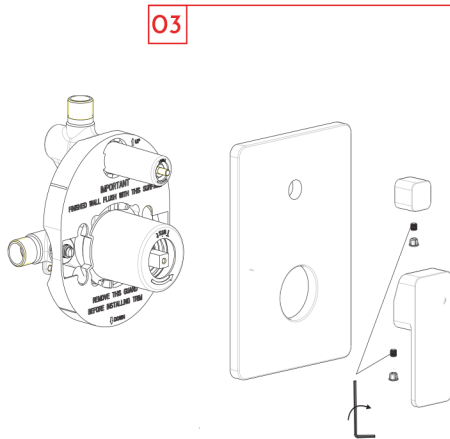

## FEATURES

- Two function valve
- Wall mount shower head
- Rainshower
- Handshower included
- Silicone water nozzles
- Ceramic cartridge
- Shower head flow rate 2.5 GPM
- Handshower head flow rate 2.5 GPM
- Pressure balance valve
- Brass body

**SHOWER SYSTEM DAX-6813B-CR**

MODEL	DAX-6813B-CR
ADA	NONE
UPC APPROVED	YES
ANSI APPROVED	NONE
ASME APPROVED	NONE
BODYSPRAYS INCLUDED	NONE
HAND SHOWER FLOW RATE (GPM)	2.5 GPM
SHOWER HEAD FLOW RATE (GPM)	2.5 GPM
HANDLE MATERIAL	Zinc
HAND SHOWER INCLUDED	YES
HAND SHOWER HOSE INCLUDED	YES
HAND SHOWER HOSE LENGTH	59-1/16 "
INSTALLATION TYPE	Wall mount
PRESSURE BALANCE	YES
SCALD GUARD	NONE
SHOWER ARM CONNECTION SIZE	1/2-14-NPT
SHOWER HEAD	YES
SHOWER HEAD SHAPE	Square
SHOWER HEAD WIDTH	17"
SLIDE BAR INCLUDED	NONE
SLIDE BAR DIMENSION	NONE
SPRAY PATTERN	YES
THERMOSTATIC	NONE
VALVE INCLUDED	YES
VALVE TYPE	Pressure-balancing control valve
WATERSENSE CERTIFIED	NONE
WALL ELBOW DIMENSION	1/2-14-NPT
FINISH	Chrome

**!**  
BUT DON'T OVERTIGHTEN

DIAGRAM NUMBER	DAX SKU	TITLE DESCRIPTION
1	6813B-5	Bowels Core
2	6923-08	Bonnet
3	O-16-1-8	O-Ring
4	6923-07	Stud
5	O-10-5-1-9	O-Ring
6	6923-06	Spring
7	6923-05	Stop
8	6923-04	Gasket
9	6813B-1	Body
10	6923-3	Ceramic Cartridge
11	6813-3	Ceramic Cartridge
12	6813-2	Outer Loop
13	6813-4	Handle
14	6923-2	Outer Loop
15	N-M42-1-25	Bonnet
16	6951A-4	Cap W/Adjusting Ring
17	6923-11	Protect Cover
18	10-24UNC	Screw
19	6533A-2	Gasket
20	6813-15	O-Ring
21	6923-12	O-Ring
22	6813B-3	Escutcheon
23	M5-6N	Screw
24	JD-6941A-02	Button(Red/Blue)
25	6813B-1	Handle
26	6813B-6	Asiento
27	6813B-7	Handshower
28	6813B-2	Shower Hose
29	6813B-9	Shower
30	6813B-15	Shower Hose
31	ls-60	Screw
32	sn-6.8	Button