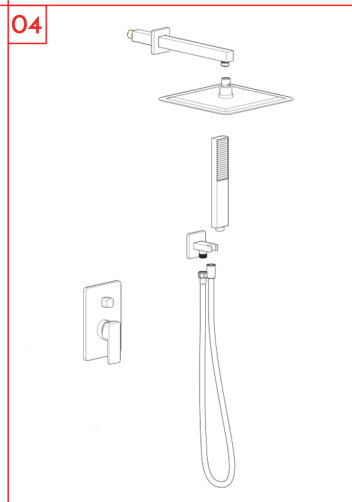

## FEATURES

- Two function valve
- Wall mount shower head
- Rainshower
- Handshower included
- Silicone water nozzles
- Ceramic cartridge
- Shower head flow rate 2.5 GPM
- Handshower head flow rate 2.5 GPM
- Pressure balance valve
- Brass body

**SHOWER SYSTEM DAX-6813B-CR**

MODEL	DAX-6813B-CR
ADA	NONE
UPC APPROVED	YES
ANSI APPROVED	NONE
ASME APPROVED	NONE
BODYSPRAYS INCLUDED	NONE
HAND SHOWER FLOW RATE (GPM)	2.5 GPM
SHOWER HEAD FLOW RATE (GPM)	2.5 GPM
HANDLE MATERIAL	Zinc
HAND SHOWER INCLUDED	YES
HAND SHOWER HOSE INCLUDED	YES
HAND SHOWER HOSE LENGTH	59-1/16 "
INSTALLATION TYPE	Wall mount
PRESSURE BALANCE	YES
SCALD GUARD	NONE
SHOWER ARM CONNECTION SIZE	1/2-14-NPT
SHOWER HEAD	YES
SHOWER HEAD SHAPE	Square
SHOWER HEAD WIDTH	17"
SLIDE BAR INCLUDED	NONE
SLIDE BAR DIMENSION	NONE
SPRAY PATTERN	YES
THERMOSTATIC	NONE
VALVE INCLUDED	YES
VALVE TYPE	Pressure-balancing control valve
WATERSENSE CERTIFIED	NONE
WALL ELBOW DIMENSION	1/2-14-NPT
FINISH	Chrome

**Step 2 Checking and testing**

- 1. Remove the Faucet nozzle by hand. Turn the faucet handle all the way on, turn on hot and cold water supply and flush water lines for one minute. Reinstall Faucet nozzle by hand.
- 2. Check all connections at arrows for leaks, re-tighten it if necessary.