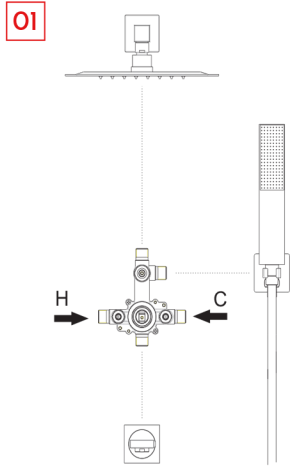

## FEATURES

- Two function valve
- Wall mount shower head
- Rainshower
- Handshower included
- Silicone water nozzles
- Ceramic cartridge
- Shower head flow rate 2.5 GPM
- Handshower head flow rate 2.5 GPM
- Pressure balance valve
- Brass body

**SHOWER SYSTEM DAX-6813B-CR**

MODEL	DAX-6813B-CR
ADA	NONE
UPC APPROVED	YES
ANSI APPROVED	NONE
ASME APPROVED	NONE
BODYSPRAYS INCLUDED	NONE
HAND SHOWER FLOW RATE (GPM)	2.5 GPM
SHOWER HEAD FLOW RATE (GPM)	2.5 GPM
HANDLE MATERIAL	Zinc
HAND SHOWER INCLUDED	YES
HAND SHOWER HOSE INCLUDED	YES
HAND SHOWER HOSE LENGTH	59-1/16 "
INSTALLATION TYPE	Wall mount
PRESSURE BALANCE	YES
SCALD GUARD	NONE
SHOWER ARM CONNECTION SIZE	1/2-14-NPT
SHOWER HEAD	YES
SHOWER HEAD SHAPE	Square
SHOWER HEAD WIDTH	17"
SLIDE BAR INCLUDED	NONE
SLIDE BAR DIMENSION	NONE
SPRAY PATTERN	YES
THERMOSTATIC	NONE
VALVE INCLUDED	YES
VALVE TYPE	Pressure-balancing control valve
WATERSENSE CERTIFIED	NONE
WALL ELBOW DIMENSION	1/2-14-NPT
FINISH	Chrome

**Step 2 Checking and testing**

- 1. Remove the Faucet nozzle by hand. Turn the faucet handle all the way on, turn on hot and cold water supply and flush water lines for one minute. Reinstall Faucet nozzle by hand.
- 2. Check all connections at arrows for leaks, re-tighten it if necessary.

**!**  
BUT DON'T OVERTIGHTEN

DIAGRAM NUMBER	DAX SKU	TITLE DESCRIPTION
1	6813B-5	Bowels Core
2	6923-08	Bonnet
3	O-16-1-8	O-Ring
4	6923-07	Stud
5	O-10-5-1-9	O-Ring
6	6923-06	Spring
7	6923-05	Stop
8	6923-04	Gasket
9	6813B-1	Body
10	6923-3	Ceramic Cartridge
11	6813-3	Ceramic Cartridge
12	6813-2	Outer Loop
13	6813-4	Handle
14	6923-2	Outer Loop
15	N-M42-1-25	Bonnet
16	6951A-4	Cap W/Adjusting Ring
17	6923-11	Protect Cover
18	10-24UNC	Screw
19	6533A-2	Gasket
20	6813-15	O-Ring
21	6923-12	O-Ring
22	6813B-3	Escutcheon
23	M5-6N	Screw
24	JD-6941A-02	Button(Red/Blue)
25	6813B-1	Handle
26	6813B-6	Asiento
27	6813B-7	Handshower
28	6813B-2	Shower Hose
29	6813B-9	Shower
30	6813B-15	Shower Hose
31	ls-60	Screw
32	sn-6.8	Button