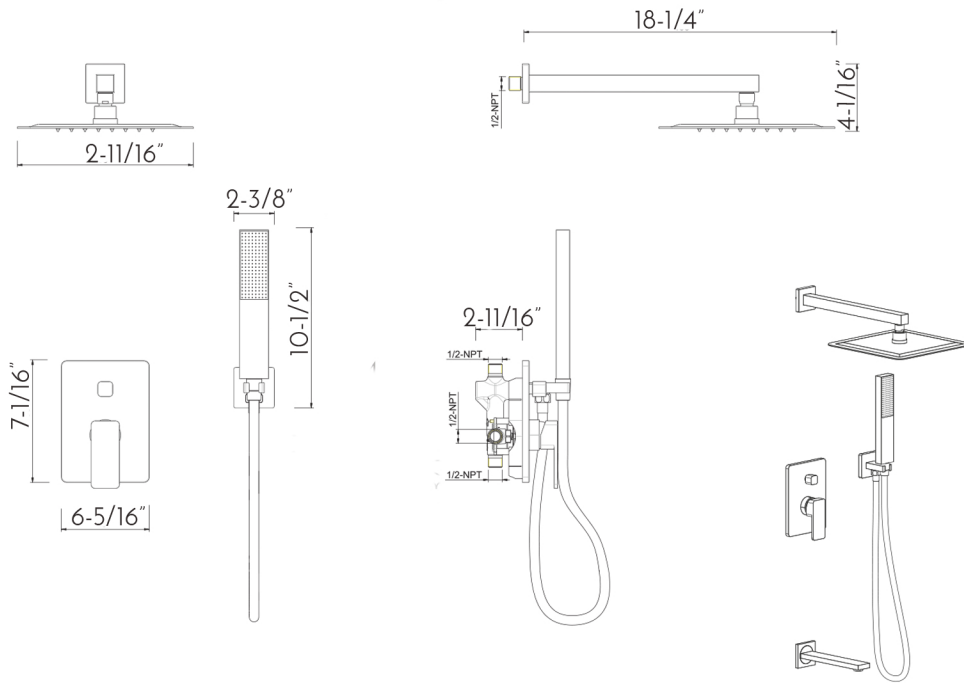

## FEATURES

- Two function valve
- Wall mount shower head
- Rainshower
- Handshower included
- Silicone water nozzles
- Ceramic cartridge
- Shower head flow rate 2.5 GPM
- Handshower head flow rate 2.5 GPM
- Pressure balance valve
- Brass body

**SHOWER SYSTEM DAX-6813B-CR**

MODEL	DAX-6813B-CR
ADA	NONE
UPC APPROVED	YES
ANSI APPROVED	NONE
ASME APPROVED	NONE
BODYSPRAYS INCLUDED	NONE
HAND SHOWER FLOW RATE (GPM)	2.5 GPM
SHOWER HEAD FLOW RATE (GPM)	2.5 GPM
HANDLE MATERIAL	Zinc
HAND SHOWER INCLUDED	YES
HAND SHOWER HOSE INCLUDED	YES
HAND SHOWER HOSE LENGTH	59-1/16 "
INSTALLATION TYPE	Wall mount
PRESSURE BALANCE	YES
SCALD GUARD	NONE
SHOWER ARM CONNECTION SIZE	1/2-14-NPT
SHOWER HEAD	YES
SHOWER HEAD SHAPE	Square
SHOWER HEAD WIDTH	17"
SLIDE BAR INCLUDED	NONE
SLIDE BAR DIMENSION	NONE
SPRAY PATTERN	YES
THERMOSTATIC	NONE
VALVE INCLUDED	YES
VALVE TYPE	Pressure-balancing control valve
WATERSENSE CERTIFIED	NONE
WALL ELBOW DIMENSION	1/2-14-NPT
FINISH	Chrome

**Step 2 Checking and testing**

- 1. Remove the Faucet nozzle by hand. Turn the faucet handle all the way on, turn on hot and cold water supply and flush water lines for one minute. Reinstall Faucet nozzle by hand.
- 2. Check all connections at arrows for leaks, re-tighten it if necessary.

**!**  
BUT DON'T OVERTIGHTEN

DIAGRAM NUMBER	DAX SKU	TITLE DESCRIPTION
1	6813B-5	Bowels Core
2	6923-08	Bonnet
3	O-16-1-8	O-Ring
4	6923-07	Stud
5	O-10-5-1-9	O-Ring
6	6923-06	Spring
7	6923-05	Stop
8	6923-04	Gasket
9	6813B-1	Body
10	6923-3	Ceramic Cartridge
11	6813-3	Ceramic Cartridge
12	6813-2	Outer Loop
13	6813-4	Handle
14	6923-2	Outer Loop
15	N-M42-1-25	Bonnet
16	6951A-4	Cap W/Adjusting Ring
17	6923-11	Protect Cover
18	10-24UNC	Screw
19	6533A-2	Gasket
20	6813-15	O-Ring
21	6923-12	O-Ring
22	6813B-3	Escutcheon
23	M5-6N	Screw
24	JD-6941A-02	Button(Red/Blue)
25	6813B-1	Handle
26	6813B-6	Asiento
27	6813B-7	Handshower
28	6813B-2	Shower Hose
29	6813B-9	Shower
30	6813B-15	Shower Hose
31	ls-60	Screw
32	sn-6.8	Button