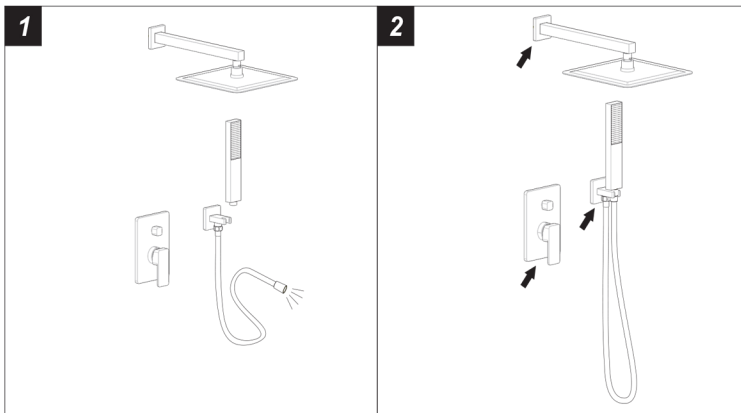

## FEATURES

- Two function valve
- Wall mount shower head
- Rainshower
- Handshower included
- Silicone water nozzles
- Ceramic cartridge
- Shower head flow rate 2.5 GPM
- Handshower head flow rate 2.5 GPM
- Pressure balance valve
- Brass body

**SHOWER SYSTEM DAX-6813B-CR**

MODEL	DAX-6813B-CR
ADA	NONE
UPC APPROVED	YES
ANSI APPROVED	NONE
ASME APPROVED	NONE
BODYSPRAYS INCLUDED	NONE
HAND SHOWER FLOW RATE (GPM)	2.5 GPM
SHOWER HEAD FLOW RATE (GPM)	2.5 GPM
HANDLE MATERIAL	Zinc
HAND SHOWER INCLUDED	YES
HAND SHOWER HOSE INCLUDED	YES
HAND SHOWER HOSE LENGTH	59-1/16 "
INSTALLATION TYPE	Wall mount
PRESSURE BALANCE	YES
SCALD GUARD	NONE
SHOWER ARM CONNECTION SIZE	1/2-14-NPT
SHOWER HEAD	YES
SHOWER HEAD SHAPE	Square
SHOWER HEAD WIDTH	17"
SLIDE BAR INCLUDED	NONE
SLIDE BAR DIMENSION	NONE
SPRAY PATTERN	YES
THERMOSTATIC	NONE
VALVE INCLUDED	YES
VALVE TYPE	Pressure-balancing control valve
WATERSENSE CERTIFIED	NONE
WALL ELBOW DIMENSION	1/2-14-NPT
FINISH	Chrome

**Step 2 Checking and testing**

- 1. Remove the Faucet nozzle by hand. Turn the faucet handle all the way on, turn on hot and cold water supply and flush water lines for one minute. Reinstall Faucet nozzle by hand.
- 2. Check all connections at arrows for leaks, re-tighten it if necessary.