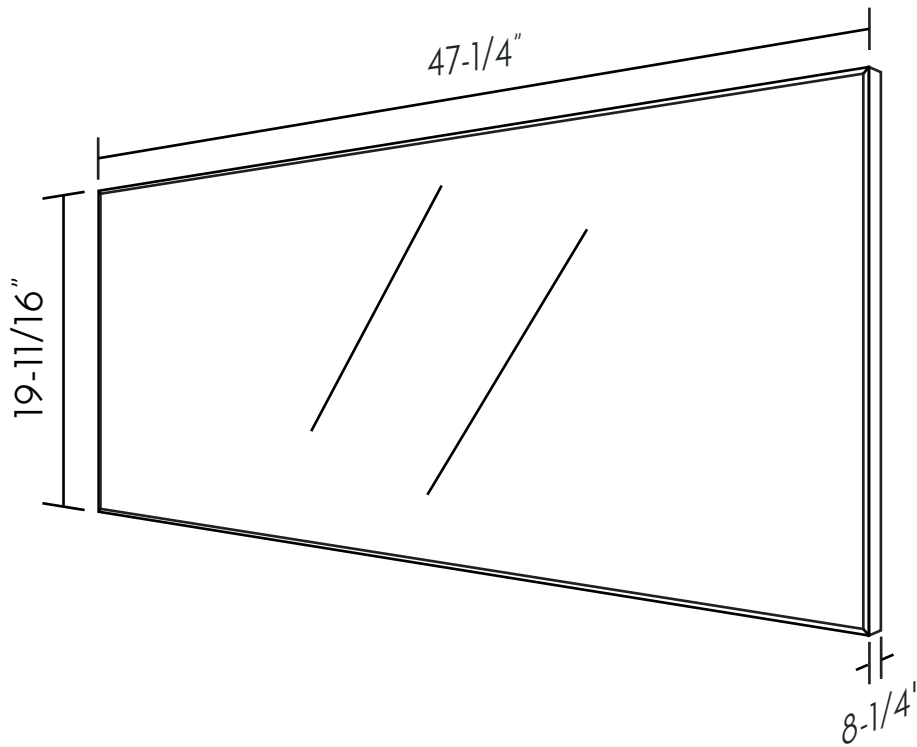

DAX-AF12050

BATHROOM MIRRORS **SERIES**

FEATURES

- Aluminum frame
- Hanging hardware included

BATHROOM MIRROR DAX-AF12050

MODEL	DAX-AF12050
HEIGHT	19-11/16"
WIDTH	47-1/4"
INSTALLATION TYPE	wall-mounted
LIGHTED	no
MATERIAL	aluminum + 5mm cooper free mirror
MIRROR FRAME	aluminum frame
MIRROR SHAPE	Rectangular
UL APPROVED	no
BACK-LIT MIRROR	no
AC	no
MAX.	no
SWITCH	no