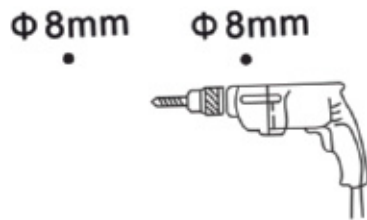

01

02

03

04

05

06

For parts or sale requirements
please contact our customer service department:

CS@daxib.com

1 888 685 8236