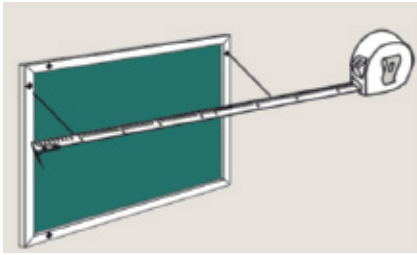

01

02

03

04

05

06

For parts or sale requirements
please contact our customer service department:

CS@daxib.com

1 888 685 8236