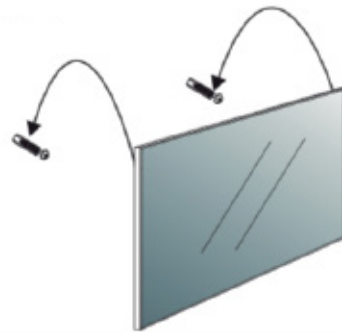

01

02

03

04

05

06

For parts or sale requirements
please contact our customer service department:

CS@daxib.com

1 888 685 8236