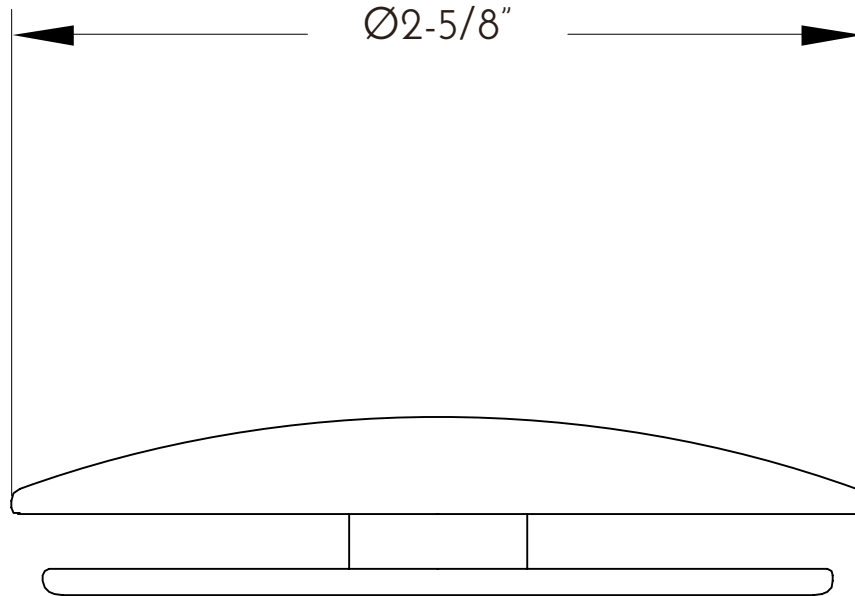

DAX-AB-82010

POP UP DRAINS **SERIES**

FEATURES

- Solid surface material
- Pop-up cover only
- Matte white finish

For parts or sale requirements
please contact our customer service department:

CS@daxib.com

1 888 685 8236