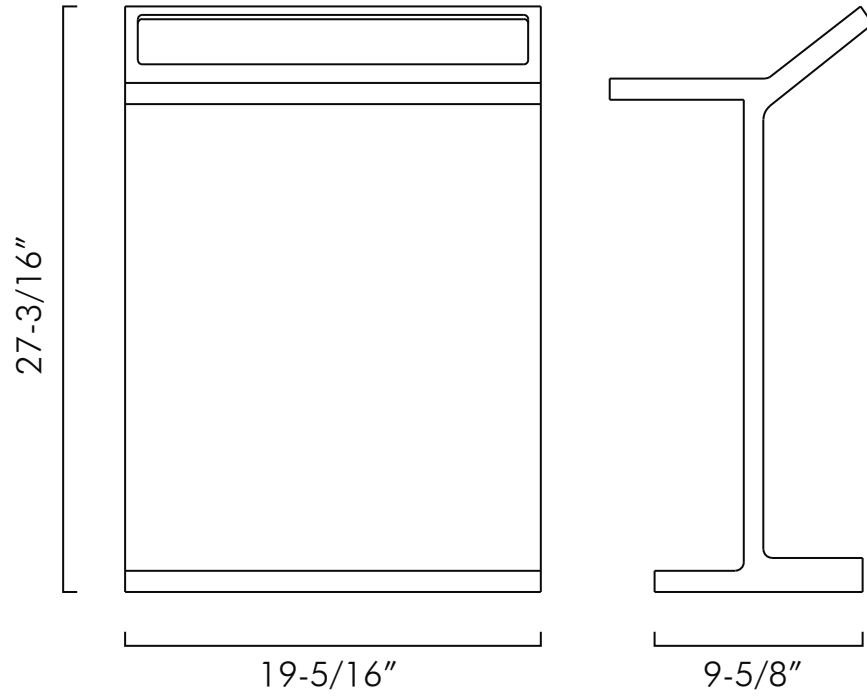

DAX-AB-7461

TOWEL STANDS **SERIES**

DAX-AB-7461

FEATURES

- Solid surface material
- Hypoallergenic
- Matte white finish