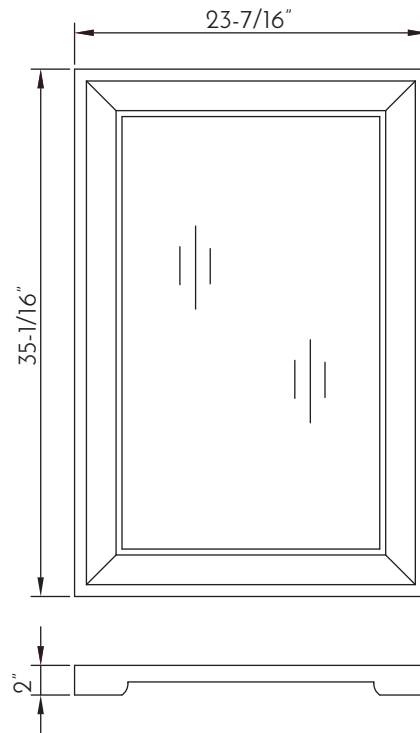

DAX-AB-1579

BATHROOM MIRRORS SERIES

**DAX-AB-1579**

## FEATURES

- Solid surface frame
- Hanging hardware included
- Size W  $23\text{-}7/16\text{'}$  x H  $35\text{-}1/16\text{'}$  x D  $2\text{'}$

**BATHROOM MIRROR DAX-AB-1579**

MODEL	DAX-AB-1579
HEIGHT	35-1/16"
INSTALLATION TYPE	Wall mount
LIGHTED	No
MATERIAL	Solid surface
MIRROR FRAME	Yes
MIRROR SHAPE	Rectangular
WIDTH	23-7/16"
DEPTH	2"
UL APPROVED	No
BACK-LIT MIRROR	No
AC	No
MAX.	No