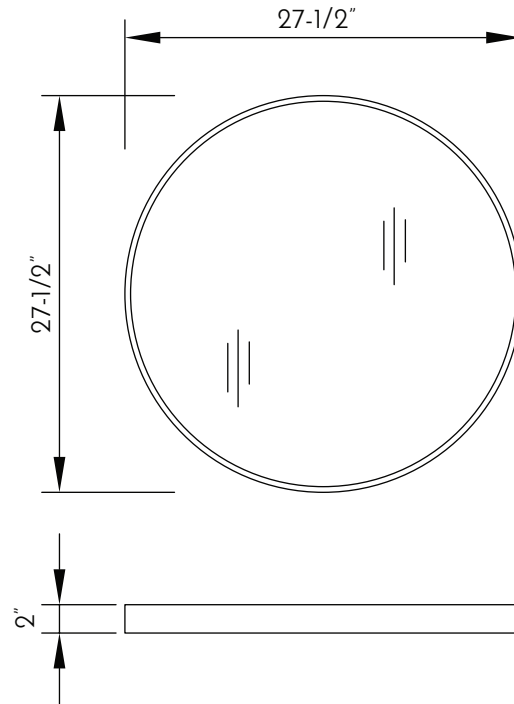

DAX-AB-1571

BATHROOM MIRRORS SERIES

FEATURES

- Solid surface frame
- Hanging hardware included
- Size $\text{Ø } 27\text{-}1/2'' \times \text{D } 2''$

BATHROOM MIRROR DAX-AB-1571

MODEL	DAX-AB-1571
HEIGHT	27-1/2"
INSTALLATION TYPE	Wall mount
LIGHTED	No
MATERIAL	Solid surface
MIRROR FRAME	Yes
MIRROR SHAPE	Round
WIDTH	2"
UL APPROVED	No
BACK-LIT MIRROR	No
AC	No
MAX.	No