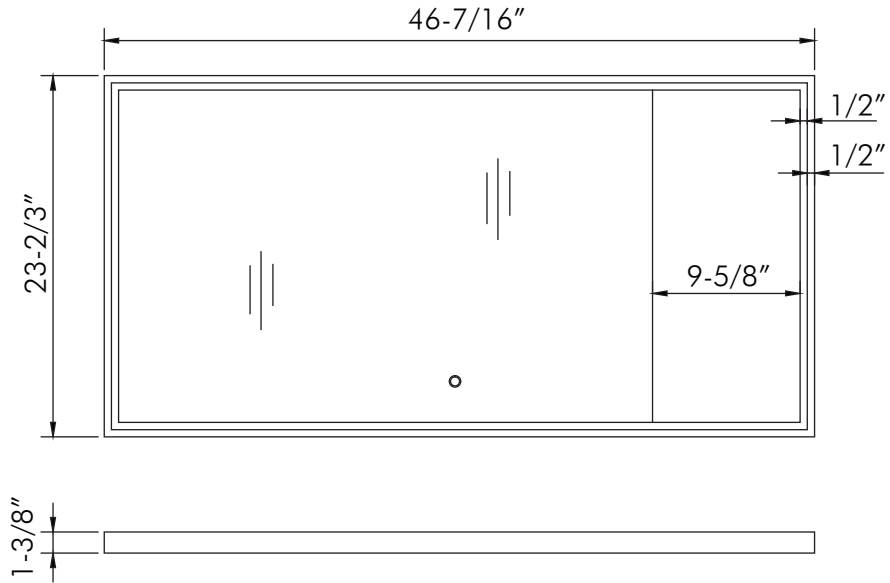

DAX-AB-1570

BATHROOM MIRRORS SERIES

FEATURES

- Solid surface frame
- Led light with touch switch
- Hanging hardware included
- Size W $46\frac{7}{16}$ " x H $23\frac{2}{3}$ " x D $1\frac{3}{8}$ "

BATHROOM MIRROR DAX-AB-1570

MODEL	DAX-AB-1570
HEIGHT	23-2/3"
INSTALLATION TYPE	Wall mount
LIGHTED	Yes
MATERIAL	Solid surface
MIRROR FRAME	Yes
MIRROR SHAPE	Rectangle
WIDTH	46-7/16"
UL APPROVED	No
BACK-LIT MIRROR	Yes
AC	100-240v - 50-60hz
MAX.	15w