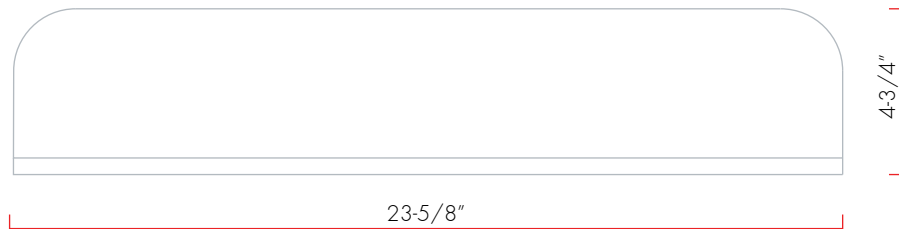

DAX-AB-1560-24

BATHROOM SHELVES SERIES

FEATURES

- Solid surface material
- Wall mount
- Hypoallergenic
- Mounting parts included
- Matte white finish