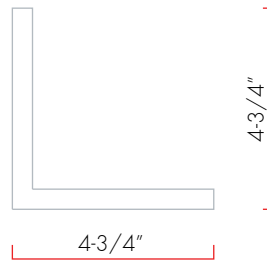

DAX-AB-1560-24

BATHROOM SHELVES SERIES

FEATURES

- Solid surface material
- Wall mount
- Hypoallergenic
- Mounting parts included
- Matte white finish