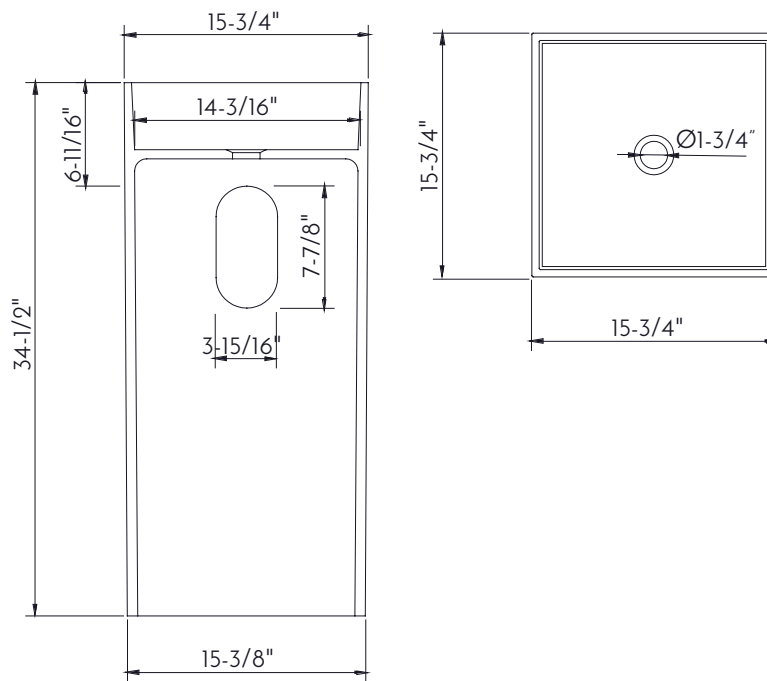

DAX-AB-1382

SOLID SURFACE SINKS SERIES

FEATURES

- Solid surface material
- White matte finish
- Pop up drain not included (available)
- Freestanding installation
- Size W 15-3/4" x H 15-3/4" x D 34-1/2"