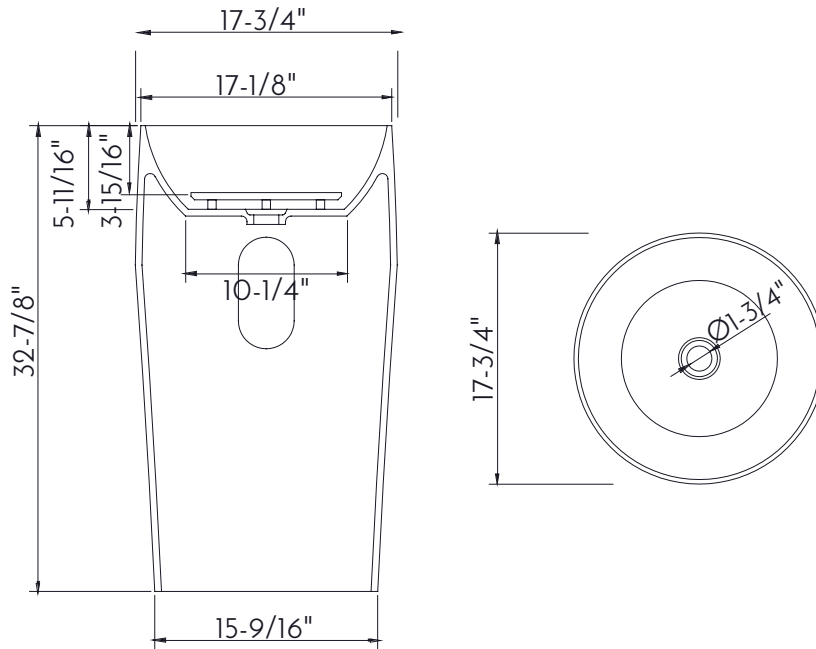

DAX-AB-1381

SOLID SURFACE SINKS SERIES

FEATURES

- Solid surface material
- White matte finish
- Freestanding installation
- Size W 17-3/4" x H 17-3/4" x D 32-7/8"