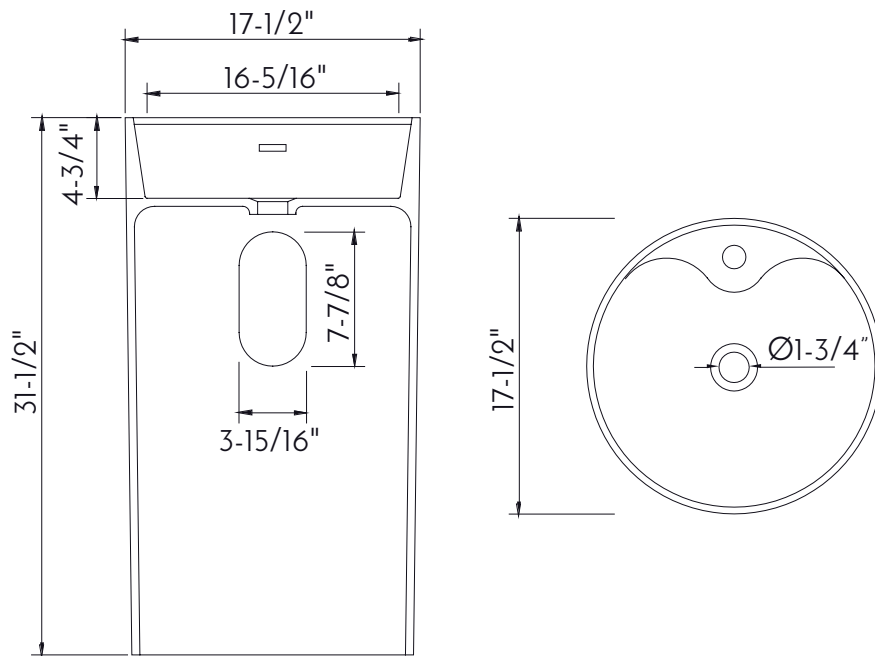

DAX-AB-1380

SOLID SURFACE SINKS SERIES

FEATURES

- Solid surface material
- White matte finish
- Pop up drain not included (available)
- Freestanding installation
- Size W 17-1/2" x H 17-1/2" x D 31-1/2"