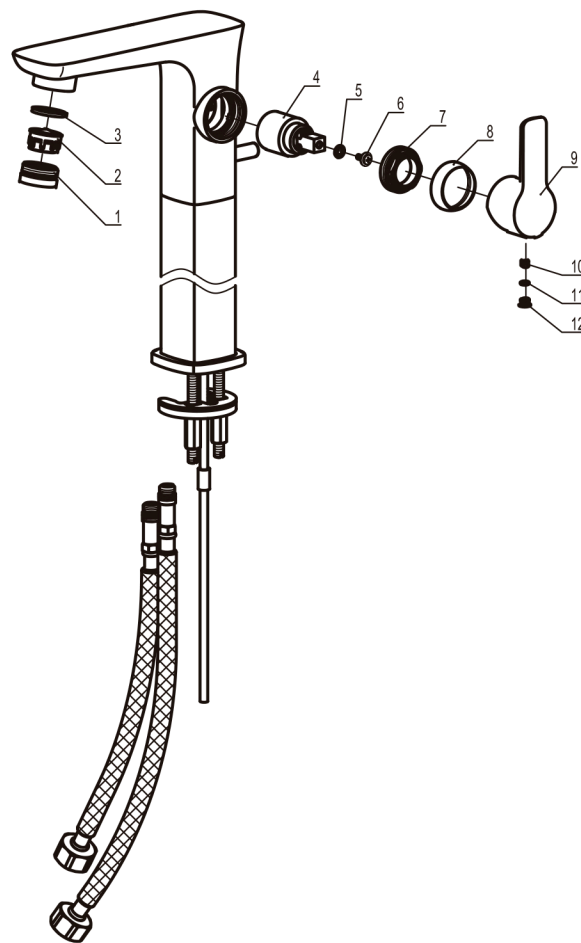

DIAGRAM NUMBER	DAX SKU	TITLE DESCRIPTION
1	FH TQ41-02	Spout inner collar
2	FH TQ-07G	M24 aerator
3	FH 2123-28	Spout washer
4		Ø1" cartridge
5	FH TW-104	Brass rubber washer
6	FH TL-10406	M4X6 Internal hex socket head cap screw
7	FH DB-17C	Locknut
8	FH DB-18A	Decorative ring
9	FH D79-01	Handle
10	FH TJ-30504	M5x4Internal Hex flat end locking screw
11	MF 0615	Ø3 x 1-1/2" O-ring
12	FH D38A-02	Decoration cap