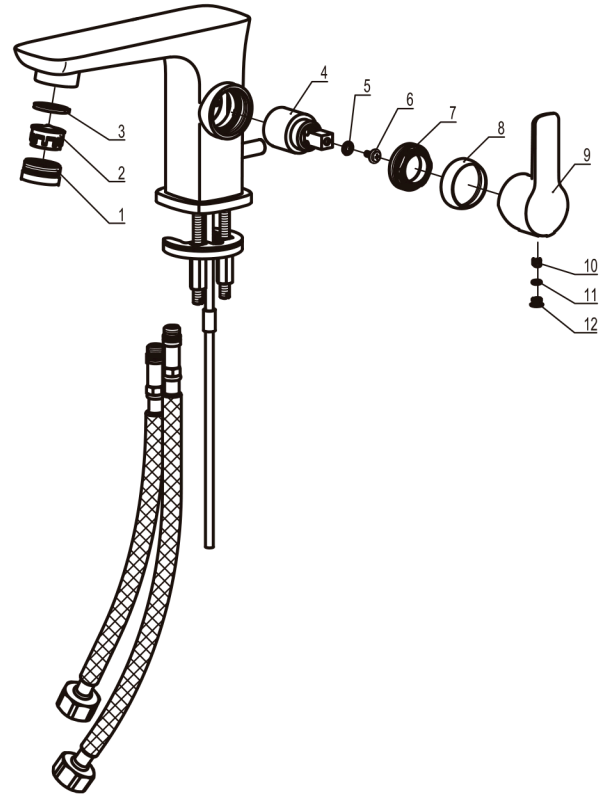

DIAGRAM NUMBER	DAX SKU	TITLE DESCRIPTION
1	FH TQ41-02	Spout inner collar
2	FH TQ-07G	M24 aerator
3	FH 2123-28	Spout washer
4		Ø1" cartridge
5	FH TW-104	Brass rubber washer
6	FH TL-10406	M4X6 Internal hex socket head cap screw
7	FH DB-17C	Locknut
8	FH DB-18A	Decorative ring
9	FH D79-01	Handle
10	FH TJ-30504	M5x4Internal Hex flat end locking screw
11	MF 0615	Ø3 x 1-1/2" O-ring
12	FH D38A-02	Decoration cap