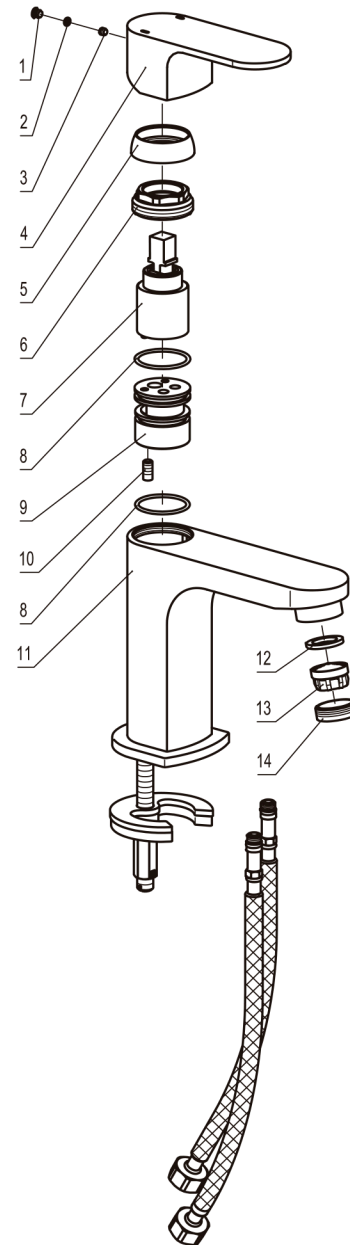

DIAGRAM NUMBER	DAX SKU	TITLE DESCRIPTION
1	FH D38A-02	Decoration cap
2	MF 0615	Ø3x1-1/2" O ring
3	FH TJ-30504	Internal Hex flat end locking screw
4	FH D63-01A	Handle
5	FH DB-18	Decorative ring
6	FH DB-17B	Locknut
7	FH SEDAL-25	Ø1" cartridge
8	MF 2722	Ø23x2.2 "O" ring
9	FH 9829-02A	Cartridge base
10	FH 8466-05	M5 screw
11		Faucets body
12	FH 8223-11	Spout washer
13	FH TQ-06B	M22 aerator
14	FH 8623-04	Spout inner collar