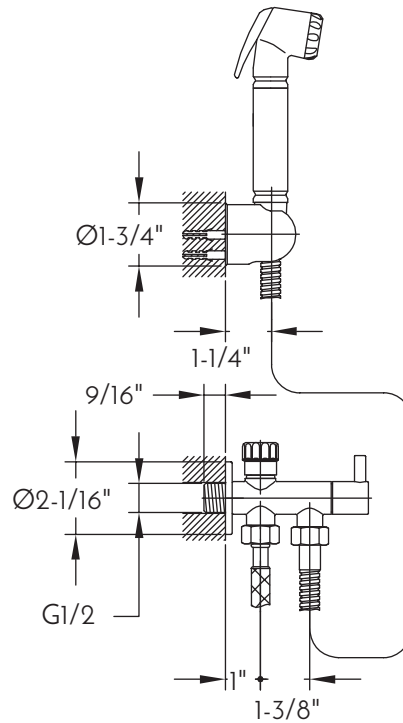

DAX-9317C

BIDET FAUCETS SERIES

FEATURES

- Single Lever
- Wall mount
- Ceramic cartridge
- Brass body
- Installation hole 1-3/8"
- Chrome finish
- ABS Shower holder
- Hoses and mounting parts included
- Pop up drain not included (available)