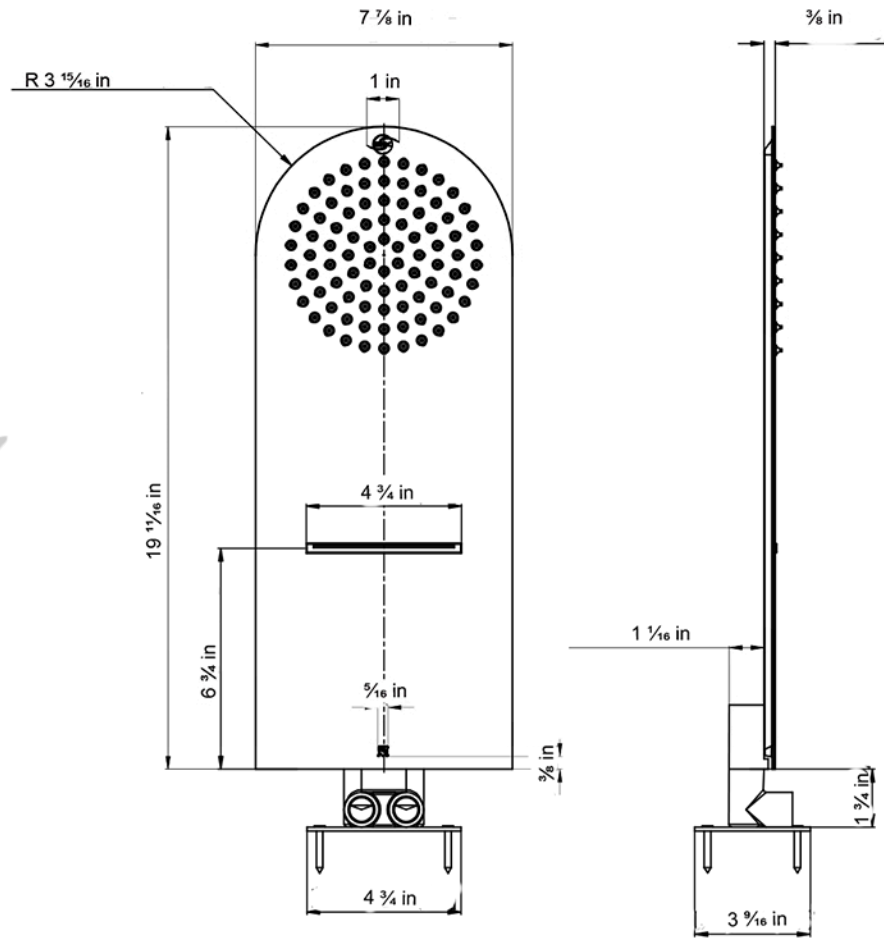

DAX-9008-CR

SHOWER HEADS **SERIES**

www.daxib.com

FEATURES

- Shower Head
- 2 Functions (Rain Showe & Waterfall)
- Stainless Steel
- Chrome Finish

SHOWER HEAD DAX-9008-CR

MODEL	DAX-9008-CR
ADA	No
UPC APPROVED	Yes
ANSI APPROVED	No
ASME APPROVED	No
BODYSPRAYS INCLUDED	No
SHOWER HEAD FLOW RATE (GPM)	2.5
HAND SHOWER INCLUDED	No
HAND SHOWER HOSE INCLUDED	No
HAND SHOWER HOSE LENGTH	No
INSTALLATION TYPE	Wall Mounted
MATERIAL	Stainless Steel 304
SCALD GUARD	Yes
SHOWER ARM REACH	No
SHOWER ARM CONNECTION SIZE	NPT 1/2"
SHOWER HEAD	Yes
SHOWER HEAD HEIGHT	86-5/8"
SHOWER HEAD SHAPE	Square
SHOWER HEAD WIDTH	19-11/16" x 7-7/8"
SLIDE BAR INCLUDED	No
SPRAY PATTERN	Rain & Water fall
WATER _s ENSE CERTIFIED	No
WALL ELBOW DIMENSION	NPT 1/2"
FINISH	Chrome

06

07

08

09