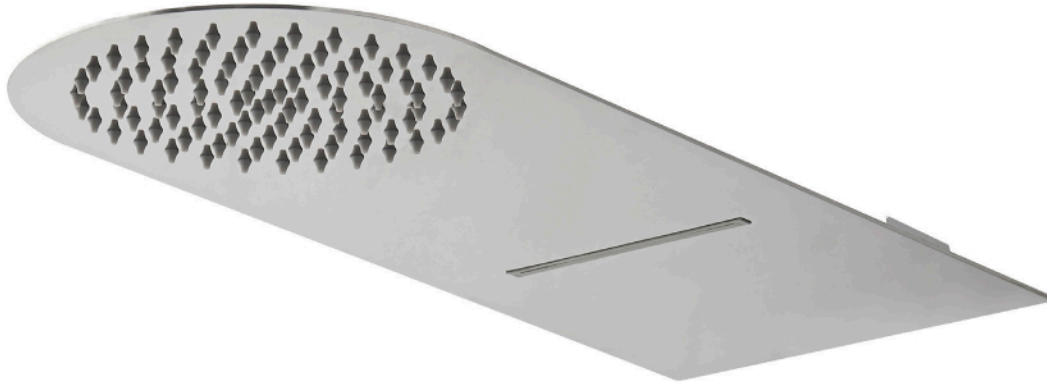

DAX-9008-CR

SHOWER HEADS **SERIES**

www.daxib.com

FEATURES

- Shower Head
- 2 Functions (Rain Showe & Waterfall)
- Stainless Steel
- Chrome Finish

SHOWER HEAD DAX-9008-CR

MODEL	DAX-9008-CR
ADA	No
UPC APPROVED	Yes
ANSI APPROVED	No
ASME APPROVED	No
BODYSPRAYS INCLUDED	No
SHOWER HEAD FLOW RATE (GPM)	2.5
HAND SHOWER INCLUDED	No
HAND SHOWER HOSE INCLUDED	No
HAND SHOWER HOSE LENGTH	No
INSTALLATION TYPE	Wall Mounted
MATERIAL	Stainless Steel 304
SCALD GUARD	Yes
SHOWER ARM REACH	No
SHOWER ARM CONNECTION SIZE	NPT 1/2"
SHOWER HEAD	Yes
SHOWER HEAD HEIGHT	86-5/8"
SHOWER HEAD SHAPE	Square
SHOWER HEAD WIDTH	19-11/16" x 7-7/8"
SLIDE BAR INCLUDED	No
SPRAY PATTERN	Rain & Water fall
WATER _s ENSE CERTIFIED	No
WALL ELBOW DIMENSION	NPT 1/2"
FINISH	Chrome