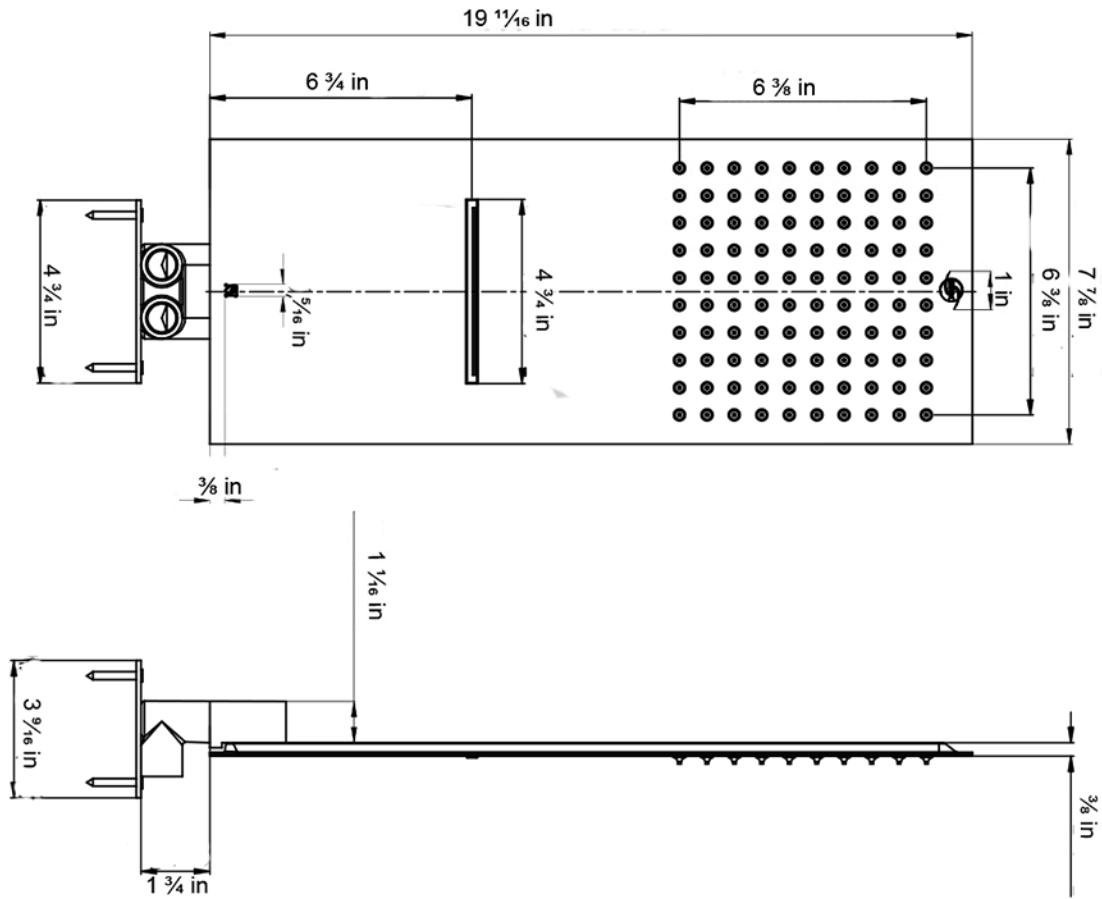

DAX-9007-CR

SHOWER HEADS **SERIES**

www.daxib.com

FEATURES

- Shower Head
- 2 Functions (Rain Shower & Waterfall)
- Stainless Steel
- Chrome Finish

SHOWER HEAD DAX-9007-CR

MODEL	DAX-9007-CR
ADA	No
UPC APPROVED	Yes
ANSI APPROVED	No
ASME APPROVED	No
BODYSPRAYS INCLUDED	No
SHOWER HEAD FLOW RATE (GPM)	2.5
HAND SHOWER INCLUDED	No
HAND SHOWER HOSE INCLUDED	No
HAND SHOWER HOSE LENGTH	No
INSTALLATION TYPE	Wall Mounted
MATERIAL	Stainless Steel 304
SCALD GUARD	Yes
SHOWER ARM REACH	No
SHOWER ARM CONNECTION SIZE	NPT 1/2"
SHOWER HEAD	Yes
SHOWER HEAD HEIGHT	2.2M
SHOWER HEAD SHAPE	Square
SHOWER HEAD WIDTH	19-11/16" x 7-7/8"
SLIDE BAR INCLUDED	No
SPRAY PATTERN	Rain & Water fall
WATER _s ENSE CERTIFIED	No
WALL ELBOW DIMENSION	NPT 1/2"
FINISH	Chrome

06

07

08

09