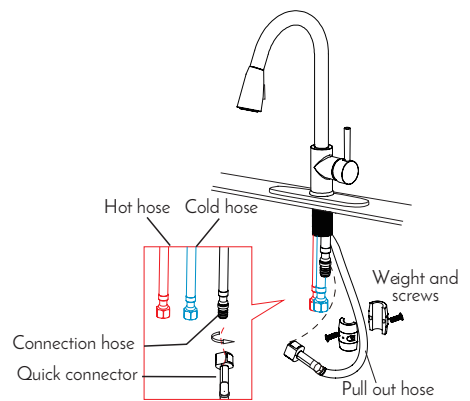

## FEATURES

- Single Handle Pull Down
- Dual Sprayer
- Brushed Nickel Finish
- Deck mounted
- Ceramic cartridge
- Drip free and spray dual control
- Flow rate 1.8 GPM
- Lead free brass + stainless steel 304
- Height 16-9/16"

KITCHEN FAUCET **DAX-8880**

MODEL	DAX-8880
ADA	No
UPC APPROVED	Yes
ANSI APPROVED	Yes
ASME APPROVED	Yes
WATERSENSE CERTIFIED	Yes
NSF APPROVED	Yes
CONNECTION SIZE	3/28" Compression
FAUCET HOLE SIZE	1-3/8"
FAUCETS HOLE	Single hole or three holes
FAUCET TYPE	Kitchen faucet
FLOW RATE (GPM)	1.8GPM
HANDLE STYLE	Lever
NUMBER OF HANDLES	One
HEIGHT	16-9/16"
HOSE LENGTH	24"
INSTALLATION TYPE	Deck mounted
MATERIAL	Lead free brass + stainless steel 304
FINISH	Brushed Nickel
PULL OUT SPRAY	Yes
SPOUT HEIGHT	8-1/16"
SPOUT REACH	8-11/16"
SPOUT SWIVEL	Yes
SPOUT TYPE	Drip free and spray dual control
CARTRIDGE TYPE	Ceramic cartridge
INCLUDED COMPONENTS	Gravity ball, deck plate

**TYPE ONE: WITHOUT PANEL**

01

02

03

**TYPE TWO: WITH PANEL**

01

02

03