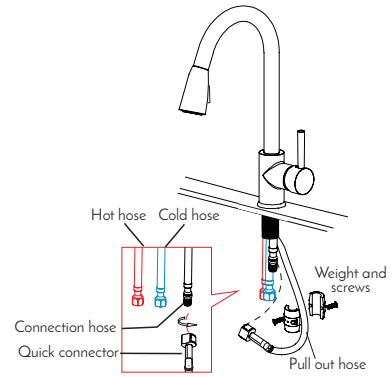

## FEATURES

- Single Handle Pull Down
- Dual Sprayer
- Brushed Nickel Finish
- Deck mounted
- Ceramic cartridge
- Drip free and spray dual control
- Flow rate 1.8 GPM
- Lead free brass + stainless steel 304
- Height 16-9/16"

KITCHEN FAUCET **DAX-8880**

MODEL	DAX-8880
ADA	No
UPC APPROVED	Yes
ANSI APPROVED	Yes
ASME APPROVED	Yes
WATERSENSE CERTIFIED	Yes
NSF APPROVED	Yes
CONNECTION SIZE	3/28" Compression
FAUCET HOLE SIZE	1-3/8"
FAUCETS HOLE	Single hole or three holes
FAUCET TYPE	Kitchen faucet
FLOW RATE (GPM)	1.8GPM
HANDLE STYLE	Lever
NUMBER OF HANDLES	One
HEIGHT	16-9/16"
HOSE LENGTH	24"
INSTALLATION TYPE	Deck mounted
MATERIAL	Lead free brass + stainless steel 304
FINISH	Brushed Nickel
PULL OUT SPRAY	Yes
SPOUT HEIGHT	8-1/16"
SPOUT REACH	8-11/16"
SPOUT SWIVEL	Yes
SPOUT TYPE	Drip free and spray dual control
CARTRIDGE TYPE	Ceramic cartridge
INCLUDED COMPONENTS	Gravity ball, deck plate

**TYPE ONE: WITHOUT PANEL**

01

02

03

**TYPE TWO: WITH PANEL**

01

02

03