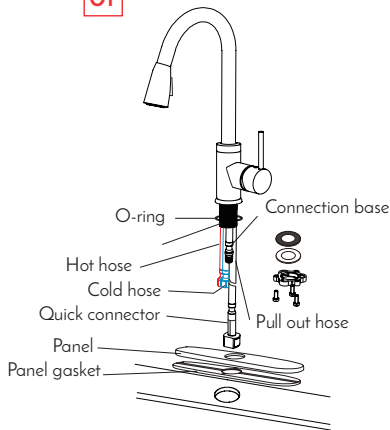

## FEATURES

- Single Handle Pull Down
- Dual Sprayer
- Brushed Nickel Finish
- Deck mounted
- Ceramic cartridge
- Drip free and spray dual control
- Flow rate 1.8 GPM
- Lead free brass + stainless steel 304
- Height 16-9/16"

KITCHEN FAUCET **DAX-8880**

MODEL	DAX-8880
ADA	No
UPC APPROVED	Yes
ANSI APPROVED	Yes
ASME APPROVED	Yes
WATERSENSE CERTIFIED	Yes
NSF APPROVED	Yes
CONNECTION SIZE	3/28" Compression
FAUCET HOLE SIZE	1-3/8"
FAUCETS HOLE	Single hole or three holes
FAUCET TYPE	Kitchen faucet
FLOW RATE (GPM)	1.8GPM
HANDLE STYLE	Lever
NUMBER OF HANDLES	One
HEIGHT	16-9/16"
HOSE LENGTH	24"
INSTALLATION TYPE	Deck mounted
MATERIAL	Lead free brass + stainless steel 304
FINISH	Brushed Nickel
PULL OUT SPRAY	Yes
SPOUT HEIGHT	8-1/16"
SPOUT REACH	8-11/16"
SPOUT SWIVEL	Yes
SPOUT TYPE	Drip free and spray dual control
CARTRIDGE TYPE	Ceramic cartridge
INCLUDED COMPONENTS	Gravity ball, deck plate

**TYPE ONE: WITHOUT PANEL**

01

02

03

**TYPE TWO: WITH PANEL**

01

02

03