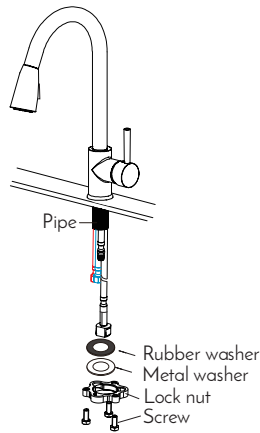

TYPE ONE: WITHOUT PANEL

01

02

03

TYPE TWO: WITH PANEL

01

02

03

For parts or sale requirements please contact our customer service department:

CS@daxib.com

1 888 685 8236