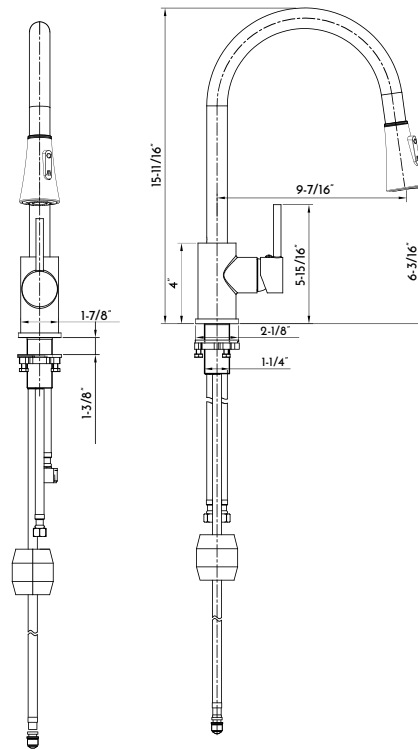

## FEATURES

- Single Handle Pull Down
- Dual Sprayer
- Brushed Nickel Finish
- Deck mounted
- Ceramic cartridge
- Drip free and spray dual control
- Flow rate 1.8 GPM
- Lead free brass + stainless steel 304
- Height 16-9/16"

KITCHEN FAUCET **DAX-8880**

MODEL	DAX-8880
ADA	No
UPC APPROVED	Yes
ANSI APPROVED	Yes
ASME APPROVED	Yes
WATERSENSE CERTIFIED	Yes
NSF APPROVED	Yes
CONNECTION SIZE	3/28" Compression
FAUCET HOLE SIZE	1-3/8"
FAUCETS HOLE	Single hole or three holes
FAUCET TYPE	Kitchen faucet
FLOW RATE (GPM)	1.8GPM
HANDLE STYLE	Lever
NUMBER OF HANDLES	One
HEIGHT	16-9/16"
HOSE LENGTH	24"
INSTALLATION TYPE	Deck mounted
MATERIAL	Lead free brass + stainless steel 304
FINISH	Brushed Nickel
PULL OUT SPRAY	Yes
SPOUT HEIGHT	8-1/16"
SPOUT REACH	8-11/16"
SPOUT SWIVEL	Yes
SPOUT TYPE	Drip free and spray dual control
CARTRIDGE TYPE	Ceramic cartridge
INCLUDED COMPONENTS	Gravity ball, deck plate

**TYPE ONE: WITHOUT PANEL**

01

02

03

**TYPE TWO: WITH PANEL**

01

02

03