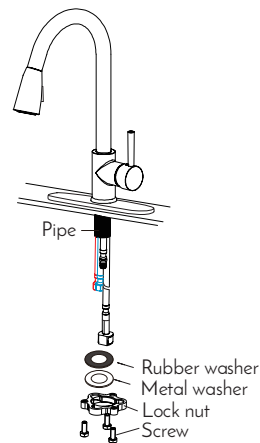

## FEATURES

- Single Handle Pull Down
- Dual Sprayer
- Brushed Nickel Finish
- Deck mounted
- Ceramic cartridge
- Drip free and spray dual control
- Flow rate 1.8 GPM
- Lead free brass + stainless steel 304
- Height 16-9/16"

KITCHEN FAUCET **DAX-8880**

MODEL	DAX-8880
ADA	No
UPC APPROVED	Yes
ANSI APPROVED	Yes
ASME APPROVED	Yes
WATERSENSE CERTIFIED	Yes
NSF APPROVED	Yes
CONNECTION SIZE	3/28" Compression
FAUCET HOLE SIZE	1-3/8"
FAUCETS HOLE	Single hole or three holes
FAUCET TYPE	Kitchen faucet
FLOW RATE (GPM)	1.8GPM
HANDLE STYLE	Lever
NUMBER OF HANDLES	One
HEIGHT	16-9/16"
HOSE LENGTH	24"
INSTALLATION TYPE	Deck mounted
MATERIAL	Lead free brass + stainless steel 304
FINISH	Brushed Nickel
PULL OUT SPRAY	Yes
SPOUT HEIGHT	8-1/16"
SPOUT REACH	8-11/16"
SPOUT SWIVEL	Yes
SPOUT TYPE	Drip free and spray dual control
CARTRIDGE TYPE	Ceramic cartridge
INCLUDED COMPONENTS	Gravity ball, deck plate

**TYPE ONE: WITHOUT PANEL**

01

02

03

**TYPE TWO: WITH PANEL**

01

02

03