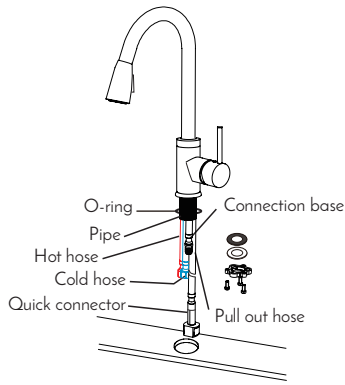

## FEATURES

- Single Handle Pull Down
- Dual Sprayer
- Brushed Nickel Finish
- Deck mounted
- Ceramic cartridge
- Drip free and spray dual control
- Flow rate 1.8 GPM
- Lead free brass + stainless steel 304
- Height 16-9/16"

KITCHEN FAUCET **DAX-8880**

MODEL	DAX-8880
ADA	No
UPC APPROVED	Yes
ANSI APPROVED	Yes
ASME APPROVED	Yes
WATERSENSE CERTIFIED	Yes
NSF APPROVED	Yes
CONNECTION SIZE	3/28" Compression
FAUCET HOLE SIZE	1-3/8"
FAUCETS HOLE	Single hole or three holes
FAUCET TYPE	Kitchen faucet
FLOW RATE (GPM)	1.8GPM
HANDLE STYLE	Lever
NUMBER OF HANDLES	One
HEIGHT	16-9/16"
HOSE LENGTH	24"
INSTALLATION TYPE	Deck mounted
MATERIAL	Lead free brass + stainless steel 304
FINISH	Brushed Nickel
PULL OUT SPRAY	Yes
SPOUT HEIGHT	8-1/16"
SPOUT REACH	8-11/16"
SPOUT SWIVEL	Yes
SPOUT TYPE	Drip free and spray dual control
CARTRIDGE TYPE	Ceramic cartridge
INCLUDED COMPONENTS	Gravity ball, deck plate

**TYPE ONE: WITHOUT PANEL**

01

02

03

**TYPE TWO: WITH PANEL**

01

02

03