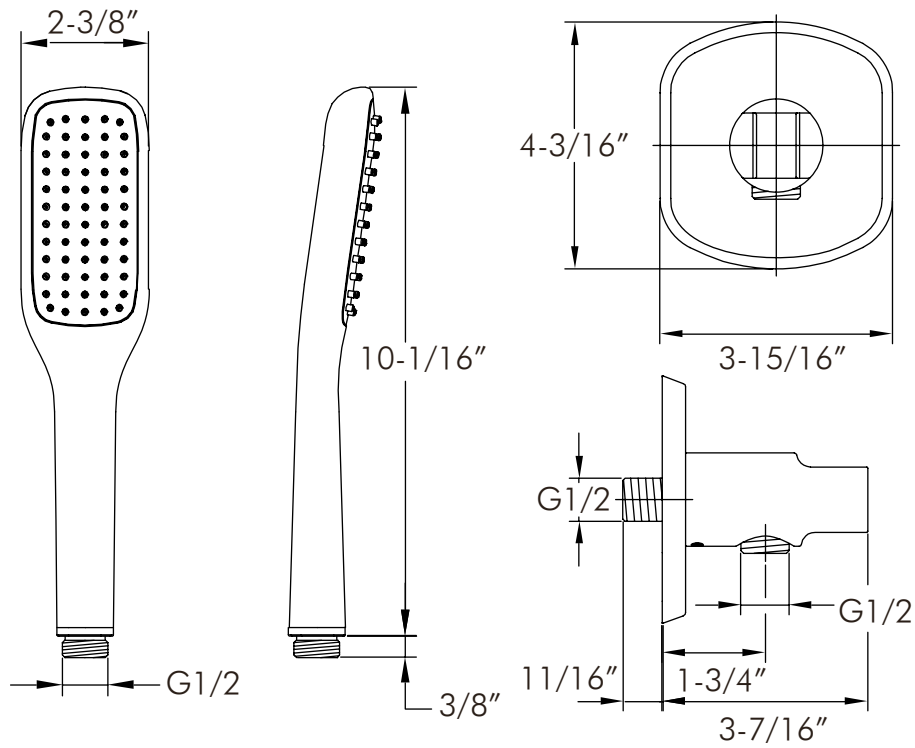

DAX-8812-CR

HAND SHOWERS **SERIES**

FEATURES

- ABS body
- Hose included
- Holder included
- Water connector not included
- Silicone nozzles
- Chrome finish

HAND SHOWERS **DAX-8812-CR**

MODEL	DAX-8812-CR
MATERIAL	BRASS
HEIGHT	4-3/16"
WIDTH	3-15/16"
FINISH	CHROME
CONNECTION SIZE	G1/2"
INSTALLATION TYPE	WALL MOUNTED
HAND SHOWER INCLUDED	YES
HAND SHOWER MATERIAL	BRASS
HAND SHOWER HOSE INCLUDED	YES
HAND SHOWER HOSE MATERIAL	PVC
HAND SHOWER HOSE LENGTH	59-1/16"