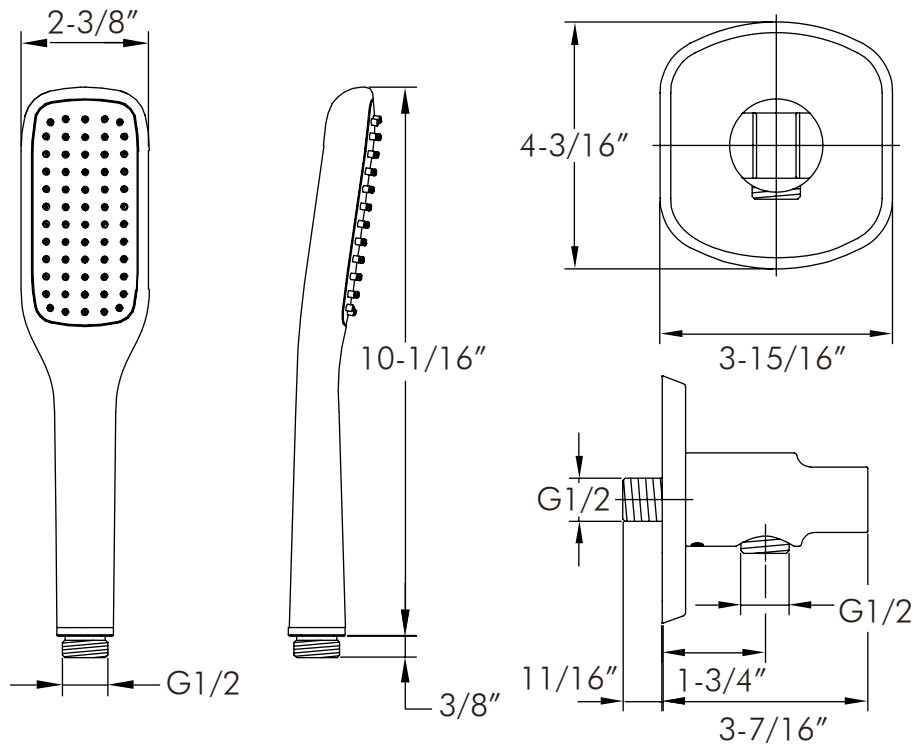

DAX-8812-BN

HAND SHOWERS **SERIES**

## FEATURES

- ABS body
- Hose included
- Holder included
- Water connector not included
- Silicone nozzles
- Brushed nickel finish

HAND SHOWERS **DAX-8812-BN**

MODEL	DAX-8812-BN
MATERIAL	BRASS
HEIGHT	4-3/16"
WIDTH	3-15/16"
FINISH	BRUSHED NICKEL
CONNECTION SIZE	G1/2"
INSTALLATION TYPE	WALL MOUNTED
HAND SHOWER INCLUDED	YES
HAND SHOWER MATERIAL	BRASS
HAND SHOWER HOSE INCLUDED	YES
HAND SHOWER HOSE MATERIAL	PVC
HAND SHOWER HOSE LENGTH	59-1/16"