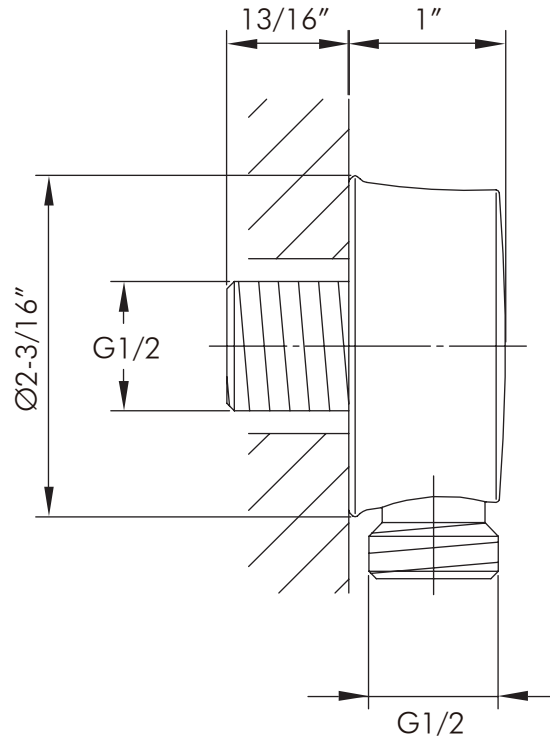

DAX-8810-ORB

SHOWER ELBOWS **SERIES**

DAX-8810-ORB

FEATURES

- Water line connector
- Brass body
- Water connection
- ORB finish

SHOWER ELBOW **DAX-8810-ORB**

MODEL	DAX-8810-ORB
MATERIAL	BRASS
SHAPE	ROUND
WIDTH	1"
FINISH	OIL RUBBED BRONZE
CONNECTOR SIZE	G1/2"
INSTALLATION TYPE	WALL MOUNTED
MOUNTING PARTS INCLUDED	NO