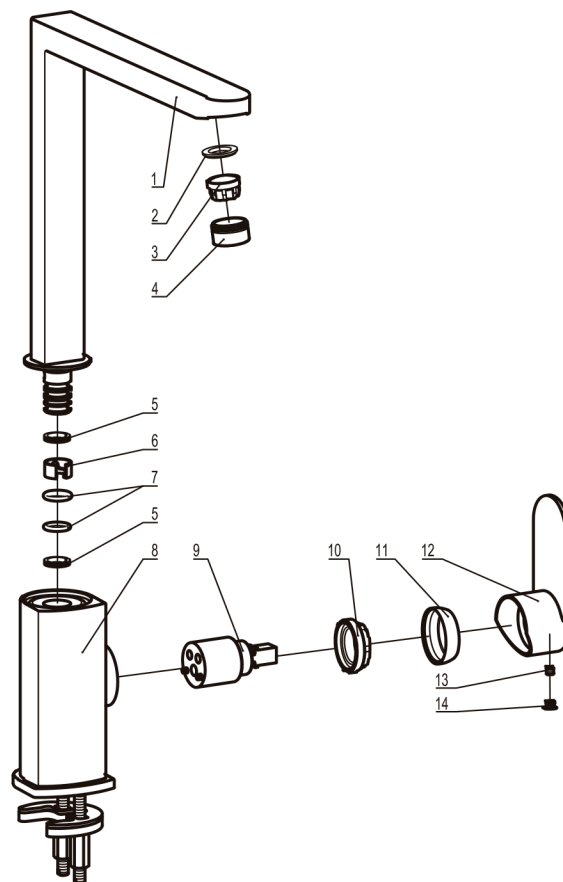

DIAGRAM NUMBER	DAX SKU	TITLE DESCRIPTION
1	FH M28	Spout
2	FH TQ02-02A	Spout washer
3	FH TQ-06B	M22 aerator
4	FH TQ02-01A	Spout outer collar
5	FH M-06	Snap ring
6	FH M-08A	Plastic snap ring
7	MF 1624	Ø11.3x2.4 "O" ring
8	FH 8789-01	Faucet body
9	FH SEDAL-25	Ø25 cartridge
10	FH DB-17A	Locknut
11	FH DB-18A	Cartridge decorative ring
12	FH D71-01	Handle
13	FH TJ-30504	M5X4 Internal Hex flat end locking screw
14	FH D38A-02	Decorative cap