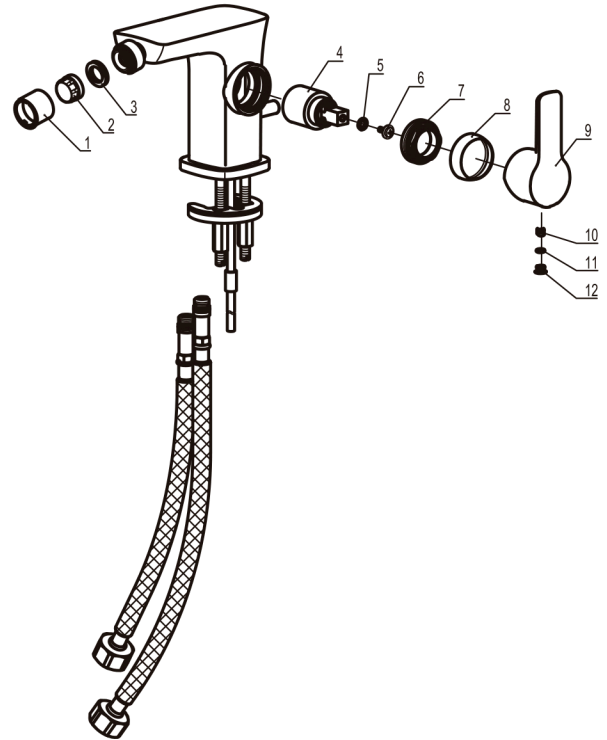

DIAGRAM NUMBER	DAX SKU	TITLE DESCRIPTION
1	FH TQ05-01B	Spout outer collar
2	FH TQ-06B	M22 Aerator
3	FH TQ05-02	Ø3/4"xØ1/2"x1/8" Washer
4	FH KEROX-25	Ø25 cartridge
5	FH TW-104	Brass rubber washer
6	FH TL-10406	M4X6 Internal hex socket head cap screw
7	FH DB-17C	Locknut
8	FH DB-18A	Decorative ring
9	FH D79-01	Handle
10	FH TJ-30504	M5x4 Hexagon socket cone point set screw
11	MF 0615	Ø3x1.5 "O" ring
12	FH D38A-02	Decoration cap