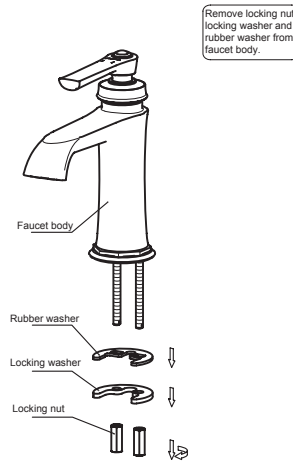

01

02

03

04

05

06

For parts or sale requirements please contact our customer service department:

CS@daxib.com

1 888 685 8236