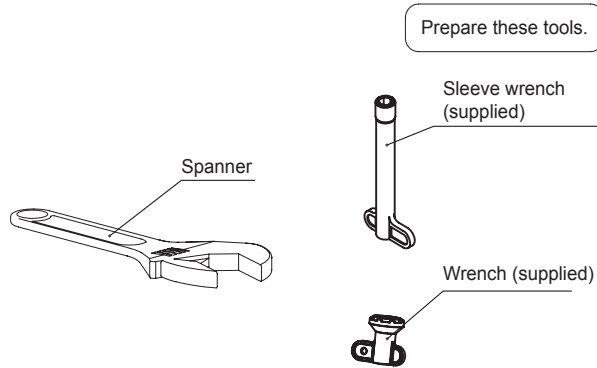

01

02

03

04

05

06

For parts or sale requirements please contact our customer service department:

CS@daxib.com

1 888 685 8236