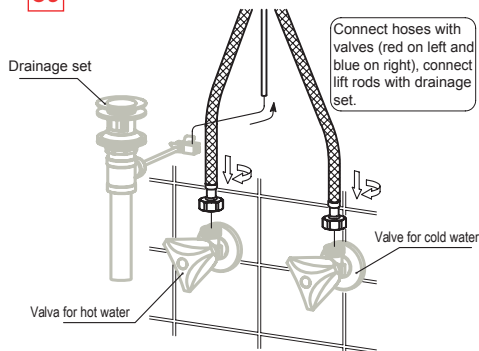

01

02

03

04

05

06

For parts or sale requirements please contact our customer service department:

CS@daxib.com

1 888 685 8236