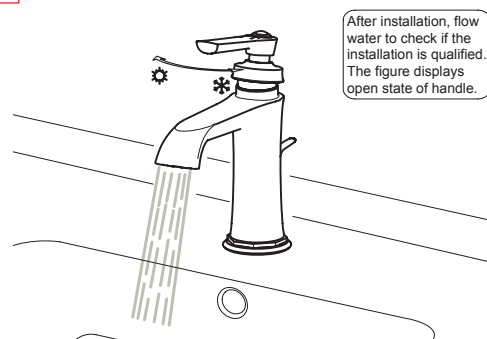

01

02

03

04

05

06

For parts or sale requirements please contact our customer service department:

CS@daxib.com

1 888 685 8236