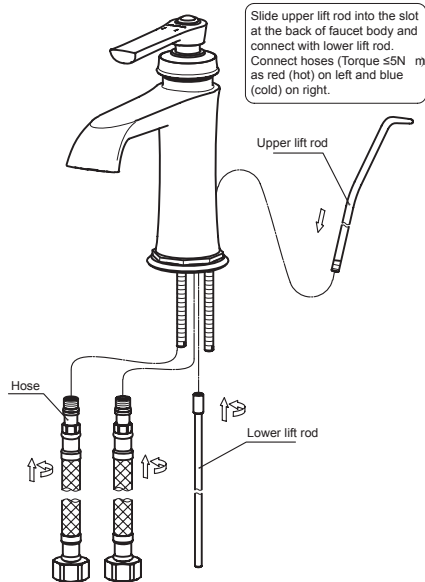

01

02

03

04

05

06

For parts or sale requirements please contact our customer service department:

CS@daxib.com

1 888 685 8236