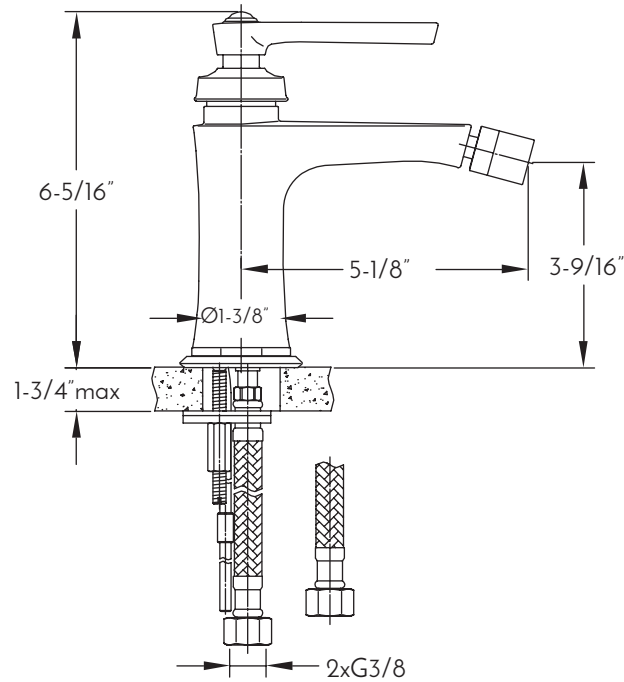

DAX-8509-ORB

BIDET FAUCETS **SERIES**

FEATURES

- Single Lever
- Swiveling spout
- Ceramic cartridge
- Brass body
- Installation hole 1-3/8"
- ORB finish
- Hoses and mounting parts included
- Pop up drain not included (available)

BIDET FAUCET DAX-8509-ORB

MODEL	DAX-8509-ORB
CONNECTION SIZE	3/8"
FAUCET HOLE SIZE	1 3/8"
FAUCETS HOLE	1
FAUCET TYPE	BIDET
HANDLE STYLE	SINGLE HANDLE
NUMBER OF HANDLES	1
HEIGHT	6-5/16"
HOSE LENGTH	15-3/4"
INSTALLATION TYPE	OVER COUNTER
MATERIAL	BRASS
FINISH	OIL RUBBED BRONZE
SIDESPRAY	N/A
SPOUT HEIGHT	3-9/16"
SPOUT REACH	5-1/8"
SPOUT SWIVEL	YES
CARTRIDGE TYPE	CERAMIC
POP-UP INCLUDED	NO
MAX DECK THICKNESS	1-3/4" MAX