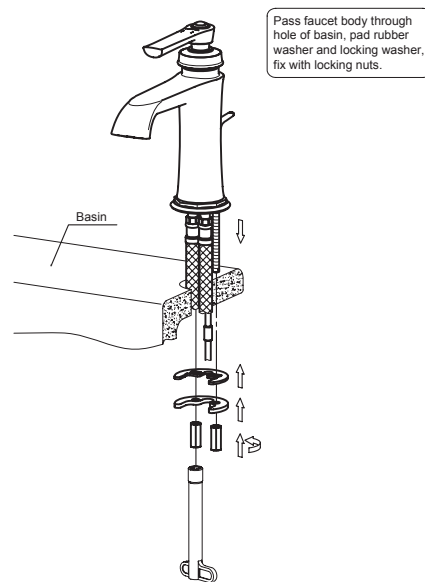

01

02

03

04

05

06

For parts or sale requirements please contact our customer service department:

CS@daxib.com

1 888 685 8236