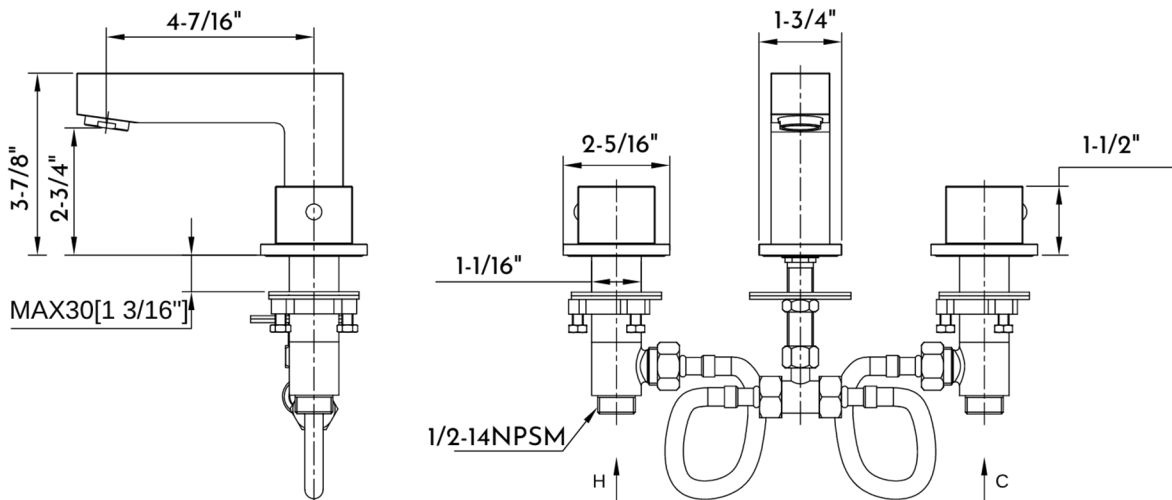

DAX-8325-CR

BATHROOM FAUCETS SERIES

FEATURES

- Dual Handle
- Ceramic Cartridge
- Brass Body
- Flow rate: 1.5 GPM
- Installation Hole 1-3/8"
- cUPC - NSF61-9 - AB1953 Approved
- Hoses and Mounting Parts Included
- Pop Up Drain not included (Available)

BATHROOM FAUCET **DAX-8325-CR**

MODEL	DAX-8325-CR
MATERIAL	Brass
FINISH	Chrome
HEIGHT	3-7/8"
SPOUT HEIGHT	2-3/4"
SPOUT REACH	4-7/16"
FLOW RATE	1.5 GPM
HOT COLD INDICATORS	Yes
DECK PLATE INCLUDED	No
COMPATIBLE VALVE TYPE	Ceramic Cartridge
HANDLE STYLE	Dual Lever
NUMBER OF HANDLES	Two
HOSE LENGHT	11-13/16"
FAUCET HOLES	3
FAUCET HOLE SIZE	1 1/2"
INSTALATION TYPE	Deck Mounted
SPOUT SWIVEL	No
MAX DECK THICKNESS	1-3/16"