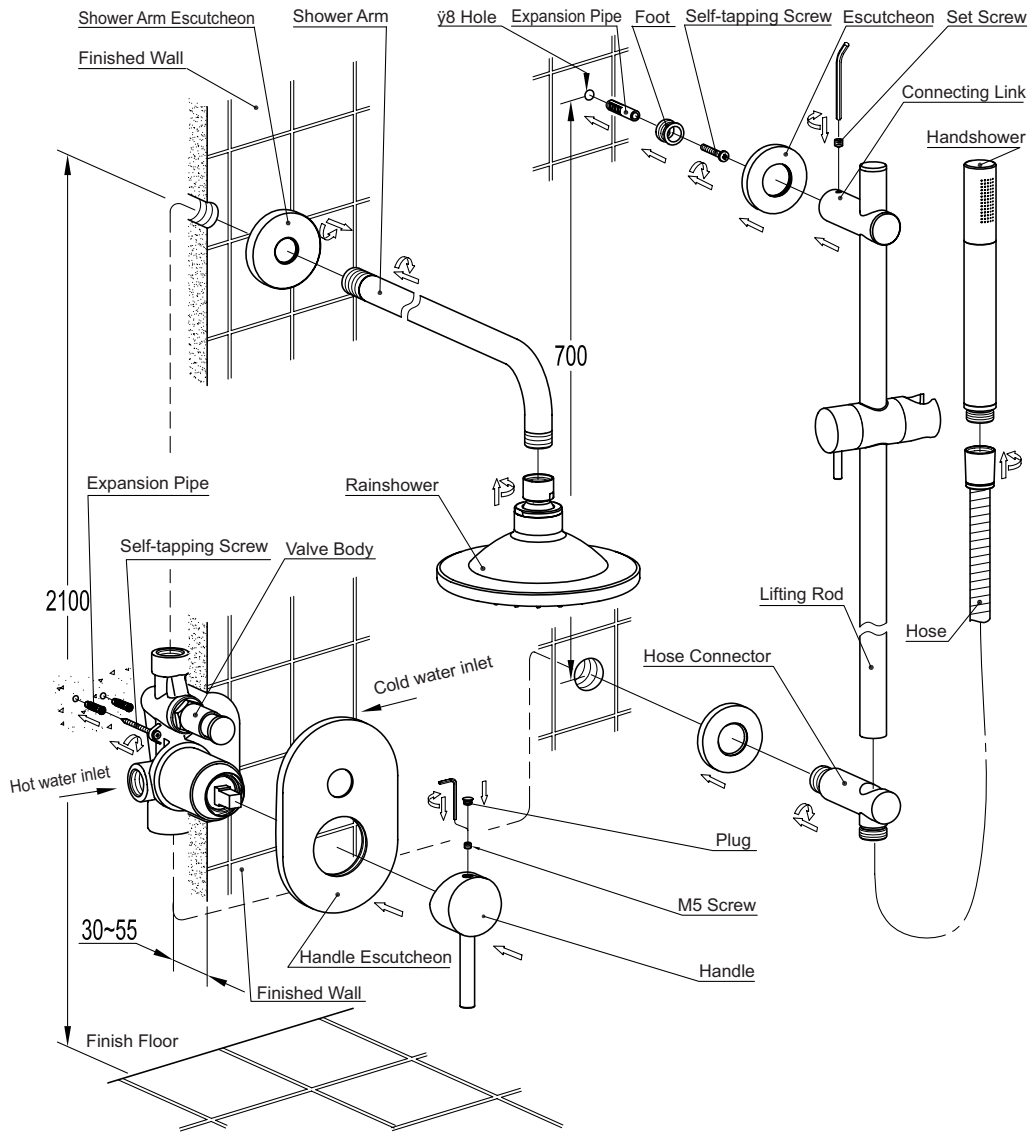

DAX-8312

SHOWER SYSTEMS **SERIES**

FEATURES

- Two function valve
- Ceiling mount shower head
- Rainshower
- Handshower included with rail
- Silicone water nozzles
- Ceramic cartridge
- Shower head flow rate 2.4 GPM
- Handshower head flow rate 1.8 GPM
- Brass body
- Chrome finish

SHOWER SYSTEM **DAX-8312**

| | |
|--------------------|------------|
| MODEL | DAX-8312 |
| SHOWER HEIGHT | 27-9/16" |
| SHOWER HEAD HEIGHT | 7-1/2" |
| THERMOSTATIC | YES |
| VALVE TYPE | 2 function |
| FINISH | Chrome |