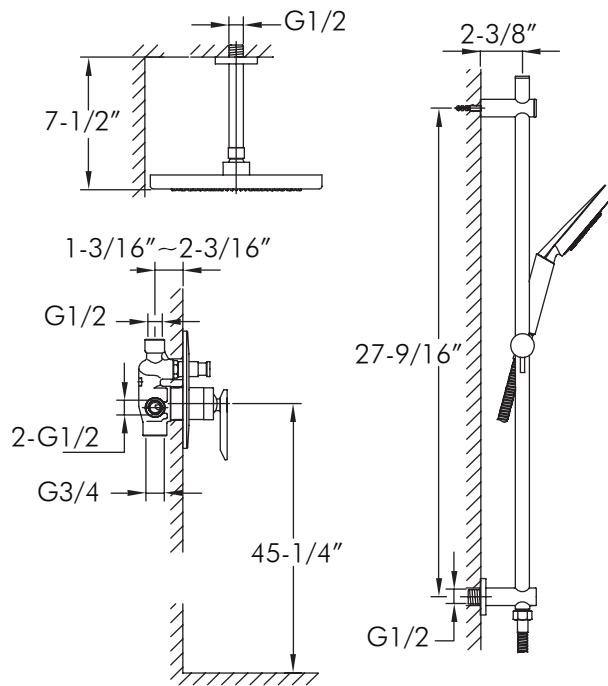

DAX-8312

SHOWER SYSTEMS **SERIES**

FEATURES

- Two function valve
- Ceiling mount shower head
- Rainshower
- Handshower included with rail
- Silicone water nozzles
- Ceramic cartridge
- Shower head flow rate 2.4 GPM
- Handshower head flow rate 1.8 GPM
- Brass body
- Chrome finish

SHOWER SYSTEM **DAX-8312**

| | |
|--------------------|------------|
| MODEL | DAX-8312 |
| SHOWER HEIGHT | 27-9/16" |
| SHOWER HEAD HEIGHT | 7-1/2" |
| THERMOSTATIC | YES |
| VALVE TYPE | 2 function |
| FINISH | Chrome |