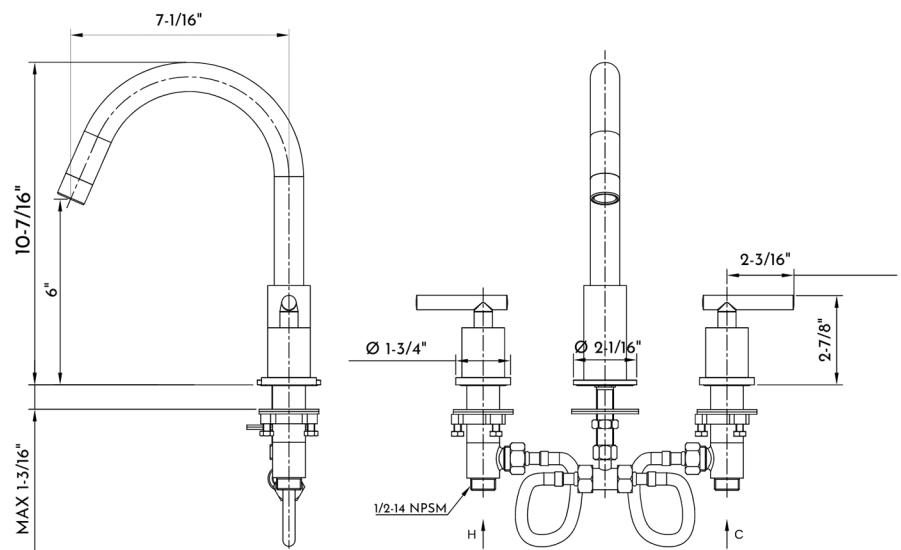

DAX-8312-BL

BATHROOM FAUCETS SERIES

FEATURES

- Dual Handle
- Ceramic Cartridge
- Matte Black Finish
- Flow rate: 1.5 GPM
- Installation Hole 1-3/8"
- cUPC - NSF61-9 - AB1953 Approved
- Hoses and Mounting Parts Included
- Pop Up Drain not included (Available)

BATHROOM FAUCET DAX-8312-BL

MODEL	DAX-8312-BL
MATERIAL	Brass
FINISH	Matte black
HEIGHT	10-7/16"
SPOUT HEIGHT	6"
SPOUT REACH	7-1/16"
FLOW RATE	1.5 GPM
HOT COLD INDICATORS	Yes
DECK PLATE INCLUDED	No
COMPATIBLE VALVE TYPE	Ceramic Cartridge
HANDLE STYLE	Dual Lever
NUMBER OF HANDLES	Two
HOSE LENGHT	11-13/16"
FAUCET HOLES	3
FAUCET HOLE SIZE	1 1/8"
INSTALATION TYPE	Deck Mounted
SPOUT SWIVEL	No
MAX DECK THICKNESS	1-3/16"