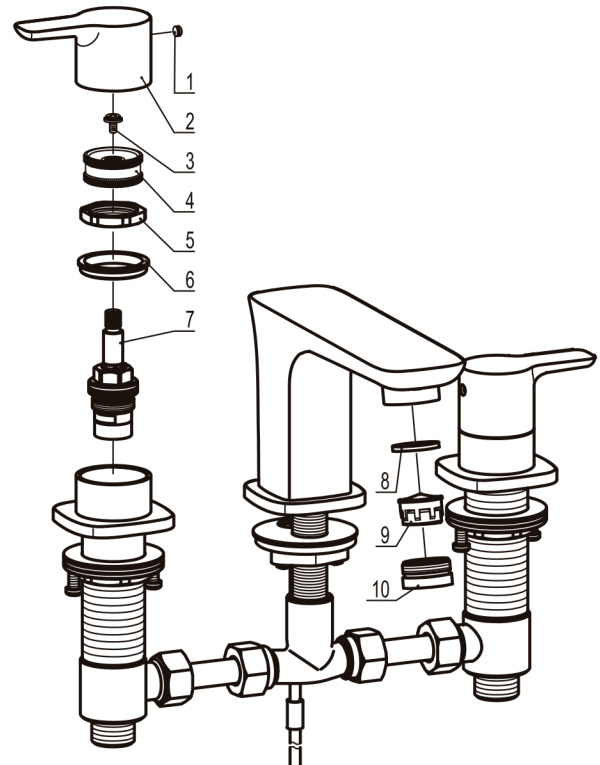

DIAGRAM NUMBER	DAX SKU	TITLE DESCRIPTION
1	FH TJ-40504	M5x4 Hexagon socket cone point set screw
2	FH 661-01	Handle
3	FH T02A	M4 stop screw
4	FH 631-03E	Handle core
5	FH T-68	Lock hex nut
6	FH 661-02	Plastic washer
7	FH TB04/FH TB04A	B04/B04A head valve
8	FH 2123-28	Spout washer
9	FH TQ-07G	M24 Aerator
10	FH TQ41-02	Spout inner collar