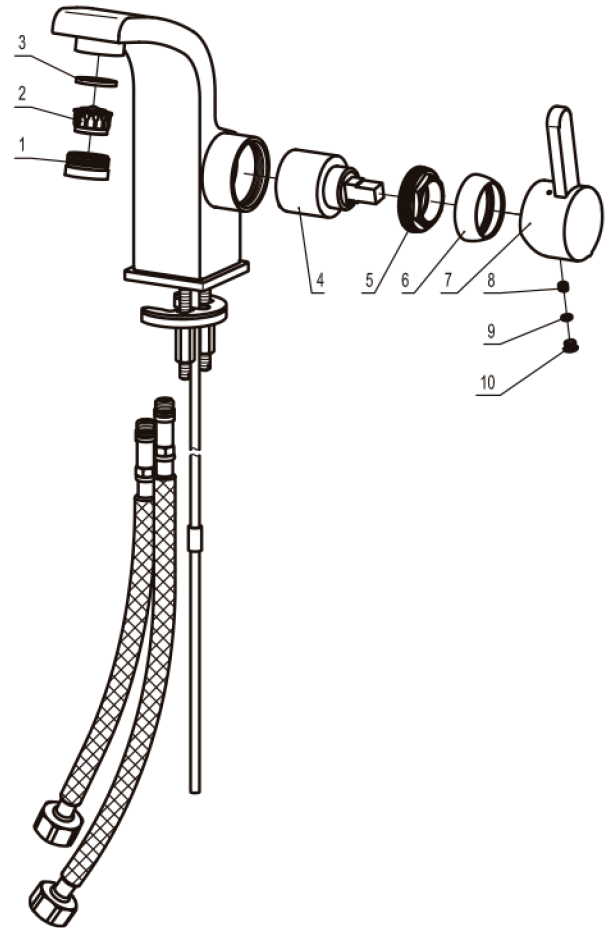

DIAGRAM NUMBER	DAX SKU	TITLE DESCRIPTION
1	FH TQ41-02	Spout inner collar
2	FH TQ-07G	M24 aerator
3	FH 2123-28	Spout washer
4		Ø1-3/8" cartridge
5	FH DB-13	Locknut
6	FH DB-14	Decorative ring
7	FH D56-01H	Handle
8	FH TJ-30504	M5X4 Internal Hex flat end locking screw
9	MF 0615	Ø3x1.5 "O" ring
10	FH D38A-02	Decoration cap