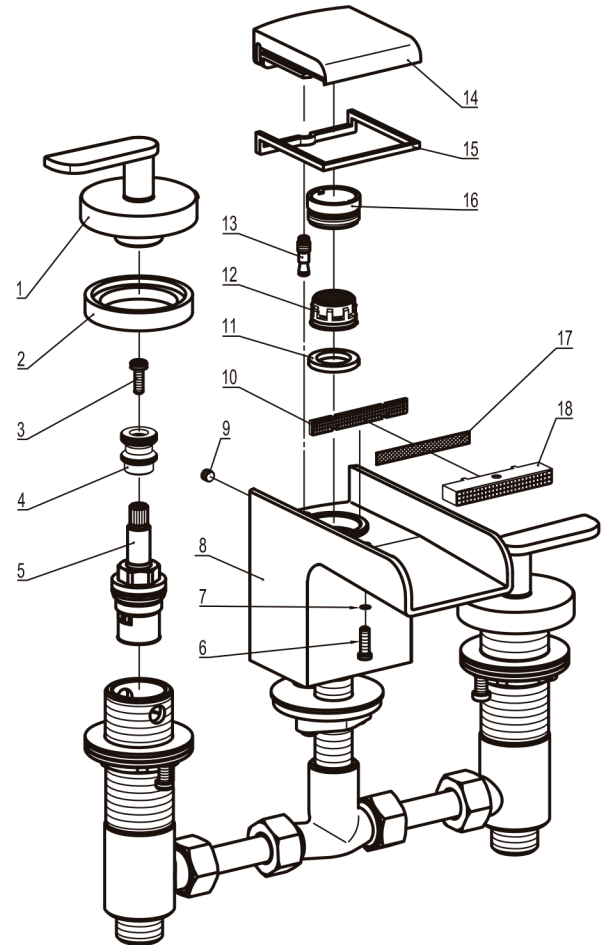

DIAGRAM NUMBER	DAX SKU	TITLE DESCRIPTION
1		Handle
2	FH 653-05	Ø 1-7/8" washer
3	FH 617-22	M4x12 Stop screw
4	FH 608-04G	Handle core
5	FH TB04/TB04A	B04F/B04G valve
6	FH 9825-09	M4 Screw
7	MF 0610	Ø4 x 1" O-ring
8		Faucet body
9	FH TJ-30504	M5 x 4 Internal Hex flat end locking screw
10	FH 9825-05	Filter
11	FH 2123-28	Spout washer
12	FH TQ41-02	Spout inner collar
13	FH 9825-08A	M6 screw rod
14	FH 9825-02A	Seal cover
15	FH 9825-03A	Rubber seal ring
16	FH TQ41-02	Spout inner collar
17	FH 9825-07	Filter
18	FH 9825-06	Water segregator