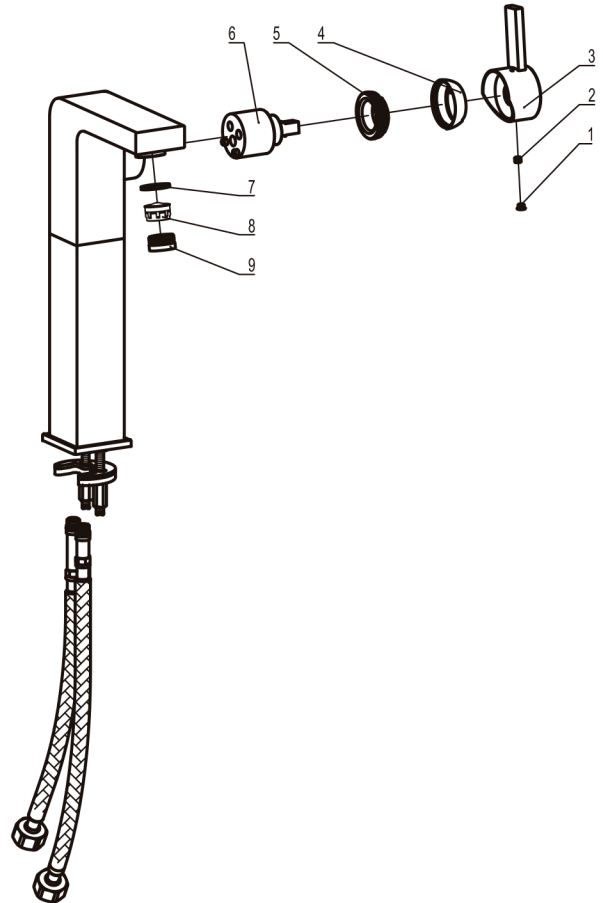

DIAGRAM NUMBER	DAX SKU	TITLE DESCRIPTION
1	FH D38A-02	Decoration cap
2	FH TJ-30504	Internal Hex flat end locking screw
3	FH D37-01C	Handle
4	FH DB-14	Decorative ring
5	FH DB-13	Locknut
6		Ø1-3/8" cartridge
7	FH 2123-28	Washer
8	FH TQ-07G	M24 aerator
9	FH TQ41-02	Spout inner collar