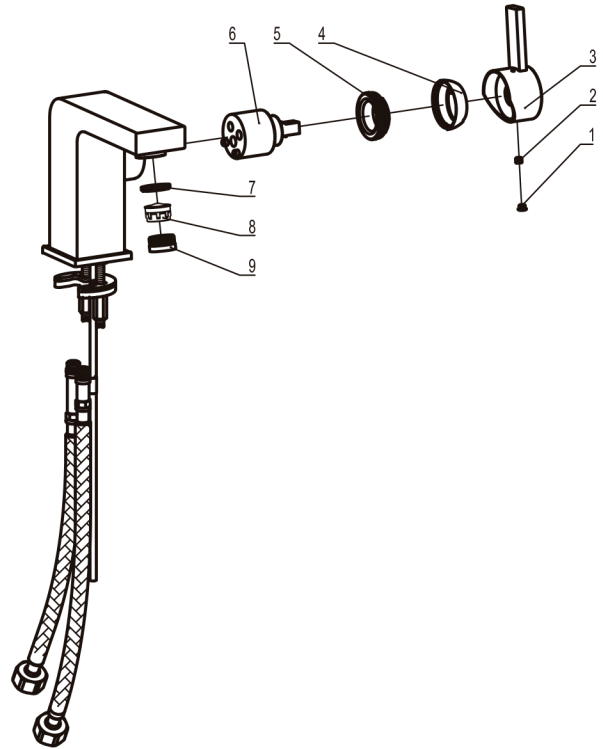

DIAGRAM NUMBER	DAX SKU	TITLE DESCRIPTION
1	FH D38A-02	Decoration cap
2	FH TJ-30504	Internal Hex flat end locking screw
3	FH D37-01C	Handle
4	FH DB-14	Decorative ring
5	FH DB-13	Locknut
6		Ø 1-3/8" cartridge
7	FH 2123-28	Washer
8	FH TQ-07G	M24 aerator
9	FH TQ41-02	Spout inner collar