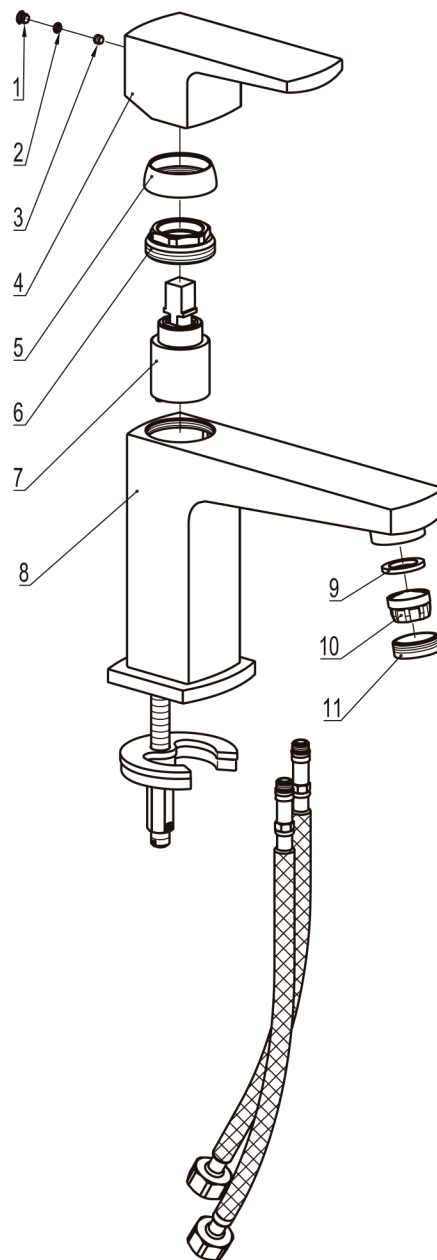

DIAGRAM NUMBER	DAX SKU	TITLE DESCRIPTION
1	FH D38A-02	Decoration cap
2	MF 0615	Ø3x 1.5 O-ring
3	FH TJ-30504	M5x4 hexagon socket cone point set screw
4	FH D53-01A	Handle
5	FH DB-08	Decorative ring
6	FH DB-07A	Locknut
7		Ø25 cartridge
8		Faucet body
9	FH 2123-28	Spout washer
10	FH TQ-07G	M22 aerator
11	FH TQ41-02	Spout inner collar