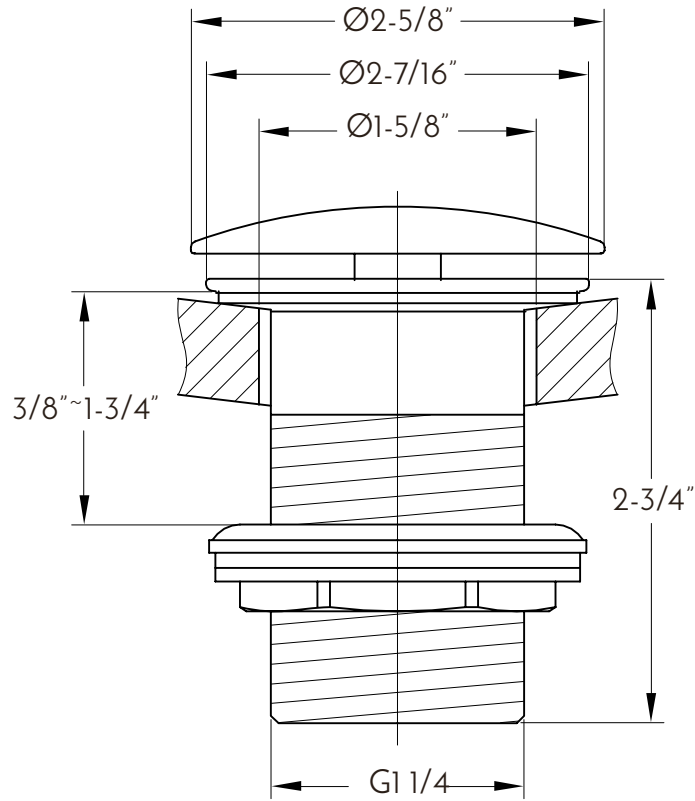

DAX-82016-ORB

POP UP DRAINS **SERIES**

FEATURES

- Brass body
- Mounting parts included
- Without overflow
- ORB finish

For parts or sale requirements
please contact our customer service department:

CS@daxib.com