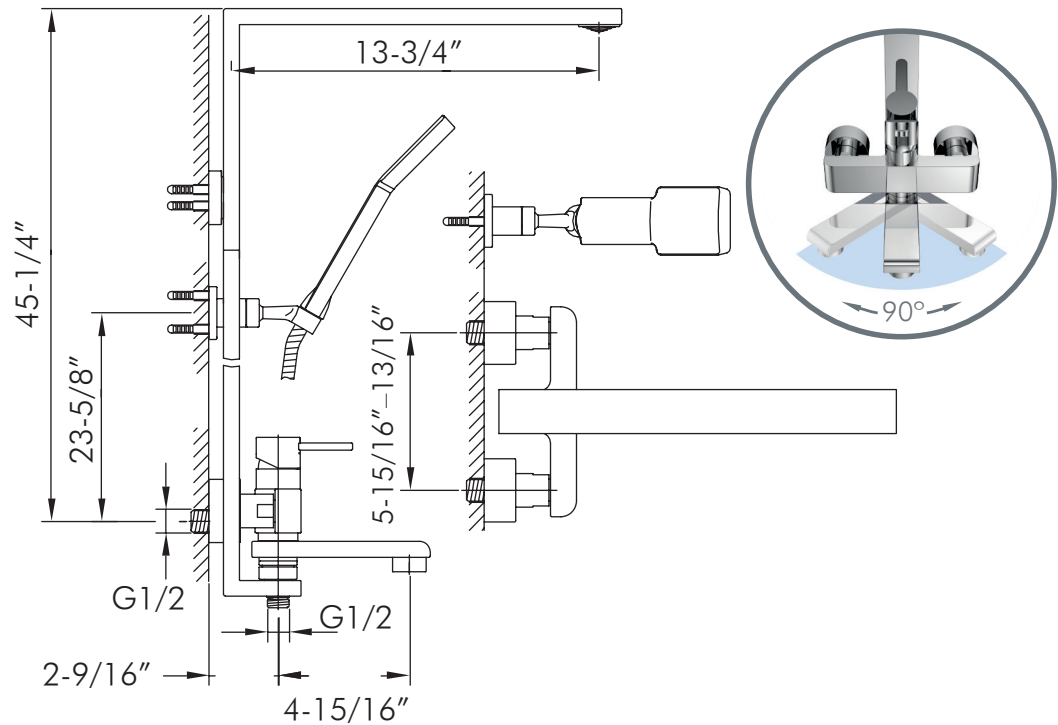

DAX-8166C-PB

FEATURES

- Three function spout diverter
- Wall mount system
- Rainshower
- Tub filler
- Handshower included
- Ceramic cartridge
- Flow rate 2.0 GPM
- Anti-scalding protection
- Brass body
- Polished black finish

SHOWER SYSTEM DAX-8166C-PB

MODEL	DAX-8166C-PB
ADA	N/A
UPC APPROVED	NO
ANSI APPROVED	NO
ASME APPROVED	NO
HAND SHOWER FLOW RATE (GPM)	2.0 GPM at 80 PSI
SHOWER HEAD FLOW RATE (GPM)	2.0 GPM at 80 PSI
ROUGH-IN VALVE FLOW RATE (GPM)	2.0 GPM at 80 PSI
HANDLE MATERIAL	Brass
HANDLE STYLE	Single
HAND SHOWER INCLUDED	YES
HAND SHOWER HOSE INCLUDED	YES
HAND SHOWER HOSE LENGTH	59-1/16"
INSTALLATION TYPE	Wall mount
MATERIAL	Brass
PRESSURE BALANCE	NO
SCALD GUARD	N/A
SHOWER ARM REACH	13-3/4"
SHOWER HEAD HEIGHT	45-1/4"
SLIDE BAR INCLUDED	NO
SLIDE BAR DIMENSION	N/A
THERMOSTATIC	NO
ANTI-SCALDING	YES
VALVE INCLUDED	YES
VALVE TYPE	Cartridge
WATER EFFICIENT	YES
WATERSENSE CERTIFIED	NO
FINISH	Polished black