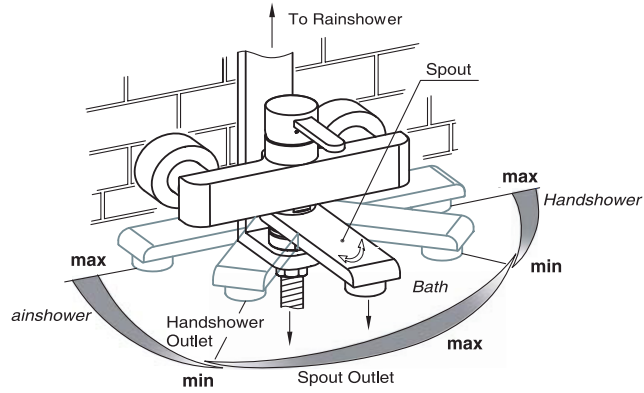

DAX-8166C-PB

FEATURES

- Three function spout diverter
- Wall mount system
- Rainshower
- Tub filler
- Handshower included
- Ceramic cartridge
- Flow rate 2.0 GPM
- Anti-scalding protection
- Brass body
- Polished black finish

SHOWER SYSTEM DAX-8166C-PB

MODEL	DAX-8166C-PB
ADA	N/A
UPC APPROVED	NO
ANSI APPROVED	NO
ASME APPROVED	NO
HAND SHOWER FLOW RATE (GPM)	2.0 GPM at 80 PSI
SHOWER HEAD FLOW RATE (GPM)	2.0 GPM at 80 PSI
ROUGH-IN VALVE FLOW RATE (GPM)	2.0 GPM at 80 PSI
HANDLE MATERIAL	Brass
HANDLE STYLE	Single
HAND SHOWER INCLUDED	YES
HAND SHOWER HOSE INCLUDED	YES
HAND SHOWER HOSE LENGTH	59-1/16"
INSTALLATION TYPE	Wall mount
MATERIAL	Brass
PRESSURE BALANCE	NO
SCALD GUARD	N/A
SHOWER ARM REACH	13-3/4"
SHOWER HEAD HEIGHT	45-1/4"
SLIDE BAR INCLUDED	NO
SLIDE BAR DIMENSION	N/A
THERMOSTATIC	NO
ANTI-SCALDING	YES
VALVE INCLUDED	YES
VALVE TYPE	Cartridge
WATER EFFICIENT	YES
WATERSENSE CERTIFIED	NO
FINISH	Polished black