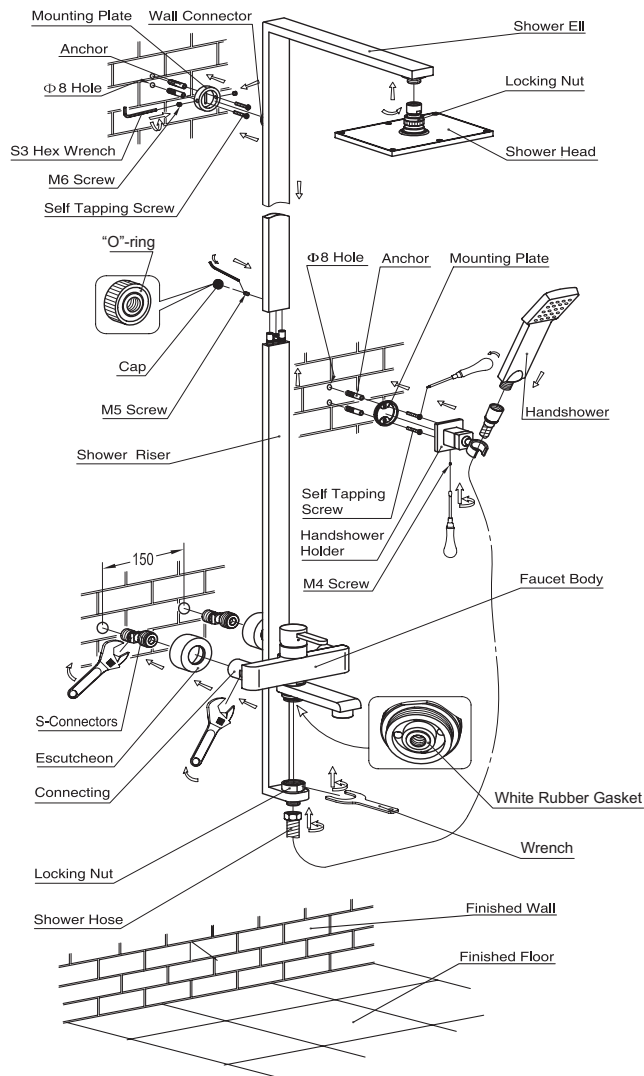

DAX-8166C-PB

FEATURES

- Three function spout diverter
- Wall mount system
- Rainshower
- Tub filler
- Handshower included
- Ceramic cartridge
- Flow rate 2.0 GPM
- Anti-scalding protection
- Brass body
- Polished black finish

SHOWER SYSTEM DAX-8166C-PB

MODEL	DAX-8166C-PB
ADA	N/A
UPC APPROVED	NO
ANSI APPROVED	NO
ASME APPROVED	NO
HAND SHOWER FLOW RATE (GPM)	2.0 GPM at 80 PSI
SHOWER HEAD FLOW RATE (GPM)	2.0 GPM at 80 PSI
ROUGH-IN VALVE FLOW RATE (GPM)	2.0 GPM at 80 PSI
HANDLE MATERIAL	Brass
HANDLE STYLE	Single
HAND SHOWER INCLUDED	YES
HAND SHOWER HOSE INCLUDED	YES
HAND SHOWER HOSE LENGTH	59-1/16"
INSTALLATION TYPE	Wall mount
MATERIAL	Brass
PRESSURE BALANCE	NO
SCALD GUARD	N/A
SHOWER ARM REACH	13-3/4"
SHOWER HEAD HEIGHT	45-1/4"
SLIDE BAR INCLUDED	NO
SLIDE BAR DIMENSION	N/A
THERMOSTATIC	NO
ANTI-SCALDING	YES
VALVE INCLUDED	YES
VALVE TYPE	Cartridge
WATER EFFICIENT	YES
WATERSENSE CERTIFIED	NO
FINISH	Polished black