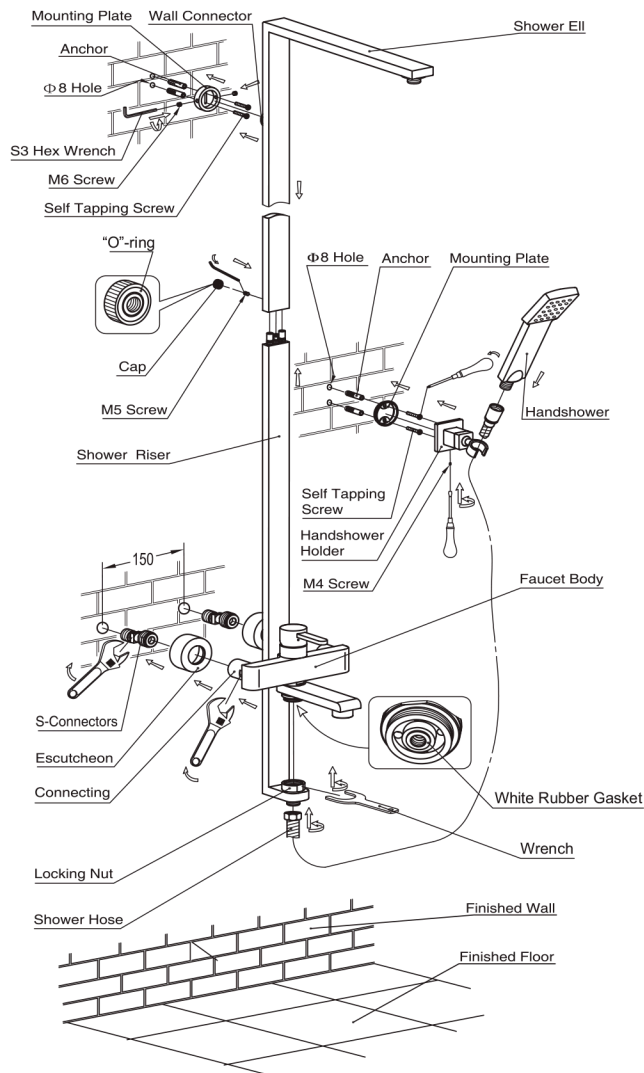

DAX-8166C-PB

SHOWER SYSTEMS SERIES

FEATURES

- Three function spout diverter
- Wall mount system
- Rainshower
- Tub filler
- Handshower included
- Ceramic cartridge
- Flow rate 2.0 GPM
- Anti-scalding protection
- Brass body
- Polished black finish

SHOWER SYSTEM DAX-8166C-PB

MODEL	DAX-8166C-PB
ADA	N/A
UPC APPROVED	NO
ANSI APPROVED	NO
ASME APPROVED	NO
HAND SHOWER FLOW RATE (GPM)	2.0 GPM at 80 PSI
SHOWER HEAD FLOW RATE (GPM)	2.0 GPM at 80 PSI
ROUGH-IN VALVE FLOW RATE (GPM)	2.0 GPM at 80 PSI
HANDLE MATERIAL	Brass
HANDLE STYLE	Single
HAND SHOWER INCLUDED	YES
HAND SHOWER HOSE INCLUDED	YES
HAND SHOWER HOSE LENGTH	59-1/16"
INSTALLATION TYPE	Wall mount
MATERIAL	Brass
PRESSURE BALANCE	NO
SCALD GUARD	N/A
SHOWER ARM REACH	13-3/4"
SHOWER HEAD HEIGHT	45-1/4"
SLIDE BAR INCLUDED	NO
SLIDE BAR DIMENSION	N/A
THERMOSTATIC	NO
ANTI-SCALDING	YES
VALVE INCLUDED	YES
VALVE TYPE	Cartridge
WATER EFFICIENT	YES
WATERSENSE CERTIFIED	NO
FINISH	Polished black