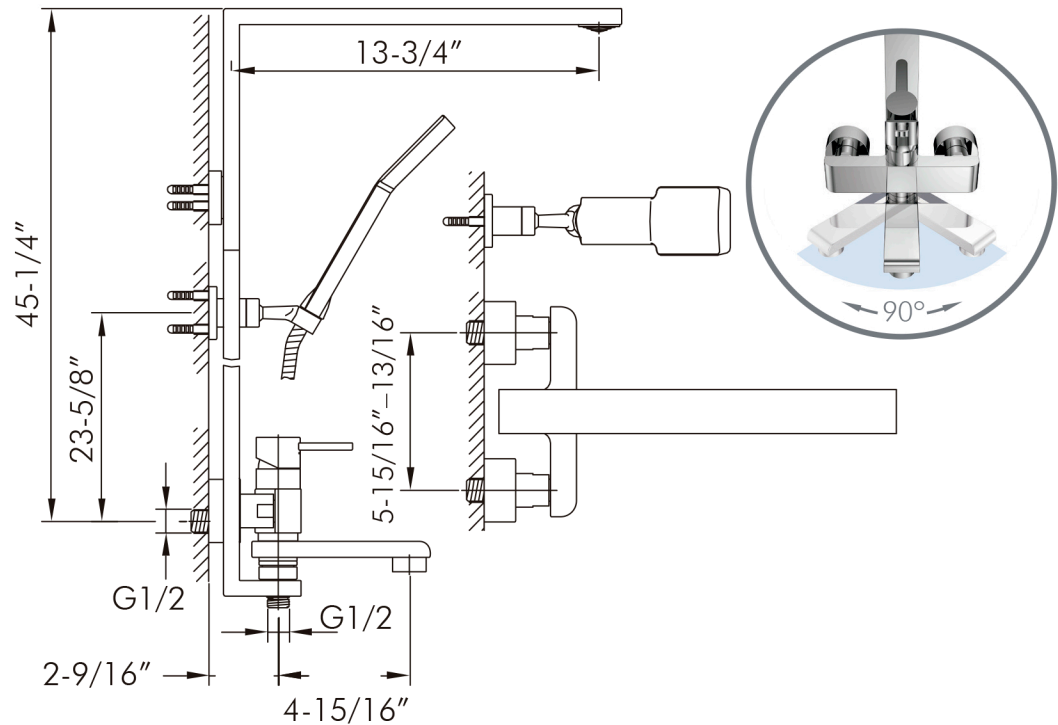

DAX-8166C-PB

SHOWER SYSTEMS SERIES

FEATURES

- Three function spout diverter
- Wall mount system
- Rainshower
- Tub filler
- Handshower included
- Ceramic cartridge
- Flow rate 2.0 GPM
- Anti-scalding protection
- Brass body
- Polished black finish

SHOWER SYSTEM DAX-8166C-PB

MODEL	DAX-8166C-PB
ADA	N/A
UPC APPROVED	NO
ANSI APPROVED	NO
ASME APPROVED	NO
HAND SHOWER FLOW RATE (GPM)	2.0 GPM at 80 PSI
SHOWER HEAD FLOW RATE (GPM)	2.0 GPM at 80 PSI
ROUGH-IN VALVE FLOW RATE (GPM)	2.0 GPM at 80 PSI
HANDLE MATERIAL	Brass
HANDLE STYLE	Single
HAND SHOWER INCLUDED	YES
HAND SHOWER HOSE INCLUDED	YES
HAND SHOWER HOSE LENGTH	59-1/16"
INSTALLATION TYPE	Wall mount
MATERIAL	Brass
PRESSURE BALANCE	NO
SCALD GUARD	N/A
SHOWER ARM REACH	13-3/4"
SHOWER HEAD HEIGHT	45-1/4"
SLIDE BAR INCLUDED	NO
SLIDE BAR DIMENSION	N/A
THERMOSTATIC	NO
ANTI-SCALDING	YES
VALVE INCLUDED	YES
VALVE TYPE	Cartridge
WATER EFFICIENT	YES
WATERSENSE CERTIFIED	NO
FINISH	Polished black