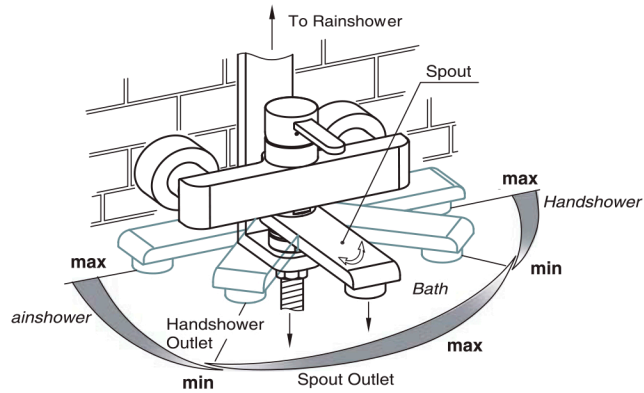

DAX-8166C-PB

SHOWER SYSTEMS SERIES

FEATURES

- Three function spout diverter
- Wall mount system
- Rainshower
- Tub filler
- Handshower included
- Ceramic cartridge
- Flow rate 2.0 GPM
- Anti-scalding protection
- Brass body
- Polished black finish

SHOWER SYSTEM DAX-8166C-PB

MODEL	DAX-8166C-PB
ADA	N/A
UPC APPROVED	NO
ANSI APPROVED	NO
ASME APPROVED	NO
HAND SHOWER FLOW RATE (GPM)	2.0 GPM at 80 PSI
SHOWER HEAD FLOW RATE (GPM)	2.0 GPM at 80 PSI
ROUGH-IN VALVE FLOW RATE (GPM)	2.0 GPM at 80 PSI
HANDLE MATERIAL	Brass
HANDLE STYLE	Single
HAND SHOWER INCLUDED	YES
HAND SHOWER HOSE INCLUDED	YES
HAND SHOWER HOSE LENGTH	59-1/16"
INSTALLATION TYPE	Wall mount
MATERIAL	Brass
PRESSURE BALANCE	NO
SCALD GUARD	N/A
SHOWER ARM REACH	13-3/4"
SHOWER HEAD HEIGHT	45-1/4"
SLIDE BAR INCLUDED	NO
SLIDE BAR DIMENSION	N/A
THERMOSTATIC	NO
ANTI-SCALDING	YES
VALVE INCLUDED	YES
VALVE TYPE	Cartridge
WATER EFFICIENT	YES
WATERSENSE CERTIFIED	NO
FINISH	Polished black