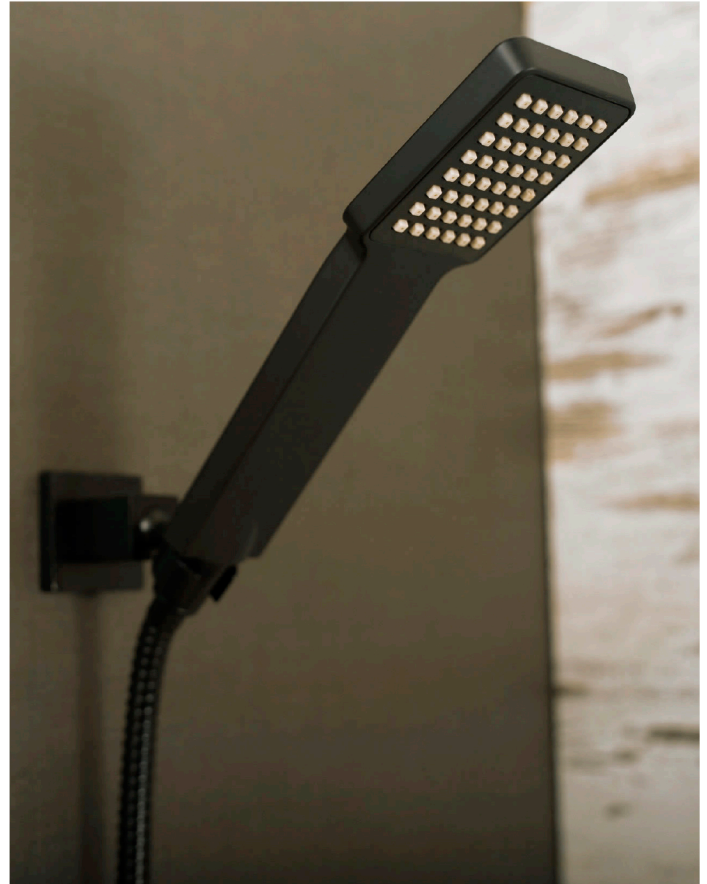

DAX-8166C-PB

SHOWER SYSTEMS SERIES

FEATURES

- Three function spout diverter
- Wall mount system
- Rainshower
- Tub filler
- Handshower included
- Ceramic cartridge
- Flow rate 2.0 GPM
- Anti-scalding protection
- Brass body
- Polished black finish

SHOWER SYSTEM DAX-8166C-PB

MODEL	DAX-8166C-PB
ADA	N/A
UPC APPROVED	NO
ANSI APPROVED	NO
ASME APPROVED	NO
HAND SHOWER FLOW RATE (GPM)	2.0 GPM at 80 PSI
SHOWER HEAD FLOW RATE (GPM)	2.0 GPM at 80 PSI
ROUGH-IN VALVE FLOW RATE (GPM)	2.0 GPM at 80 PSI
HANDLE MATERIAL	Brass
HANDLE STYLE	Single
HAND SHOWER INCLUDED	YES
HAND SHOWER HOSE INCLUDED	YES
HAND SHOWER HOSE LENGTH	59-1/16"
INSTALLATION TYPE	Wall mount
MATERIAL	Brass
PRESSURE BALANCE	NO
SCALD GUARD	N/A
SHOWER ARM REACH	13-3/4"
SHOWER HEAD HEIGHT	45-1/4"
SLIDE BAR INCLUDED	NO
SLIDE BAR DIMENSION	N/A
THERMOSTATIC	NO
ANTI-SCALDING	YES
VALVE INCLUDED	YES
VALVE TYPE	Cartridge
WATER EFFICIENT	YES
WATERSENSE CERTIFIED	NO
FINISH	Polished black