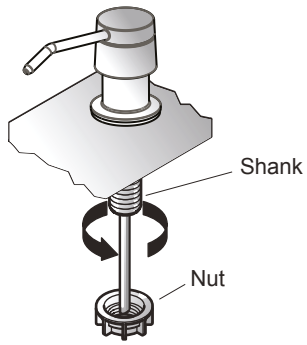

01

02

03

04

05

06

For parts or sale requirements please contact our customer service department:

CS@daxib.com

1 888 685 8236