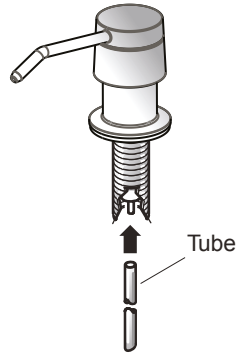

01

02

03

04

05

06

For parts or sale requirements please contact our customer service department:

CS@daxib.com

1 888 685 8236