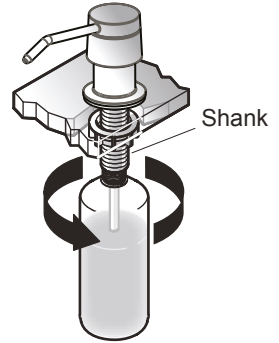

01

02

03

04

05

06

For parts or sale requirements please contact our customer service department:

CS@daxib.com

1 888 685 8236