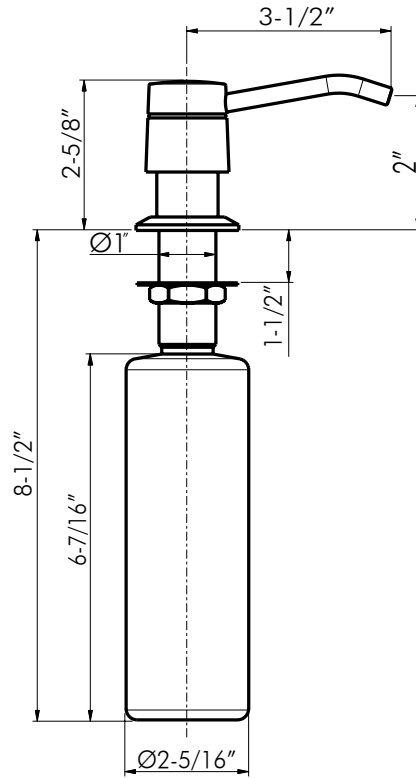

DAX-81002-CR

SOAP DISPENSERS SERIES

DAX-81002-CR

FEATURES

- Brass body

SOAP DISPENSER **DAX-81002-CR**

MODEL	DAX-81002
MATERIAL	Brass head
DEPTH	2-5/8"
HEIGHT	8-1/2"
LENGHT	Ø2-5/16"
PRODUCT WEIGHT	0.94 lb
WIDTH	3-1/2"
FINISH	Chrome
INSTALLATION TYPE	Deck mount