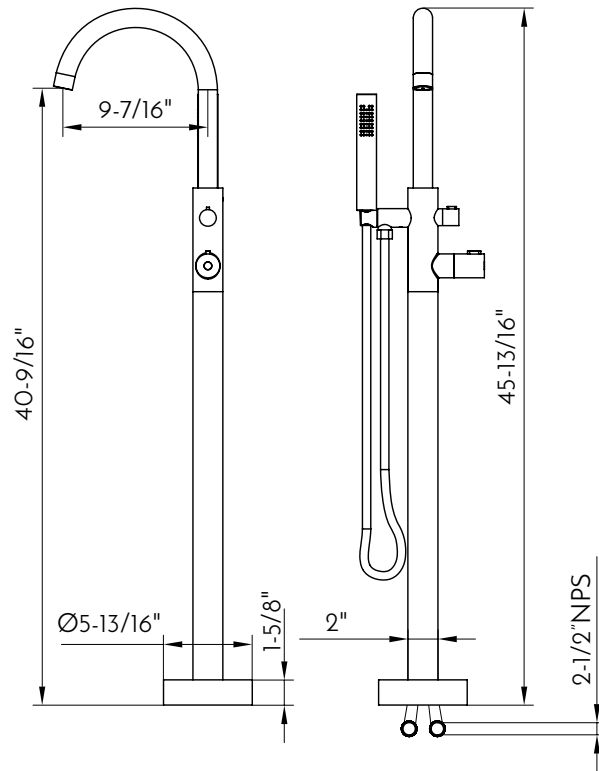

DAX-807-BN

BATHTUB FILLERS SERIES

## FEATURES

- Floor mount
- Brass body
- Thermostatic valve
- Anti-scalding protection
- Ceramic cartridge
- Flow rate 4.01 GPM
- Hand shower included
- Mounting parts and water lines included

**BATHTUB FILLER DAX-807-BN**

MODEL	DAX-807-BN
ADA	NO
ANSI APPROVED	NO
DIVERTER INCLUDED	1 In two out 25# diverter
WATERSENSE CERTIFIED	NO
DRAIN ASSEMBLY INCLUDED	NO
FAUCETS HOLE	1
FAUCET TYPE	Thermostatic bath/shower mixer
ANTI-SCALDING PROTECTION	YES
FLOW RATE (GPM)	4.01 GPM
HANDLE HEIGHT	28-7/8"
HANDLE MATERIAL	Brass
HANDLE STYLE	Flat headed cylinder
HANDLED INCLUDED	Temperature control hand wheel/ Flow control handwheel
HAND SHOWER FLOW RATE (GPM)	4.01 GPM
HANDSHOWER INCLUDED	YES
HEIGHT	45-13/16"
HOSE INCLUDED	Stainless hose (1/2-1/2)
HOSE LENGTH	35-7/16"
INSTALLATION TYPE	Floor mounted
MATERIAL	Brass
FINISH	Brushed nickel
MOUNTING TYPE	Floor Mounted
SPOUT HEIGHT	40-9/16"
SPOUT REACH	9-7/16"

01

02

03

04