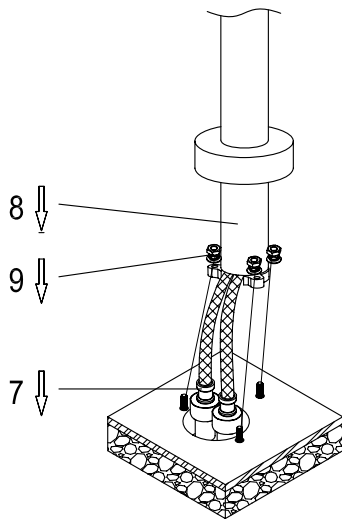

## FEATURES

- Floor mount
- Brass body
- Thermostatic valve
- Anti-scalding protection
- Ceramic cartridge
- Flow rate 4.01 GPM
- Hand shower included
- Mounting parts and water lines included

**BATHTUB FILLER DAX-807-BN**

MODEL	DAX-807-BN
ADA	NO
ANSI APPROVED	NO
DIVERTER INCLUDED	1 In two out 25# diverter
WATERSENSE CERTIFIED	NO
DRAIN ASSEMBLY INCLUDED	NO
FAUCETS HOLE	1
FAUCET TYPE	Thermostatic bath/shower mixer
ANTI-SCALDING PROTECTION	YES
FLOW RATE (GPM)	4.01 GPM
HANDLE HEIGHT	28-7/8"
HANDLE MATERIAL	Brass
HANDLE STYLE	Flat headed cylinder
HANDLED INCLUDED	Temperature control hand wheel/ Flow control handwheel
HAND SHOWER FLOW RATE (GPM)	4.01 GPM
HANDSHOWER INCLUDED	YES
HEIGHT	45-13/16"
HOSE INCLUDED	Stainless hose (1/2-1/2)
HOSE LENGTH	35-7/16"
INSTALLATION TYPE	Floor mounted
MATERIAL	Brass
FINISH	Brushed nickel
MOUNTING TYPE	Floor Mounted
SPOUT HEIGHT	40-9/16"
SPOUT REACH	9-7/16"

01

02

03

04