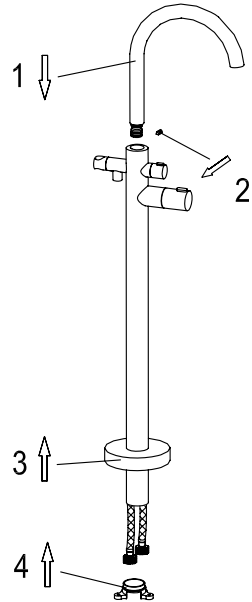

## FEATURES

- Floor mount
- Brass body
- Thermostatic valve
- Anti-scalding protection
- Ceramic cartridge
- Flow rate 4.01 GPM
- Hand shower included
- Mounting parts and water lines included

**BATHTUB FILLER DAX-807-BN**

MODEL	DAX-807-BN
ADA	NO
ANSI APPROVED	NO
DIVERTER INCLUDED	1 In two out 25# diverter
WATERSENSE CERTIFIED	NO
DRAIN ASSEMBLY INCLUDED	NO
FAUCETS HOLE	1
FAUCET TYPE	Thermostatic bath/shower mixer
ANTI-SCALDING PROTECTION	YES
FLOW RATE (GPM)	4.01 GPM
HANDLE HEIGHT	28-7/8"
HANDLE MATERIAL	Brass
HANDLE STYLE	Flat headed cylinder
HANDLED INCLUDED	Temperature control hand wheel/ Flow control handwheel
HAND SHOWER FLOW RATE (GPM)	4.01 GPM
HANDSHOWER INCLUDED	YES
HEIGHT	45-13/16"
HOSE INCLUDED	Stainless hose (1/2-1/2)
HOSE LENGTH	35-7/16"
INSTALLATION TYPE	Floor mounted
MATERIAL	Brass
FINISH	Brushed nickel
MOUNTING TYPE	Floor Mounted
SPOUT HEIGHT	40-9/16"
SPOUT REACH	9-7/16"

01

02

03

04