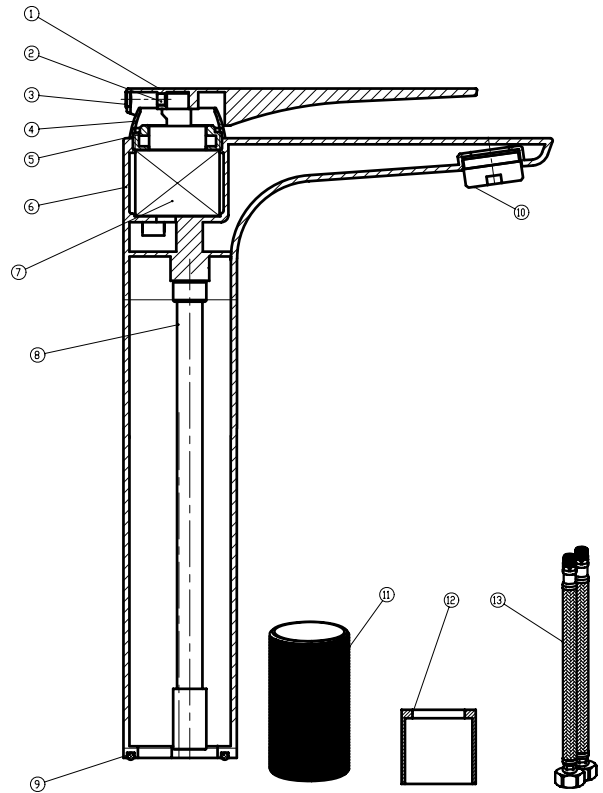

## FEATURES

- Single lever
- Vessel installation
- Ceramic cartridge
- Brass body
- Flow rate 1.16 GPM
- Installation hole 1-3/8"
- Chrome-white finish
- Hoses and mounting parts included
- Pop up drain not included (available)

**BATHROOM FAUCET DAX-805L-CW**

MODEL	DAX-805L-CW
ADA	NO
UPC APPROVED	YES
ANSI APPROVED	NO
ASME APPROVED	NO
WATERSENSE CERTIFIED	NO
NSF APPROVED	YES
CONNECTION SIZE	Ø1-3/8"
FAUCET HOLE SIZE	G1/2
FAUCETS HOLE	1
FAUCET TYPE	Vessel
FLOW RATE (GPM)	1.16 GPM
HANDLE STYLE	Contemporary
NUMBER OF HANDLES	SINGLE
INSTALLATION TYPE	Vessel
MATERIAL	Brass
FINISH	Chrome-White
SIDESPRAY	NO
SPOUT HEIGHT	9-3/8"
SPOUT REACH	5-3/16"
SPOUT SWIVEL	NO
SPOUT TYPE	M24*1 Neoperl
CARTRIDGE TYPE	Ceramic
POP-IP INCLUDED	NO
MAX DECK THICKNESS	1-3/4" max

01

02

03

04

DIAGRAM NUMBER	DAX SKU	TITLE DESCRIPTION
1	Z06120301057	
2	T99600543017	
3	T53300543017	
4	T00101801017	
5	T00000301007	
6	J00167001057	
7	Z68010100007	
8	T01113301017	
9	T50011561007	
10	T53703343007	
11	J00812806007	
12	T04202401007	
13	Z30630000007	