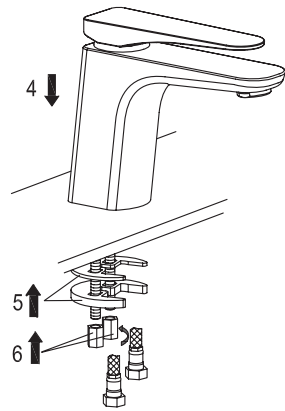

## FEATURES

- Single lever
- Vessel installation
- Ceramic cartridge
- Brass body
- Flow rate 1.16 GPM
- Installation hole 1-3/8"
- Chrome-white finish
- Hoses and mounting parts included
- Pop up drain not included (available)

**BATHROOM FAUCET DAX-805L-CW**

MODEL	DAX-805L-CW
ADA	NO
UPC APPROVED	YES
ANSI APPROVED	NO
ASME APPROVED	NO
WATERSENSE CERTIFIED	NO
NSF APPROVED	YES
CONNECTION SIZE	Ø1-3/8"
FAUCET HOLE SIZE	G1/2
FAUCETS HOLE	1
FAUCET TYPE	Vessel
FLOW RATE (GPM)	1.16 GPM
HANDLE STYLE	Contemporary
NUMBER OF HANDLES	SINGLE
INSTALLATION TYPE	Vessel
MATERIAL	Brass
FINISH	Chrome-White
SIDESPRAY	NO
SPOUT HEIGHT	9-3/8"
SPOUT REACH	5-3/16"
SPOUT SWIVEL	NO
SPOUT TYPE	M24*1 Neoperl
CARTRIDGE TYPE	Ceramic
POP-IP INCLUDED	NO
MAX DECK THICKNESS	1-3/4" max

01

02

03

04

DIAGRAM NUMBER	DAX SKU	TITLE DESCRIPTION
1	Z06120301057	
2	T99600543017	
3	T53300543017	
4	T00101801017	
5	T00000301007	
6	J00167001057	
7	Z68010100007	
8	T01113301017	
9	T50011561007	
10	T53703343007	
11	J00812806007	
12	T04202401007	
13	Z30630000007	