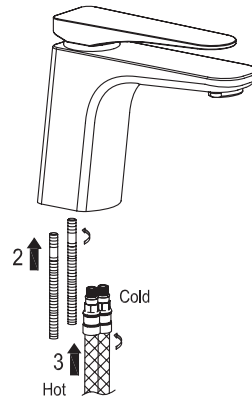

## FEATURES

- Single lever
- Vessel installation
- Ceramic cartridge
- Brass body
- Flow rate 1.16 GPM
- Installation hole 1-3/8"
- Chrome-white finish
- Hoses and mounting parts included
- Pop up drain not included (available)

**BATHROOM FAUCET DAX-805L-CW**

MODEL	DAX-805L-CW
ADA	NO
UPC APPROVED	YES
ANSI APPROVED	NO
ASME APPROVED	NO
WATERSENSE CERTIFIED	NO
NSF APPROVED	YES
CONNECTION SIZE	Ø1-3/8"
FAUCET HOLE SIZE	G1/2
FAUCETS HOLE	1
FAUCET TYPE	Vessel
FLOW RATE (GPM)	1.16 GPM
HANDLE STYLE	Contemporary
NUMBER OF HANDLES	SINGLE
INSTALLATION TYPE	Vessel
MATERIAL	Brass
FINISH	Chrome-White
SIDESPRAY	NO
SPOUT HEIGHT	9-3/8"
SPOUT REACH	5-3/16"
SPOUT SWIVEL	NO
SPOUT TYPE	M24*1 Neoperl
CARTRIDGE TYPE	Ceramic
POP-IP INCLUDED	NO
MAX DECK THICKNESS	1-3/4" max

01

02

03

04

DIAGRAM NUMBER	DAX SKU	TITLE DESCRIPTION
1	Z06120301057	
2	T99600543017	
3	T53300543017	
4	T00101801017	
5	T00000301007	
6	J00167001057	
7	Z68010100007	
8	T01113301017	
9	T50011561007	
10	T53703343007	
11	J00812806007	
12	T04202401007	
13	Z30630000007	