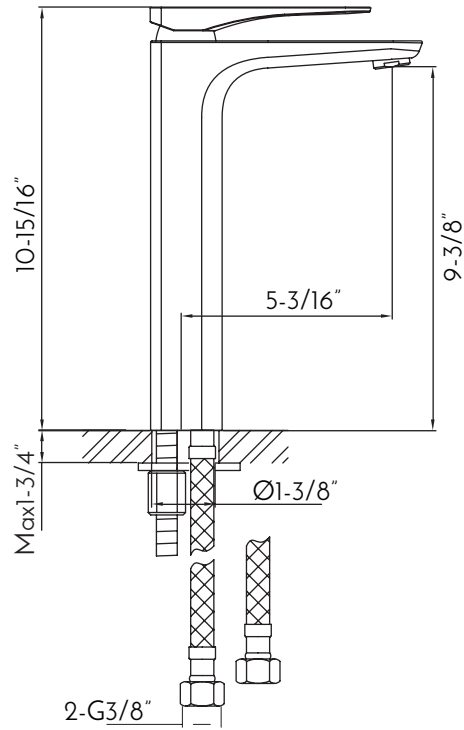

## FEATURES

- Single lever
- Vessel installation
- Ceramic cartridge
- Brass body
- Flow rate 1.16 GPM
- Installation hole 1-3/8"
- Chrome-white finish
- Hoses and mounting parts included
- Pop up drain not included (available)

**BATHROOM FAUCET DAX-805L-CW**

MODEL	DAX-805L-CW
ADA	NO
UPC APPROVED	YES
ANSI APPROVED	NO
ASME APPROVED	NO
WATERSENSE CERTIFIED	NO
NSF APPROVED	YES
CONNECTION SIZE	Ø1-3/8"
FAUCET HOLE SIZE	G1/2
FAUCETS HOLE	1
FAUCET TYPE	Vessel
FLOW RATE (GPM)	1.16 GPM
HANDLE STYLE	Contemporary
NUMBER OF HANDLES	SINGLE
INSTALLATION TYPE	Vessel
MATERIAL	Brass
FINISH	Chrome-White
SIDESPRAY	NO
SPOUT HEIGHT	9-3/8"
SPOUT REACH	5-3/16"
SPOUT SWIVEL	NO
SPOUT TYPE	M24*1 Neoperl
CARTRIDGE TYPE	Ceramic
POP-IP INCLUDED	NO
MAX DECK THICKNESS	1-3/4" max

01

02

03

04

DIAGRAM NUMBER	DAX SKU	TITLE DESCRIPTION
1	Z06120301057	
2	T99600543017	
3	T53300543017	
4	T00101801017	
5	T00000301007	
6	J00167001057	
7	Z68010100007	
8	T01113301017	
9	T50011561007	
10	T53703343007	
11	J00812806007	
12	T04202401007	
13	Z30630000007	