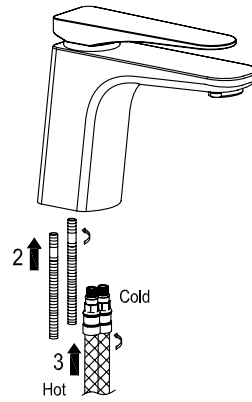

DAX-805L-BN

BATHROOM FAUCETS SERIES

www.daxib.com

DAX-805L-BN

FEATURES

- Single lever
- Vessel installation
- Ceramic cartridge
- Brass body
- Flow rate 1.16 GPM
- Installation hole 1-3/8"
- Hoses and mounting parts included
- Pop up drain not included (available)
- Brushed nickel finish

BATHROOM FAUCET **DAX-805L-BN**

MODEL	DAX-805L-BN
UPC APPROVED	YES
WATERSENSE CERTIFIED	NO
NSF APPROVED	YES
CONNECTION SIZE	Ø1-3/8"
FAUCET HOLE SIZE	G1/2"
FAUCETS HOLE	Single hole
FAUCET TYPE	Basin Faucet
FLOW RATE (GPM)	1.16 GPM
HANDLE STYLE	Contemporary
NUMBER OF HANDLES	Single handle
HEIGHT	10-15/16"
HOSE LENGTH	15-3/4"
INSTALLATION TYPE	Vessel installation
MATERIAL	Brass
FINISH	Brushed nickel
SPOUT HEIGHT	9-3/8"
SPOUT SWIVEL	NO
SPOUT TYPE	M24*1 Neoperl
CARTRIDGE TYPE	35# sedal high spool
POP-IP INCLUDED	NO
MAX DECK THICKNESS	1-3/4"

01

02

03

04

DIAGRAM NUMBER	DAX SKU	TITLE DESCRIPTION
1	Z06120301057	
2	T99600543017	
3	T53300543017	
4	T00101801017	
5	T00000301007	
6	J00167001057	
7	Z68010100007	
8	T01113301017	
9	T50011561007	
10	T53703343007	
11	J00812806007	
12	T04202401007	
13	Z30630000007	