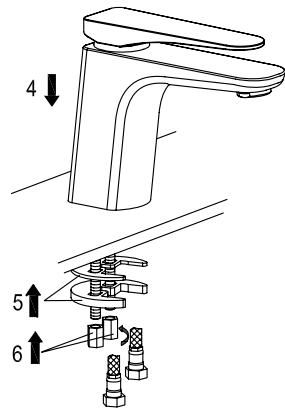

DAX-805L-BN

BATHROOM FAUCETS SERIES

www.daxib.com

DAX-805L-BN

FEATURES

- Single lever
- Vessel installation
- Ceramic cartridge
- Brass body
- Flow rate 1.16 GPM
- Installation hole 1-3/8"
- Hoses and mounting parts included
- Pop up drain not included (available)
- Brushed nickel finish

BATHROOM FAUCET **DAX-805L-BN**

MODEL	DAX-805L-BN
UPC APPROVED	YES
WATERSENSE CERTIFIED	NO
NSF APPROVED	YES
CONNECTION SIZE	Ø1-3/8"
FAUCET HOLE SIZE	G1/2"
FAUCETS HOLE	Single hole
FAUCET TYPE	Basin Faucet
FLOW RATE (GPM)	1.16 GPM
HANDLE STYLE	Contemporary
NUMBER OF HANDLES	Single handle
HEIGHT	10-15/16"
HOSE LENGTH	15-3/4"
INSTALLATION TYPE	Vessel installation
MATERIAL	Brass
FINISH	Brushed nickel
SPOUT HEIGHT	9-3/8"
SPOUT SWIVEL	NO
SPOUT TYPE	M24*1 Neoperl
CARTRIDGE TYPE	35# sedal high spool
POP-IP INCLUDED	NO
MAX DECK THICKNESS	1-3/4"

01

02

03

04

DIAGRAM NUMBER	DAX SKU	TITLE DESCRIPTION
1	Z06120301057	
2	T99600543017	
3	T53300543017	
4	T00101801017	
5	T00000301007	
6	J00167001057	
7	Z68010100007	
8	T01113301017	
9	T50011561007	
10	T53703343007	
11	J00812806007	
12	T04202401007	
13	Z30630000007	