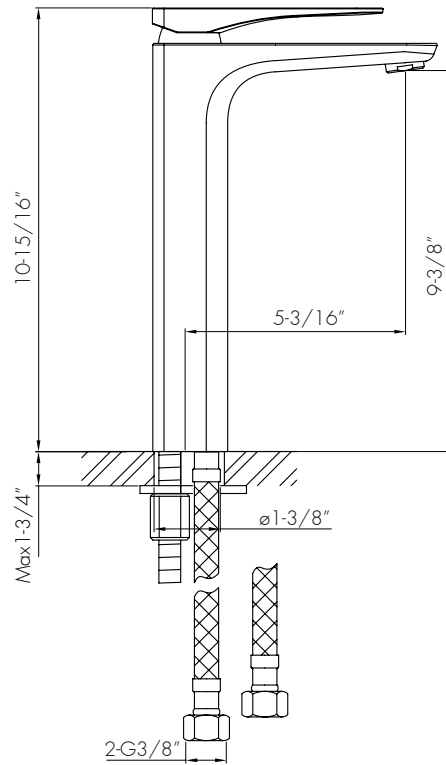

DAX-805L-BN

BATHROOM FAUCETS SERIES

www.daxib.com

DAX-805L-BN

FEATURES

- Single lever
- Vessel installation
- Ceramic cartridge
- Brass body
- Flow rate 1.16 GPM
- Installation hole 1-3/8"
- Hoses and mounting parts included
- Pop up drain not included (available)
- Brushed nickel finish

BATHROOM FAUCET **DAX-805L-BN**

MODEL	DAX-805L-BN
UPC APPROVED	YES
WATERSENSE CERTIFIED	NO
NSF APPROVED	YES
CONNECTION SIZE	Ø1-3/8"
FAUCET HOLE SIZE	G1/2"
FAUCETS HOLE	Single hole
FAUCET TYPE	Basin Faucet
FLOW RATE (GPM)	1.16 GPM
HANDLE STYLE	Contemporary
NUMBER OF HANDLES	Single handle
HEIGHT	10-15/16"
HOSE LENGTH	15-3/4"
INSTALLATION TYPE	Vessel installation
MATERIAL	Brass
FINISH	Brushed nickel
SPOUT HEIGHT	9-3/8"
SPOUT SWIVEL	NO
SPOUT TYPE	M24*1 Neoperl
CARTRIDGE TYPE	35# sedal high spool
POP-IP INCLUDED	NO
MAX DECK THICKNESS	1-3/4"

01

02

03

04

DIAGRAM NUMBER	DAX SKU	TITLE DESCRIPTION
1	Z06120301057	
2	T99600543017	
3	T53300543017	
4	T00101801017	
5	T00000301007	
6	J00167001057	
7	Z68010100007	
8	T01113301017	
9	T50011561007	
10	T53703343007	
11	J00812806007	
12	T04202401007	
13	Z30630000007	