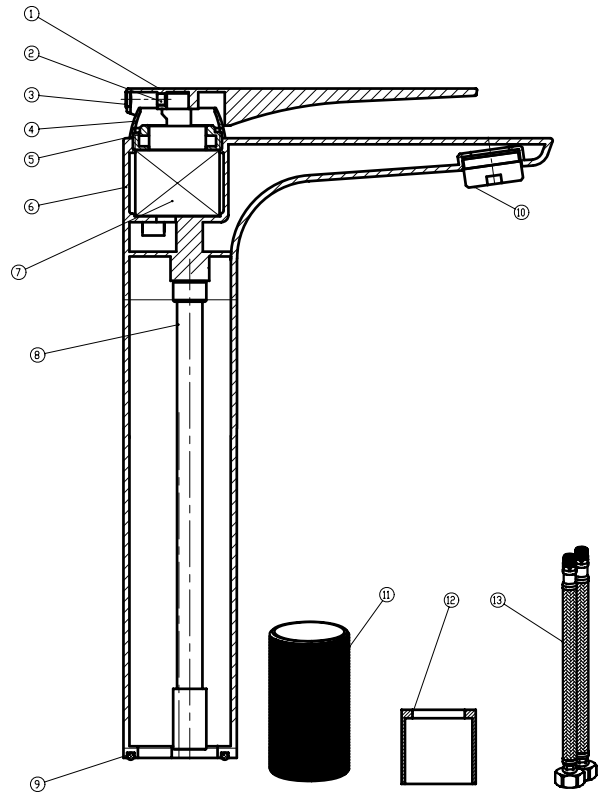

DAX-805L-BN

BATHROOM FAUCETS SERIES

www.daxib.com

DAX-805L-BN

FEATURES

- Single lever
- Vessel installation
- Ceramic cartridge
- Brass body
- Flow rate 1.16 GPM
- Installation hole 1-3/8"
- Hoses and mounting parts included
- Pop up drain not included (available)
- Brushed nickel finish

BATHROOM FAUCET **DAX-805L-BN**

MODEL	DAX-805L-BN
UPC APPROVED	YES
WATERSENSE CERTIFIED	NO
NSF APPROVED	YES
CONNECTION SIZE	Ø1-3/8"
FAUCET HOLE SIZE	G1/2"
FAUCETS HOLE	Single hole
FAUCET TYPE	Basin Faucet
FLOW RATE (GPM)	1.16 GPM
HANDLE STYLE	Contemporary
NUMBER OF HANDLES	Single handle
HEIGHT	10-15/16"
HOSE LENGTH	15-3/4"
INSTALLATION TYPE	Vessel installation
MATERIAL	Brass
FINISH	Brushed nickel
SPOUT HEIGHT	9-3/8"
SPOUT SWIVEL	NO
SPOUT TYPE	M24*1 Neoperl
CARTRIDGE TYPE	35# sedal high spool
POP-IP INCLUDED	NO
MAX DECK THICKNESS	1-3/4"

01

02

03

04

DIAGRAM NUMBER	DAX SKU	TITLE DESCRIPTION
1	Z06120301057	
2	T99600543017	
3	T53300543017	
4	T00101801017	
5	T00000301007	
6	J00167001057	
7	Z68010100007	
8	T01113301017	
9	T50011561007	
10	T53703343007	
11	J00812806007	
12	T04202401007	
13	Z30630000007	