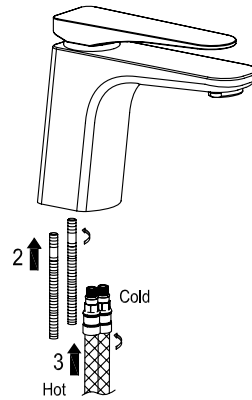

DAX-805A-CW

BATHROOM FAUCETS SERIES

www.daxib.com

FEATURES

- Single lever
- Ceramic cartridge
- Brass body
- Flow rate 1.16 GPM
- Installation hole 1-3/8"
- Chrome-white finish
- Hoses and mounting parts included
- Pop up drain not included (available)

BATHROOM FAUCET **DAX-805A-CW**

MODEL	DAX-805A-CW
UPC APPROVED	YES
WATERSENSE CERTIFIED	NO
NSF APPROVED	YES
CONNECTION SIZE	Ø1-3/8"
FAUCET HOLE SIZE	G1/2"
FAUCETS HOLE	Single hole
FAUCET TYPE	Basin Faucet
FLOW RATE (GPM)	1.16 Gpm, under 60 PSI pressure.
HANDLE STYLE	Contemporary
NUMBER OF HANDLES	Single handle
HEIGHT	5-5/16"
HOSE LENGTH	15-3/4"
INSTALLATION TYPE	Deck-mounted
MATERIAL	Brass
FINISH	Chrome - white finish
SPOUT HEIGHT	3-7/8"
SPOUT SWIVEL	NO
SPOUT TYPE	M24*1
CARTRIDGE TYPE	Ceramic cartridge
POP-IP INCLUDED	NO
MAX DECK THICKNESS	1-3/4"

01

02

03

04

DIAGRAM NUMBER	DAX SKU	TITLE DESCRIPTION
1	Z06120301057	
2	T99600521017	
3	T53300543017	
4	T00101801017	
5	T00000301027	
6	Z61010100007	
7	T53703343007	
8	J00151901057	
9	T50012161007	
10	Z40100000007	
11	Z30630000007	