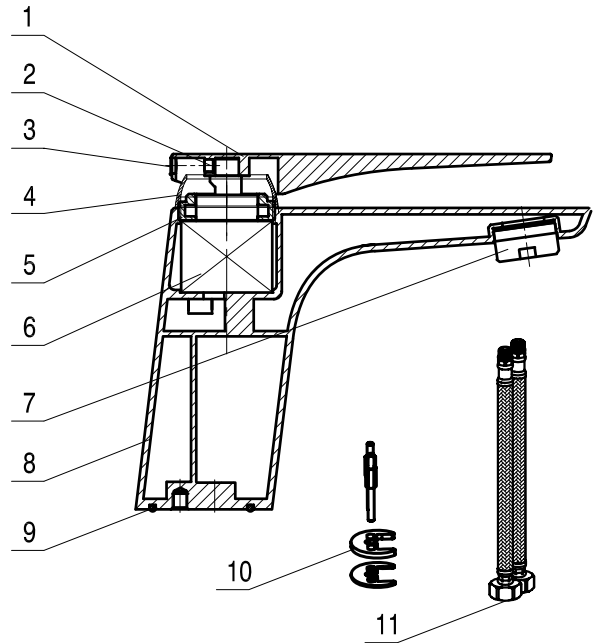

DAX-805A-CW

BATHROOM FAUCETS SERIES

www.daxib.com

FEATURES

- Single lever
- Ceramic cartridge
- Brass body
- Flow rate 1.16 GPM
- Installation hole 1-3/8"
- Chrome-white finish
- Hoses and mounting parts included
- Pop up drain not included (available)

BATHROOM FAUCET **DAX-805A-CW**

MODEL	DAX-805A-CW
UPC APPROVED	YES
WATERSENSE CERTIFIED	NO
NSF APPROVED	YES
CONNECTION SIZE	Ø1-3/8"
FAUCET HOLE SIZE	G1/2"
FAUCETS HOLE	Single hole
FAUCET TYPE	Basin Faucet
FLOW RATE (GPM)	1.16 Gpm, under 60 PSI pressure.
HANDLE STYLE	Contemporary
NUMBER OF HANDLES	Single handle
HEIGHT	5-5/16"
HOSE LENGTH	15-3/4"
INSTALLATION TYPE	Deck-mounted
MATERIAL	Brass
FINISH	Chrome - white finish
SPOUT HEIGHT	3-7/8"
SPOUT SWIVEL	NO
SPOUT TYPE	M24*1
CARTRIDGE TYPE	Ceramic cartridge
POP-IP INCLUDED	NO
MAX DECK THICKNESS	1-3/4"

01

02

03

04

DIAGRAM NUMBER	DAX SKU	TITLE DESCRIPTION
1	Z06120301057	
2	T99600521017	
3	T53300543017	
4	T00101801017	
5	T00000301027	
6	Z61010100007	
7	T53703343007	
8	J00151901057	
9	T50012161007	
10	Z40100000007	
11	Z30630000007	