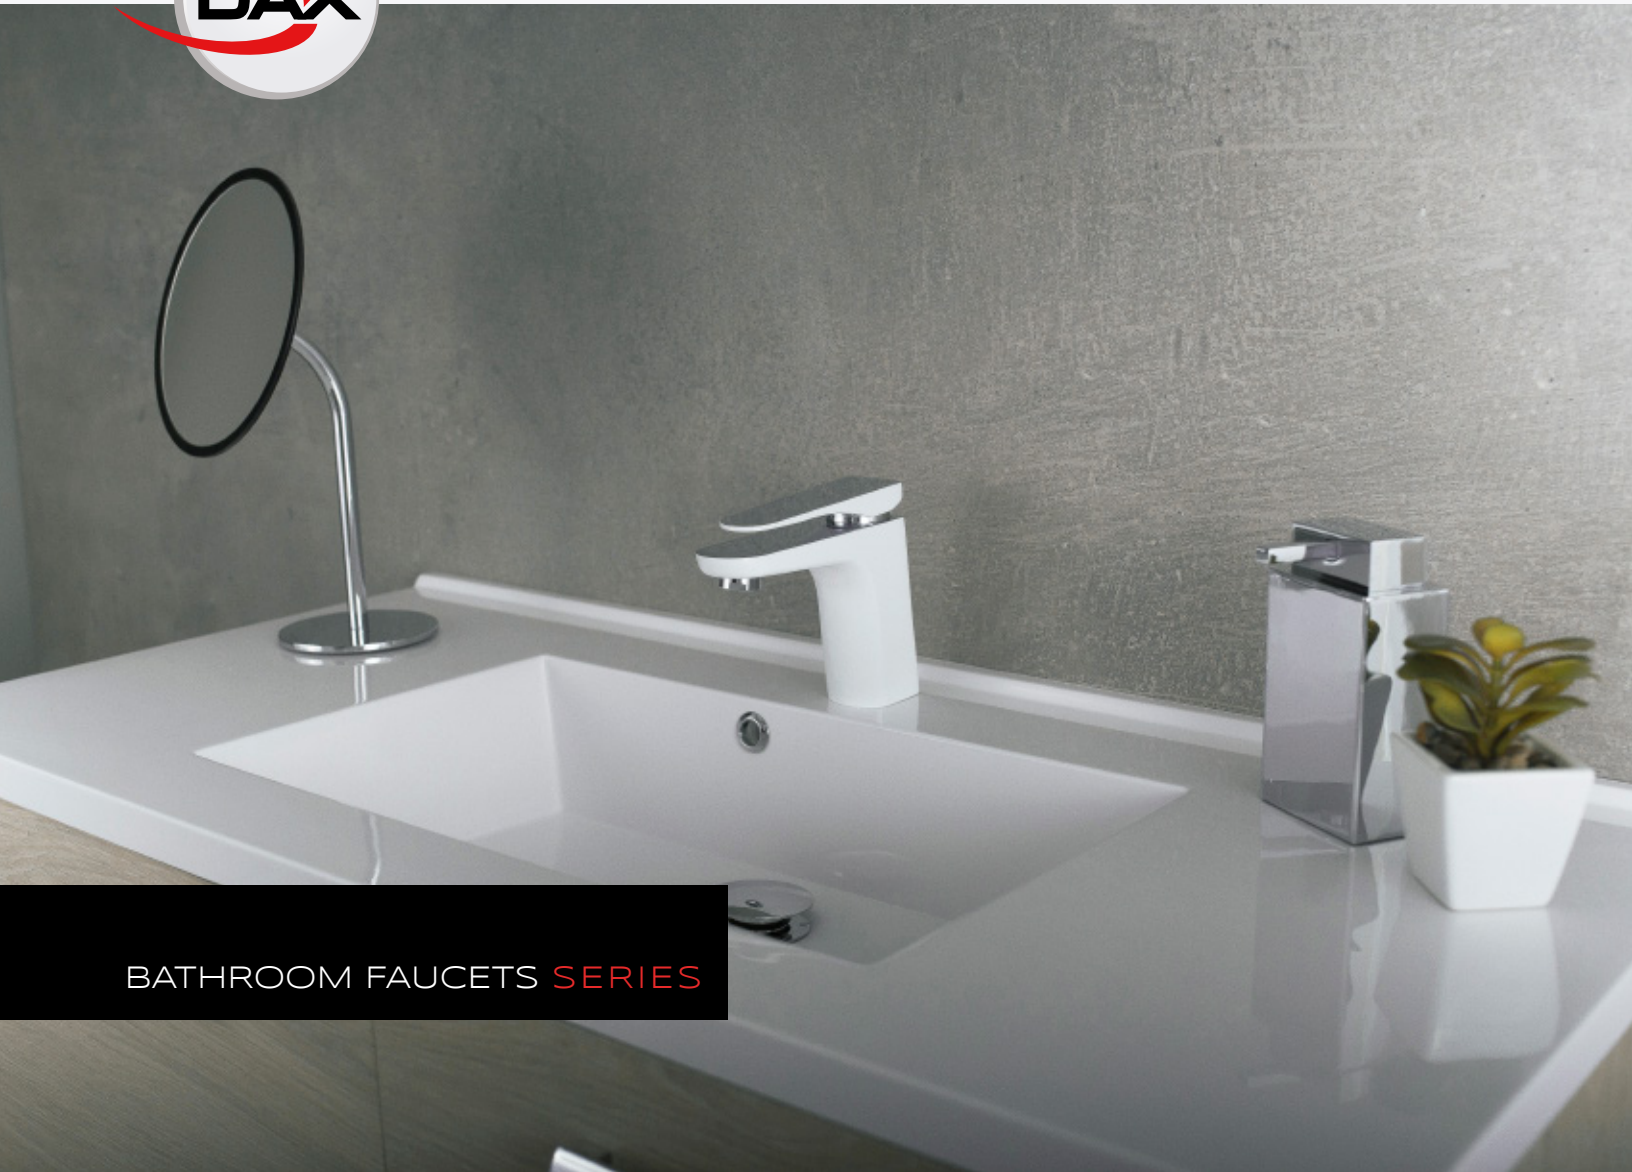

DAX-805A-CW

BATHROOM FAUCETS SERIES

www.daxib.com

FEATURES

- Single lever
- Ceramic cartridge
- Brass body
- Flow rate 1.16 GPM
- Installation hole 1-3/8"
- Chrome-white finish
- Hoses and mounting parts included
- Pop up drain not included (available)

BATHROOM FAUCET **DAX-805A-CW**

MODEL	DAX-805A-CW
UPC APPROVED	YES
WATERSENSE CERTIFIED	NO
NSF APPROVED	YES
CONNECTION SIZE	Ø1-3/8"
FAUCET HOLE SIZE	G1/2"
FAUCETS HOLE	Single hole
FAUCET TYPE	Basin Faucet
FLOW RATE (GPM)	1.16 Gpm, under 60 PSI pressure.
HANDLE STYLE	Contemporary
NUMBER OF HANDLES	Single handle
HEIGHT	5-5/16"
HOSE LENGTH	15-3/4"
INSTALLATION TYPE	Deck-mounted
MATERIAL	Brass
FINISH	Chrome - white finish
SPOUT HEIGHT	3-7/8"
SPOUT SWIVEL	NO
SPOUT TYPE	M24*1
CARTRIDGE TYPE	Ceramic cartridge
POP-IP INCLUDED	NO
MAX DECK THICKNESS	1-3/4"