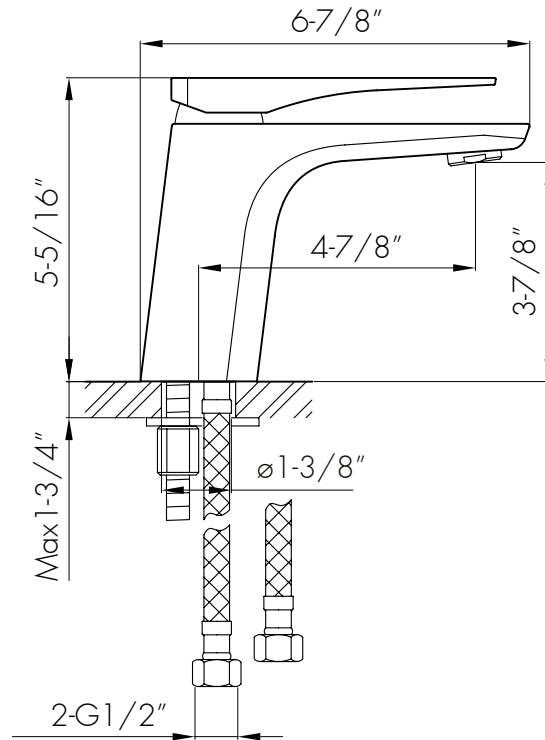

DAX-805A-CW

BATHROOM FAUCETS SERIES

www.daxib.com

FEATURES

- Single lever
- Ceramic cartridge
- Brass body
- Flow rate 1.16 GPM
- Installation hole 1-3/8"
- Chrome-white finish
- Hoses and mounting parts included
- Pop up drain not included (available)

BATHROOM FAUCET **DAX-805A-CW**

MODEL	DAX-805A-CW
UPC APPROVED	YES
WATERSENSE CERTIFIED	NO
NSF APPROVED	YES
CONNECTION SIZE	Ø1-3/8"
FAUCET HOLE SIZE	G1/2"
FAUCETS HOLE	Single hole
FAUCET TYPE	Basin Faucet
FLOW RATE (GPM)	1.16 Gpm, under 60 PSI pressure.
HANDLE STYLE	Contemporary
NUMBER OF HANDLES	Single handle
HEIGHT	5-5/16"
HOSE LENGTH	15-3/4"
INSTALLATION TYPE	Deck-mounted
MATERIAL	Brass
FINISH	Chrome - white finish
SPOUT HEIGHT	3-7/8"
SPOUT SWIVEL	NO
SPOUT TYPE	M24*1
CARTRIDGE TYPE	Ceramic cartridge
POP-IP INCLUDED	NO
MAX DECK THICKNESS	1-3/4"

01

02

03

04

DIAGRAM NUMBER	DAX SKU	TITLE DESCRIPTION
1	Z06120301057	
2	T99600521017	
3	T53300543017	
4	T00101801017	
5	T00000301027	
6	Z61010100007	
7	T53703343007	
8	J00151901057	
9	T50012161007	
10	Z40100000007	
11	Z30630000007	