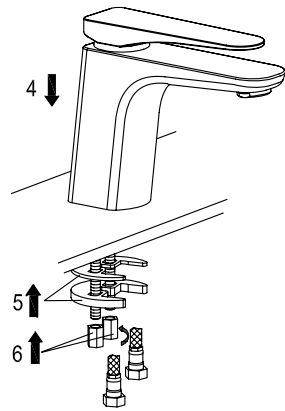

DAX-805A-CW

BATHROOM FAUCETS SERIES

www.daxib.com

FEATURES

- Single lever
- Ceramic cartridge
- Brass body
- Flow rate 1.16 GPM
- Installation hole 1-3/8"
- Chrome-white finish
- Hoses and mounting parts included
- Pop up drain not included (available)

BATHROOM FAUCET **DAX-805A-CW**

MODEL	DAX-805A-CW
UPC APPROVED	YES
WATERSENSE CERTIFIED	NO
NSF APPROVED	YES
CONNECTION SIZE	Ø1-3/8"
FAUCET HOLE SIZE	G1/2"
FAUCETS HOLE	Single hole
FAUCET TYPE	Basin Faucet
FLOW RATE (GPM)	1.16 Gpm, under 60 PSI pressure.
HANDLE STYLE	Contemporary
NUMBER OF HANDLES	Single handle
HEIGHT	5-5/16"
HOSE LENGTH	15-3/4"
INSTALLATION TYPE	Deck-mounted
MATERIAL	Brass
FINISH	Chrome - white finish
SPOUT HEIGHT	3-7/8"
SPOUT SWIVEL	NO
SPOUT TYPE	M24*1
CARTRIDGE TYPE	Ceramic cartridge
POP-IP INCLUDED	NO
MAX DECK THICKNESS	1-3/4"

01

02

03

04

DIAGRAM NUMBER	DAX SKU	TITLE DESCRIPTION
1	Z06120301057	
2	T99600521017	
3	T53300543017	
4	T00101801017	
5	T00000301027	
6	Z61010100007	
7	T53703343007	
8	J00151901057	
9	T50012161007	
10	Z40100000007	
11	Z30630000007	