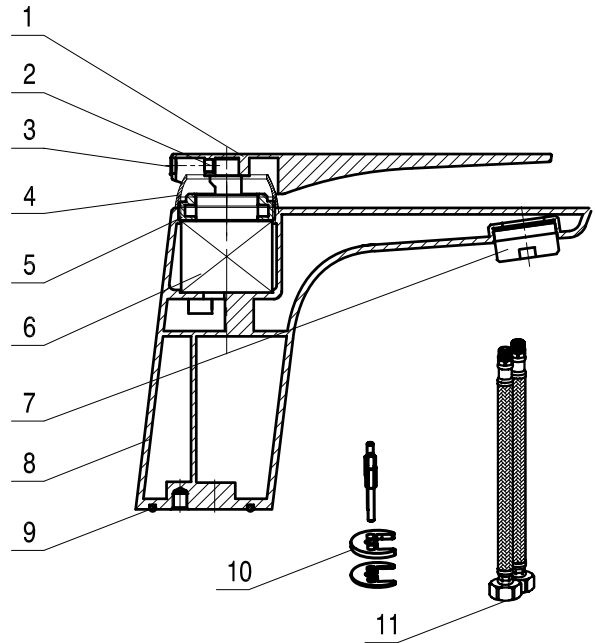

## FEATURES

- Single lever
- Ceramic cartridge
- Brass body
- Flow rate 1.16 GPM
- Installation hole 1-3/8"
- Hoses and mounting parts included
- Pop up drain not included (available)
- Chrome finish

BATHROOM FAUCET **DAX-805A-CR**

MODEL	DAX-805A-CR
UPC APPROVED	YES
WATERSENSE CERTIFIED	NO
NSF APPROVED	YES
CONNECTION SIZE	Ø1-3/8"
FAUCET HOLE SIZE	G1/2"
FAUCETS HOLE	Single hole
FAUCET TYPE	Basin Faucet
FLOW RATE (GPM)	1.16 GPM
HANDLE STYLE	Contemporary
NUMBER OF HANDLES	Single handle
HEIGHT	5-5/16"
HOSE LENGTH	15-3/4"
INSTALLATION TYPE	Deck-mounted
MATERIAL	Brass
FINISH	Chrome
SPOUT HEIGHT	3-7/8"
SPOUT SWIVEL	NO
SPOUT TYPE	M24*1
CARTRIDGE TYPE	35# Sedal flat foot spool
POP-IP INCLUDED	NO
MAX DECK THICKNESS	1-3/4"

01

02

03

04

DIAGRAM NUMBER	DAX SKU	TITLE DESCRIPTION
1	Z06120301057	
2	T99600521017	
3	T53300543017	
4	T00101801017	
5	T00000301027	
6	Z61010100007	
7	T53703343007	
8	J00151901057	
9	T50012161007	
10	Z40100000007	
11	Z30630000007	