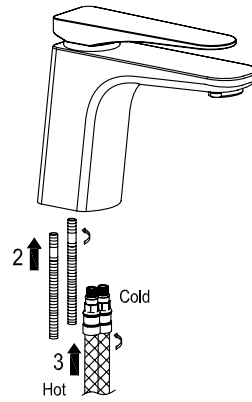

## FEATURES

- Single lever
- Ceramic cartridge
- Brass body
- Flow rate 1.16 GPM
- Installation hole 1-3/8"
- Hoses and mounting parts included
- Pop up drain not included (available)
- Chrome finish

BATHROOM FAUCET **DAX-805A-CR**

MODEL	DAX-805A-CR
UPC APPROVED	YES
WATERSENSE CERTIFIED	NO
NSF APPROVED	YES
CONNECTION SIZE	Ø1-3/8"
FAUCET HOLE SIZE	G1/2"
FAUCETS HOLE	Single hole
FAUCET TYPE	Basin Faucet
FLOW RATE (GPM)	1.16 GPM
HANDLE STYLE	Contemporary
NUMBER OF HANDLES	Single handle
HEIGHT	5-5/16"
HOSE LENGTH	15-3/4"
INSTALLATION TYPE	Deck-mounted
MATERIAL	Brass
FINISH	Chrome
SPOUT HEIGHT	3-7/8"
SPOUT SWIVEL	NO
SPOUT TYPE	M24*1
CARTRIDGE TYPE	35# Sedal flat foot spool
POP-IP INCLUDED	NO
MAX DECK THICKNESS	1-3/4"

01

02

03

04

DIAGRAM NUMBER	DAX SKU	TITLE DESCRIPTION
1	Z06120301057	
2	T99600521017	
3	T53300543017	
4	T00101801017	
5	T00000301027	
6	Z61010100007	
7	T53703343007	
8	J00151901057	
9	T50012161007	
10	Z40100000007	
11	Z30630000007	