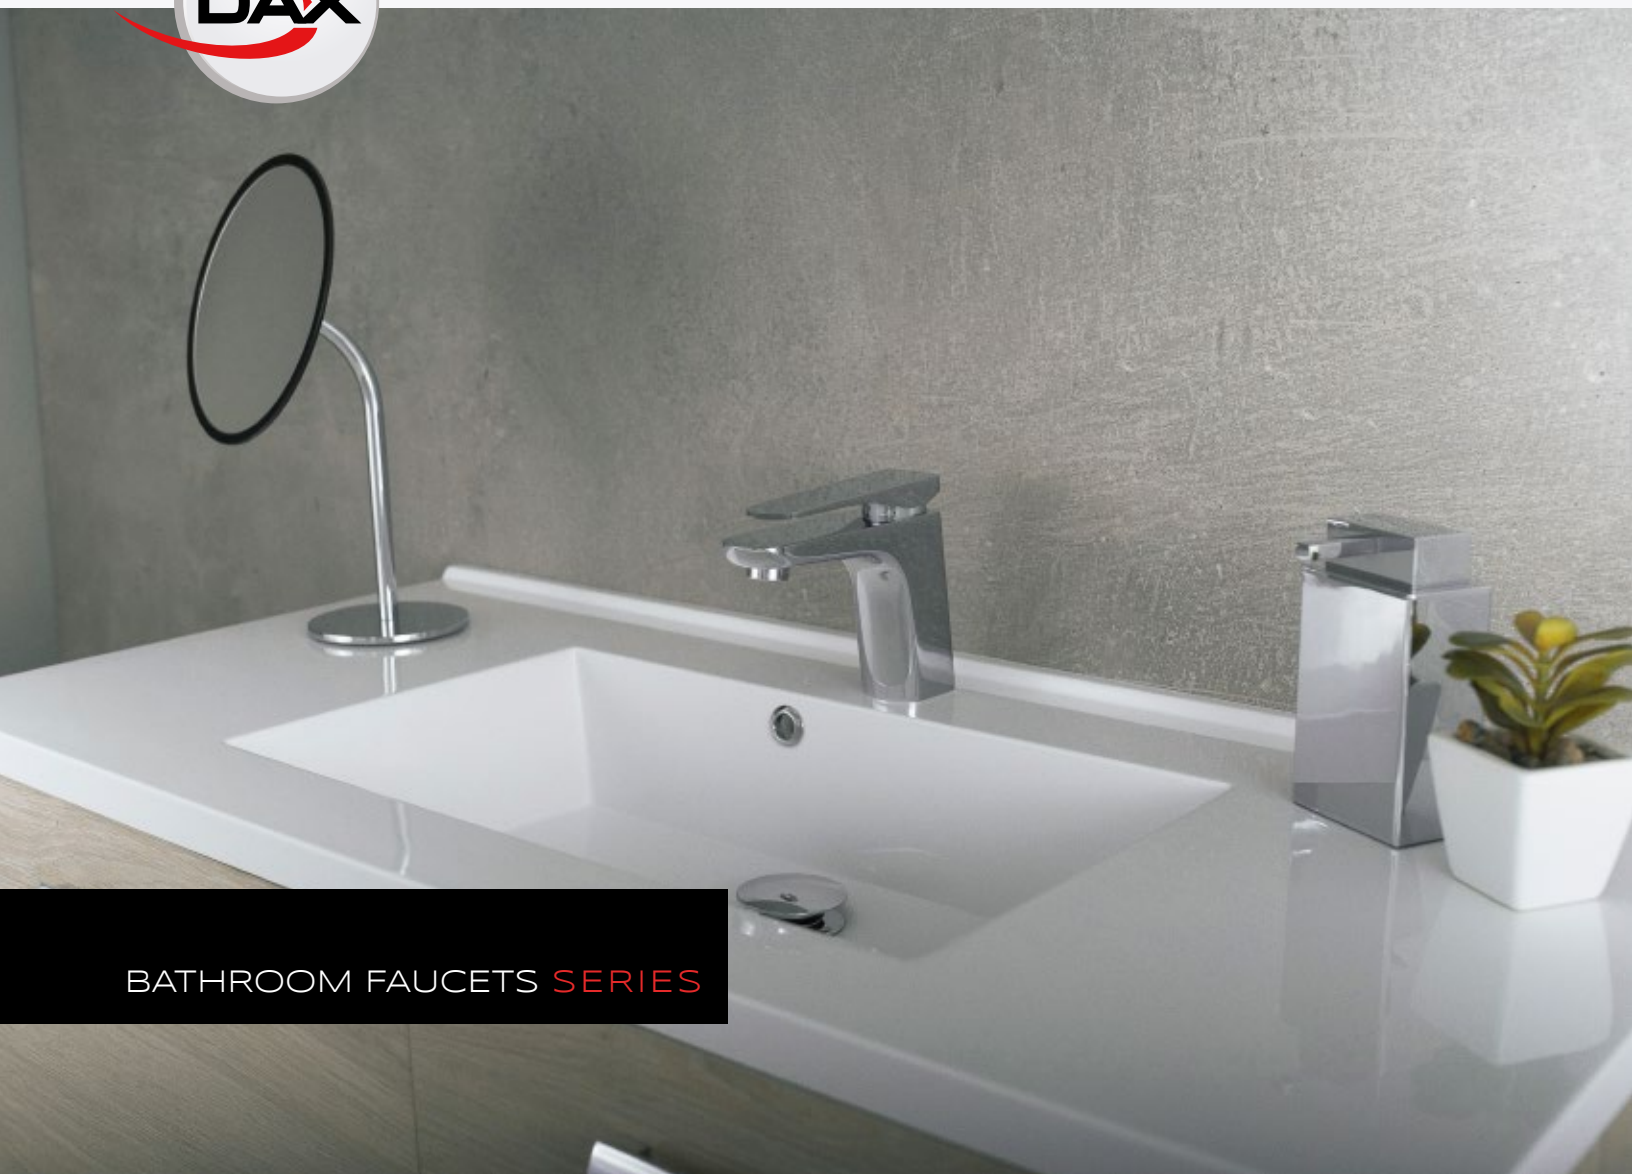

DAX-805A-CR

BATHROOM FAUCETS SERIES

[www.daxib.com](http://www.daxib.com)

## FEATURES

- Single lever
- Ceramic cartridge
- Brass body
- Flow rate 1.16 GPM
- Installation hole 1-3/8"
- Hoses and mounting parts included
- Pop up drain not included (available)
- Chrome finish

BATHROOM FAUCET **DAX-805A-CR**

MODEL	DAX-805A-CR
UPC APPROVED	YES
WATERSENSE CERTIFIED	NO
NSF APPROVED	YES
CONNECTION SIZE	Ø1-3/8"
FAUCET HOLE SIZE	G1/2"
FAUCETS HOLE	Single hole
FAUCET TYPE	Basin Faucet
FLOW RATE (GPM)	1.16 GPM
HANDLE STYLE	Contemporary
NUMBER OF HANDLES	Single handle
HEIGHT	5-5/16"
HOSE LENGTH	15-3/4"
INSTALLATION TYPE	Deck-mounted
MATERIAL	Brass
FINISH	Chrome
SPOUT HEIGHT	3-7/8"
SPOUT SWIVEL	NO
SPOUT TYPE	M24*1
CARTRIDGE TYPE	35# Sedal flat foot spool
POP-IP INCLUDED	NO
MAX DECK THICKNESS	1-3/4"