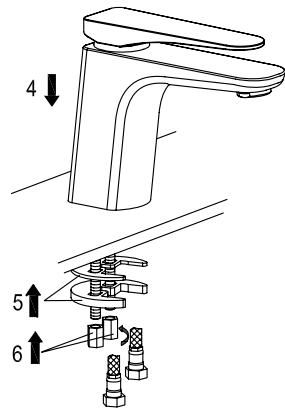

## FEATURES

- Single lever
- Ceramic cartridge
- Brass body
- Flow rate 1.16 GPM
- Installation hole 1-3/8"
- Hoses and mounting parts included
- Pop up drain not included (available)
- Chrome finish

BATHROOM FAUCET **DAX-805A-CR**

MODEL	DAX-805A-CR
UPC APPROVED	YES
WATERSENSE CERTIFIED	NO
NSF APPROVED	YES
CONNECTION SIZE	Ø1-3/8"
FAUCET HOLE SIZE	G1/2"
FAUCETS HOLE	Single hole
FAUCET TYPE	Basin Faucet
FLOW RATE (GPM)	1.16 GPM
HANDLE STYLE	Contemporary
NUMBER OF HANDLES	Single handle
HEIGHT	5-5/16"
HOSE LENGTH	15-3/4"
INSTALLATION TYPE	Deck-mounted
MATERIAL	Brass
FINISH	Chrome
SPOUT HEIGHT	3-7/8"
SPOUT SWIVEL	NO
SPOUT TYPE	M24*1
CARTRIDGE TYPE	35# Sedal flat foot spool
POP-IP INCLUDED	NO
MAX DECK THICKNESS	1-3/4"

01

02

03

04

DIAGRAM NUMBER	DAX SKU	TITLE DESCRIPTION
1	Z06120301057	
2	T99600521017	
3	T53300543017	
4	T00101801017	
5	T00000301027	
6	Z61010100007	
7	T53703343007	
8	J00151901057	
9	T50012161007	
10	Z40100000007	
11	Z30630000007	