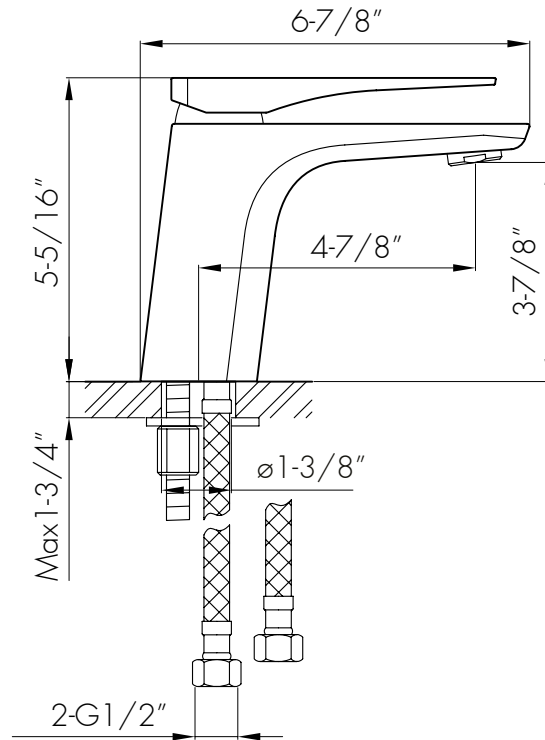

## FEATURES

- Single lever
- Ceramic cartridge
- Brass body
- Flow rate 1.16 GPM
- Installation hole 1-3/8"
- Hoses and mounting parts included
- Pop up drain not included (available)
- Chrome finish

BATHROOM FAUCET **DAX-805A-CR**

MODEL	DAX-805A-CR
UPC APPROVED	YES
WATERSENSE CERTIFIED	NO
NSF APPROVED	YES
CONNECTION SIZE	Ø1-3/8"
FAUCET HOLE SIZE	G1/2"
FAUCETS HOLE	Single hole
FAUCET TYPE	Basin Faucet
FLOW RATE (GPM)	1.16 GPM
HANDLE STYLE	Contemporary
NUMBER OF HANDLES	Single handle
HEIGHT	5-5/16"
HOSE LENGTH	15-3/4"
INSTALLATION TYPE	Deck-mounted
MATERIAL	Brass
FINISH	Chrome
SPOUT HEIGHT	3-7/8"
SPOUT SWIVEL	NO
SPOUT TYPE	M24*1
CARTRIDGE TYPE	35# Sedal flat foot spool
POP-IP INCLUDED	NO
MAX DECK THICKNESS	1-3/4"

01

02

03

04

DIAGRAM NUMBER	DAX SKU	TITLE DESCRIPTION
1	Z06120301057	
2	T99600521017	
3	T53300543017	
4	T00101801017	
5	T00000301027	
6	Z61010100007	
7	T53703343007	
8	J00151901057	
9	T50012161007	
10	Z40100000007	
11	Z30630000007	