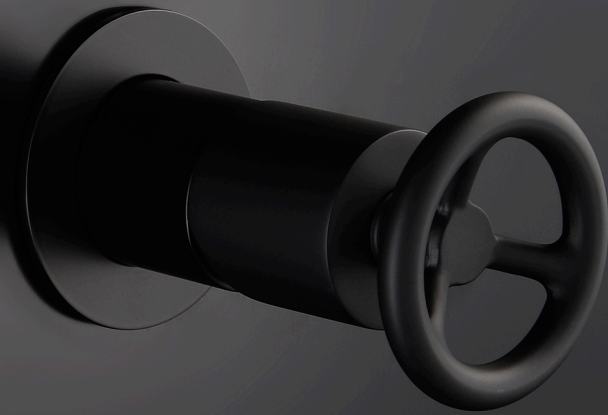

DAX-8030046-BL

SHOWER VALVES **SERIES**

FEATURES

- Matte Black Finish
- Brass Material
- Rough in Valve flow rate: 4.2 Bar = 6.12 GPM
- Installation Type: Concealed