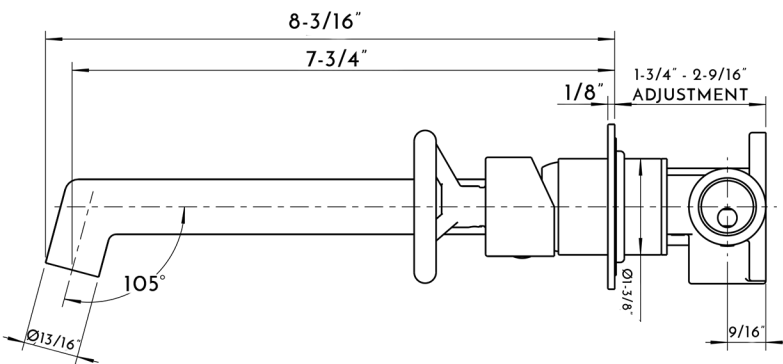

DAX-8030044-CR

BATHROOM FAUCETS **SERIES**

FEATURES

- Single handle
- Chrome finish
- Wall mount
- Size: W 7-1/16" x D 8-3/16" x 3-1/8"

KITCHEN FAUCET **DAX-8030044-CR**

MODEL	DAX-8030044-CR
MATERIAL	Brass
FINISH	Chrome
HEIGHT	3-1/2"
WIDTH	10-3/4"
DEPTH	7-3/16"
FLOW RATE	1.38 GPM
HOT COLD INDICATORS	No
FAUCET TYPE	Concealed basin mixer
COMPATIBLE VALVE TYPE	Ceramic Cartridge
HANDLE STYLE	Single Lever
NUMBER OF HANDLES	One
HOSE LENGHT	-
FAUCET HOLES	One
FAUCET HOLE SIZE	1-3/8"
INSTALATION TYPE	Wall Mounted
SPOUT SWIVEL	-
MAX DECK THICKNESS	-