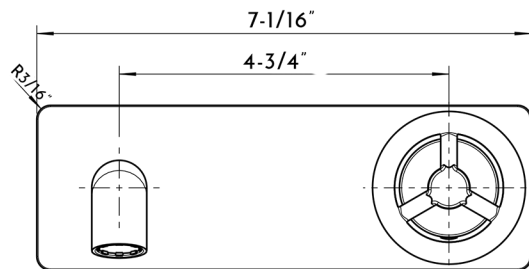

DAX-8030044-CR

BATHROOM FAUCETS **SERIES**

FEATURES

- Single handle
- Chrome finish
- Wall mount
- Size: W 7-1/16" x D 8-3/16" x 3-1/8"

KITCHEN FAUCET **DAX-8030044-CR**

MODEL	DAX-8030044-CR
MATERIAL	Brass
FINISH	Chrome
HEIGHT	3-1/2"
WIDTH	10-3/4"
DEPTH	7-3/16"
FLOW RATE	1.38 GPM
HOT COLD INDICATORS	No
FAUCET TYPE	Concealed basin mixer
COMPATIBLE VALVE TYPE	Ceramic Cartridge
HANDLE STYLE	Single Lever
NUMBER OF HANDLES	One
HOSE LENGHT	-
FAUCET HOLES	One
FAUCET HOLE SIZE	1-3/8"
INSTALATION TYPE	Wall Mounted
SPOUT SWIVEL	-
MAX DECK THICKNESS	-