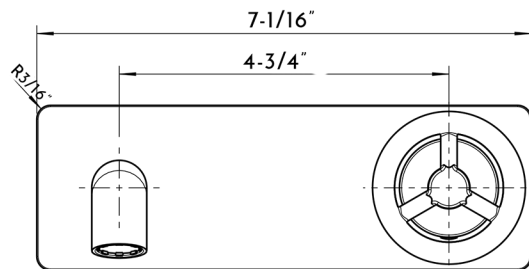

DAX-8030044-BL

BATHROOM FAUCETS **SERIES**

FEATURES

- Single handle
- Matte Black finish
- Wall mount
- Size: W 7-1/16" x D 8-3/16" x 3-1/8"

KITCHEN FAUCET **DAX-8030044-BL**

MODEL	DAX-8030044-BL
MATERIAL	Brass
FINISH	Matte Black
HEIGHT	3-1/2"
WIDTH	10-3/4"
DEPTH	7-3/16"
FLOW RATE	1.38 GPM
HOT COLD INDICATORS	No
FAUCET TYPE	Concealed basin mixer
COMPATIBLE VALVE TYPE	Ceramic Cartridge
HANDLE STYLE	Single Lever
NUMBER OF HANDLES	One
HOSE LENGHT	-
FAUCET HOLES	One
FAUCET HOLE SIZE	1-3/8"
INSTALATION TYPE	Wall Mounted
SPOUT SWIVEL	-
MAX DECK THICKNESS	-