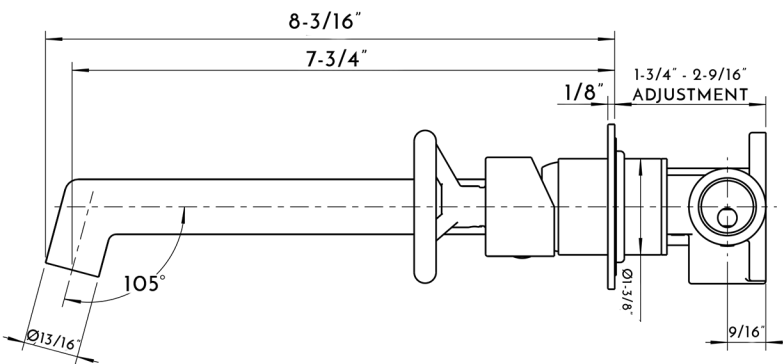

DAX-8030044-BL

BATHROOM FAUCETS **SERIES**

FEATURES

- Single handle
- Matte Black finish
- Wall mount
- Size: W 7-1/16" x D 8-3/16" x 3-1/8"

KITCHEN FAUCET **DAX-8030044-BL**

MODEL	DAX-8030044-BL
MATERIAL	Brass
FINISH	Matte Black
HEIGHT	3-1/2"
WIDTH	10-3/4"
DEPTH	7-3/16"
FLOW RATE	1.38 GPM
HOT COLD INDICATORS	No
FAUCET TYPE	Concealed basin mixer
COMPATIBLE VALVE TYPE	Ceramic Cartridge
HANDLE STYLE	Single Lever
NUMBER OF HANDLES	One
HOSE LENGHT	-
FAUCET HOLES	One
FAUCET HOLE SIZE	1-3/8"
INSTALATION TYPE	Wall Mounted
SPOUT SWIVEL	-
MAX DECK THICKNESS	-